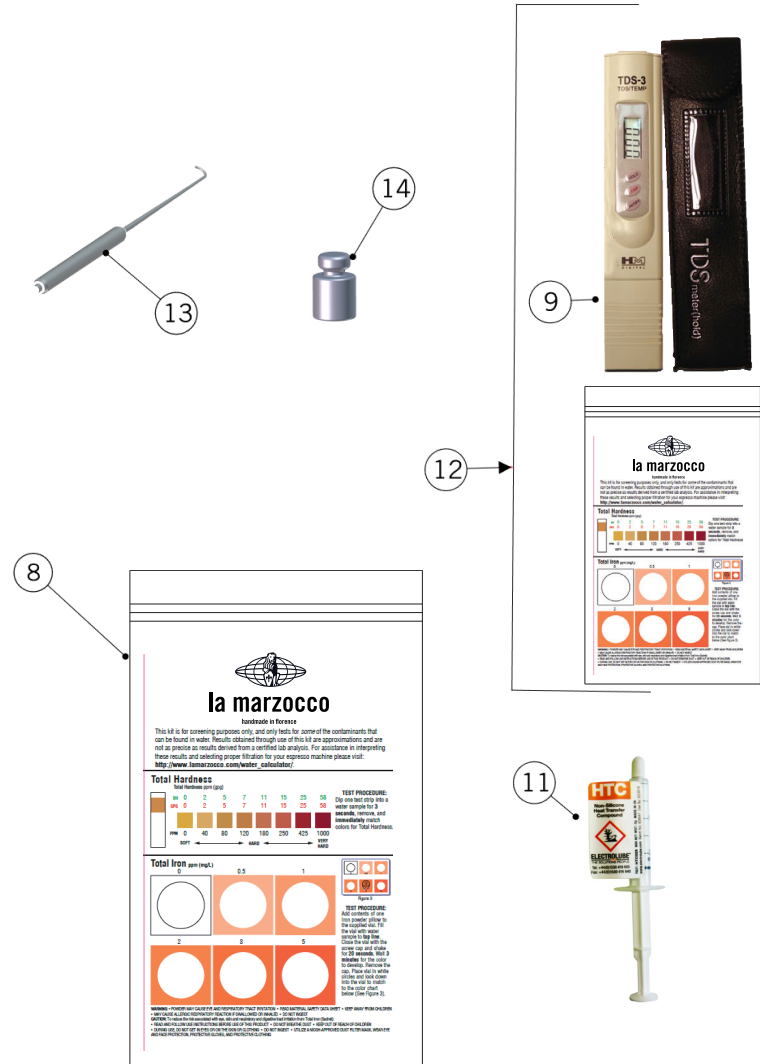

HOSE AND ACCESSORIES

la marzocco

handmade in florence

HOSE AND ACCESSORIES

Tubi e Accessori

1	L305/050.01	BRAIDED HOSE CM.50 3/8 F	TUBO FLESSIBIL INOX 3/8F CM.50	
	L305/120.01	BRAIDED HOSE CM.120 3/8 F	TUBO FLESSIB INOX 3/8F CM.120	
	L305/210.01	BRAIDED HOSE CM.210 3/8F	TUBO FLESSIB INOX 3/8F CM.210	
	L306/050	BRAIDED HOSE 3/8 COMPR. WR17 50CM NSF	TUBO FLEX 3/8 COMPR. CH17 50CM NSF	
	L306/120	BRAIDED HOSE 3/8 COMPR. WR17 120CM NSF	TUBO FLEX 3/8 COMPR. CH17 120CM NSF	
	L306/210	BRAIDED HOSE G3/8F WR20 210CM NSF	TUBO FLEX G3/8F CH20 210CM NSF	
	L306/210/C	BRAIDED HOSE G3/8F WR20 210CM NSF CURVED	TUBO FLEX G3/8F CH20 210CM NSF C/CURV.	
	T.5.003	BRAIDED HOSE 3/8 COMPR. WR17 210CM NSF	TUBO FLEX 3/8 COMPR. CH17 210CM NSF	
	2	L308	CLEAR ARMOURED DRAIN HOSE	TUBO PU AIR SCARICO ACQUA DIA 20
	3	L312	HOSE CLAMP	FASCETTA SERRATUBO 16/25 H.8
	4	UT107	BENT WRENCH WR14 FOR GROUP TUBE	CHIAVE PIEGATA CH14 PER TUBO GRUPPO
	5	A.2.022.01	TEE FITTING R3/8M WR17 BRASS TREATED	RACCORDO A T R3/8M CH17 OTTONE TRATT.
	6	V067	LA MARZOCCO PURO CAFF POWDER	POLVERE LA MARZOCCO PURO CAFF
	7	UT005	BALL END HEX WRENCH	CHIAVE BRUGOLA 5 CON SFERA X GS/3/STRA
8	F.9.000.01	MULTIPLE PARAMETER TEST KIT	KIT PER ANALISI DELL'ACQUA	
9	F.9.003	DIGITAL TDS METER	TDS METER DIGITALE	
10	UT108	BENT WRENCH WR13 FOR GROUP TUBE	CHIAVE PIEGATA CH13 PER TUBO GRUPPO	
11	F.1.065	HTC THERMAL COMPOUND SYRINGE 2ML	SIRINGA GRASSO TERMICO HTC 2ML	
12	941	WATER TEST KIT	KIT MISURAZIONE ACQUA	
13	UTO08	GASKET PICK	ESTRATTORE PER GUARNIZIONI	
14	F.3.050	LOAD 100g TO CALIBRATE SCALES	PESO 100g CALIBRAZIONE BILANCE	
Item	Part number/Codice	Description	Descrizione