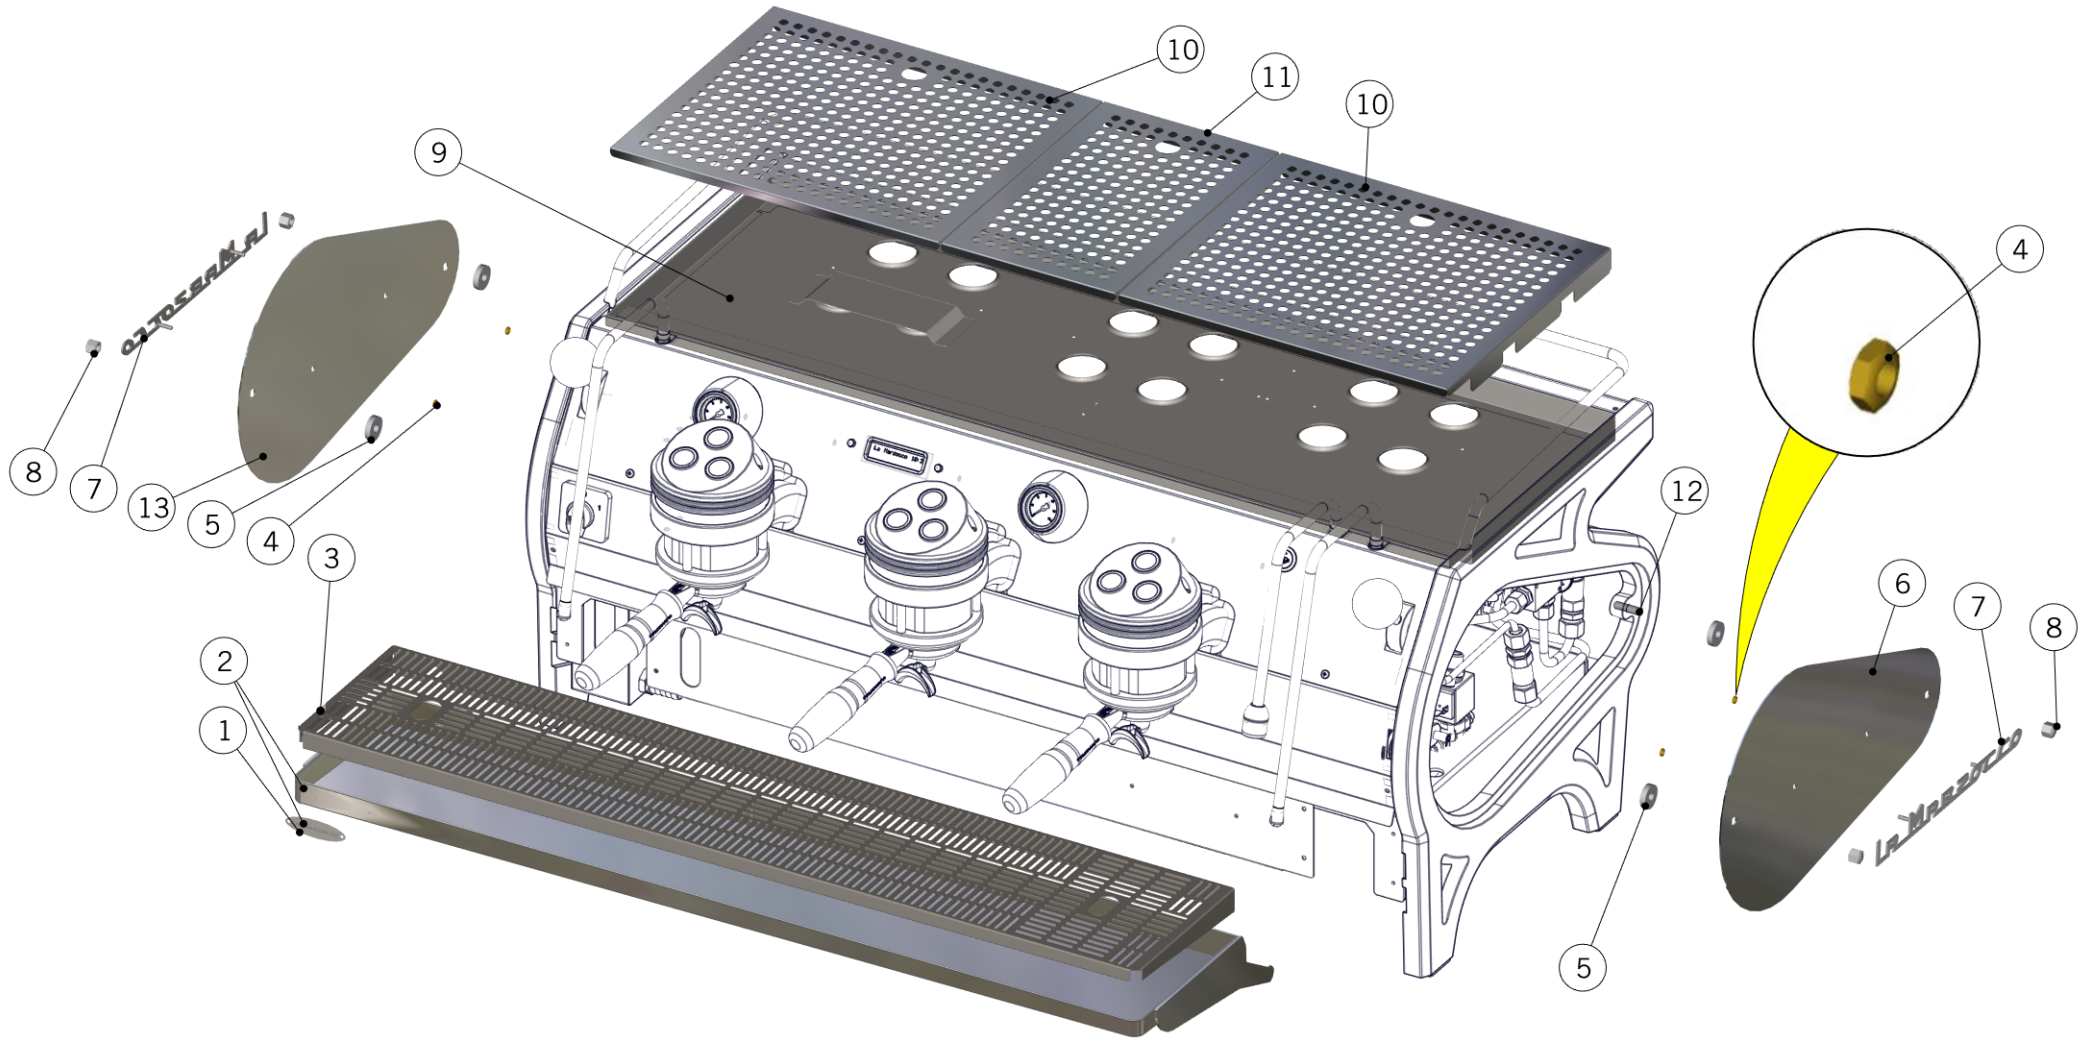

la marzocco
handmade in florence

BODY PANEL ASSEMBLY

la marzocco

handmade in florence

BODY PANEL ASSEMBLY

Carrozzeria

1	D.4.004	OVAL LM DECAL STRADA	ETICHETTA OVALE LM X STRADA
2	C.1.089.02.R	TRAY DRAIN STRADA 3GR W/LOGO	BACINELLA SCARICO STRADA 3GR C/LOGO
	C.1.115.02.R	TRAY DRAIN STRADA 2GR W/LOGO	BACINELLA SCARICO STRADA 2GR C/LOGO
3	C.1.090.01	GRID DRAIN STRADA 3GR	GRIGLIA SCARICO STRADA 3GR
	C.1.116.01	GRID DRAIN STRADA 2GR	GRIGLIA SCARICO STRADA 2GR
4	DADO4M	NUT M4 H3 WR7 BRASS	DADO M4 H3 CH7 OTTONE
5	F.6.001.01	SPACER 8,4X25X6 AL	DISTANZIALE 8,4X25X6 ALLUMINIO
6	C.1.098	PANEL RIGHT SIDE STRADA MP	PANNELLO LATERALE DX STRADA MP
7	D.4.012	LOGO LA MARZOCCO STRADA WHITE W/STUDS M3	LOGO LA MARZOCCO STRADA BIANCO C/PERNI
8	I.1.036	CAP NUT M8 H12 WR 13 S/S	DADO C/CALOTTA M8 H12 WR13 INOX
9	C.1.243.2	STRADA 2GR CUP TRAY MULTIPLE HEAT. ELEM.	VASSOIO SCALD. RES MULT. STRADA 2GR RIC
	C.1.243.3	STRADA 3GR CUP TRAY MULTIPLE HEAT. ELEM.	VASSOIO SCALD. RES MULT. STRADA 3GR RIC
10	C.1.093.01	LARGE CUP TRAY GRID STRADA	GRIGLIA SCALDATAZZE GRANDE PER STRADA
11	C.1.094	GRID CUPWARMER 197MM STRADA 3GR	GRIGLIA SCALDATAZZE 197MM STRADA 3GR
12	I.1.032	SOCKET GRUB SCREW M8X30 S/S A2	GRANO M8X30 A BRUGOLA INOX A2
13	C.1.097	PANEL LEFT SIDE STRADA MP	PANNELLO LATERALE SX STRADA MP
Item	Part number/Codice	Description	Descrizione