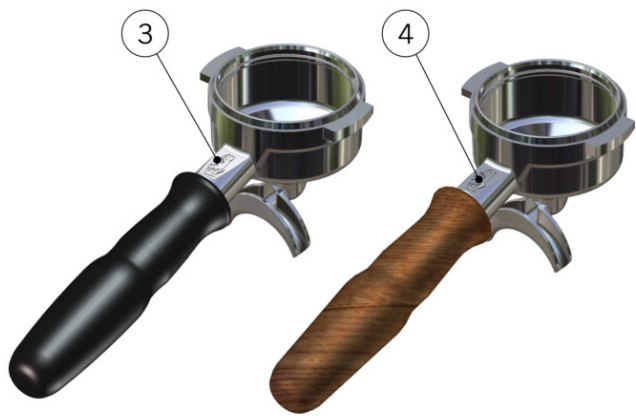

PORTAFILTER ASSEMBLY

FIXED SPOUT PORTAFILTERS