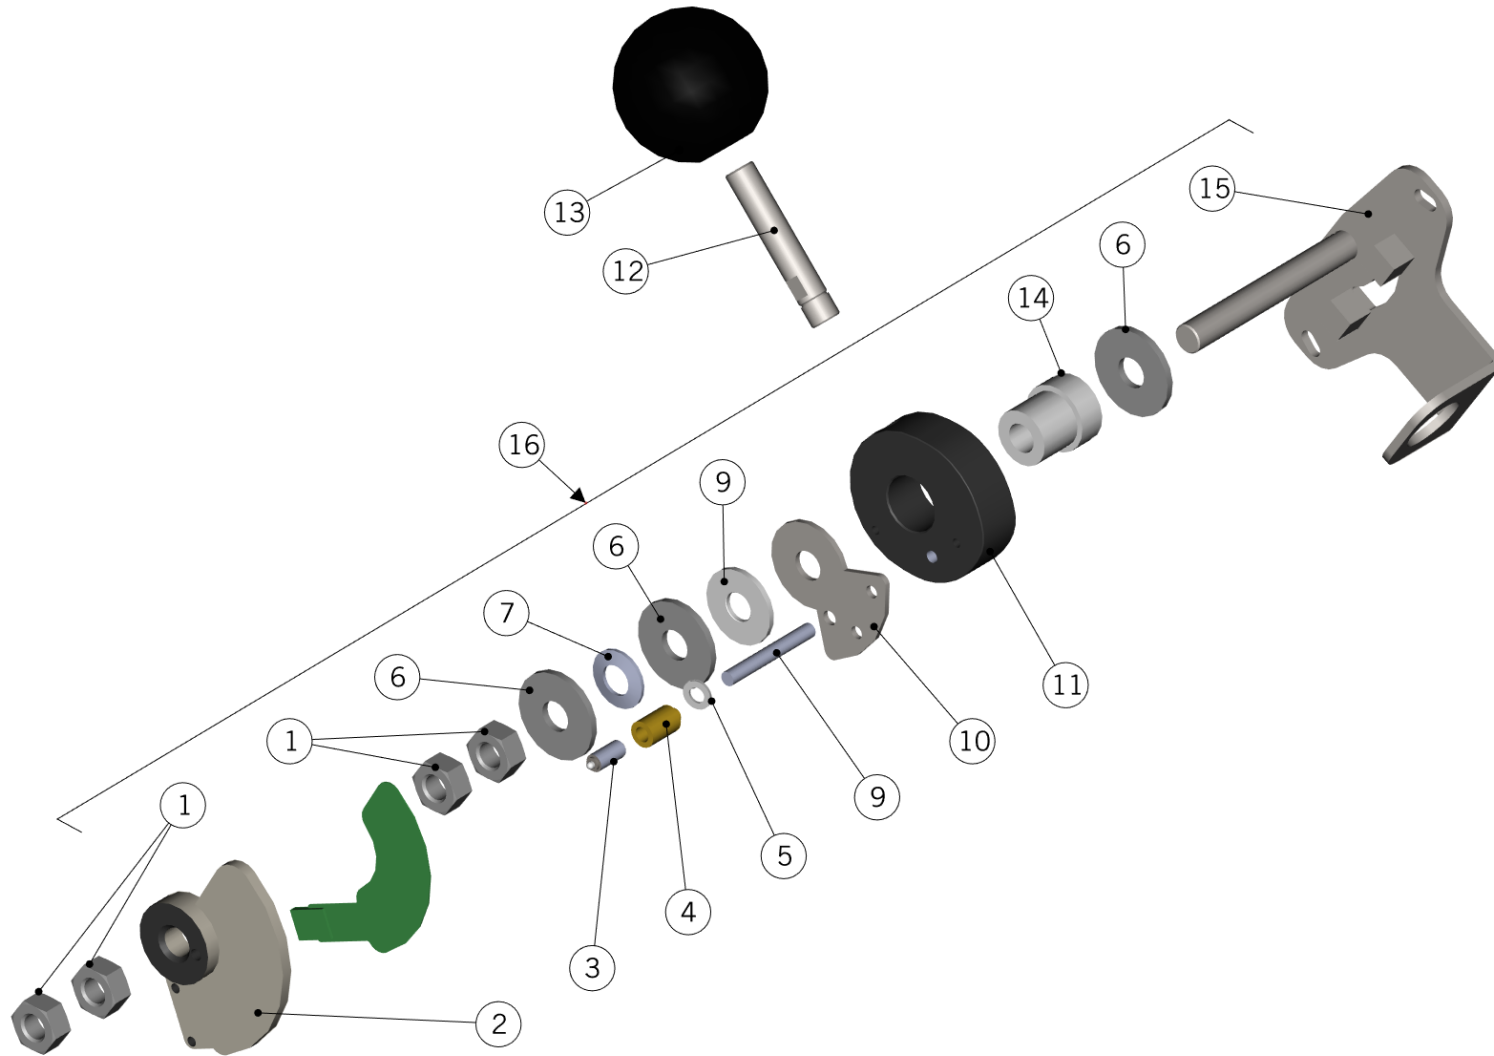

STEAM VALVE ASSEMBLY

la marzocco

handmade in florence

STEAM VALVE ASSEMBLY

Leva Vapore Elettronica

1	I.1.034	NUT M10 H7,8 WR17 S/S A2	DADO M10 H7,8 CH17 INOX A2
2	E.2.033.R	POTENTIOMETER + SUPPORT ASSEMBLY	POTENZIOMETRO + SUPPORTO
3	E.2.033.SC	WIPER X POTENZIOMETRO 2 - 6 N	WIPER X POTENZIOMETRO 2 - 6 N
4	A.1.023	WIPER SUPPORT	SUPPORTO SCROCCHETTO
5	I.1.039	WASHER 5,4X10X1 S/S A2	RONDELLA 5,4X10X1 INOX A2
6	I.1.033	WASHER 10,7X30X2 S/S A2	RONDELLA 10,7X30X1,8 INOX A2
7	I.5.003	BELLEVILLE SPRING 10X20X1,3	MOLLA A TAZZA 10X20X1,3
8	F.1.032	LOW TEFLON WASHER PADDLE EP	RONDELLA TEFLON BASSA PADDLE EP
9	I.1.037	S/S STUD FOR STEAM VALVE CAM	PERNO INOX PER CAMMA VAPORE
10	I.1.050	SHAPED WASHER. WIPER STRADA EP	RONDELLA SAGOMATA PER WIPER
11	F.1.027	CAM STEAM LEVER STRADA	CAMMA LEVA VAPORE STRADA
12	A.5.012	LEVER STEAM VALVE STRADA	LEVA RUBINETTO VAPORE STRADA
13	F.1.023	STEAM LEVER KNOB STRADA	MANOPOLA LEVA VAPORE STRADA
14	F.4.011.01	CAM BUSHING PTFE STRADA STEAM	BOCCOLA PTFE VAPORE STRADA
15	C.1.085.02	STRADA STEAM LEVER BRACKET	STAFFA LEVA VAPORE STRADA
16	990-VDX	STRADA STEAM ASSEMBLY RIGHT SIDE	KIT ASSIEME VAPORE STRADA LATO DX
	990-VSX	STRADA STEAM ASSEMBLY LEFT SIDE	KIT ASSIEME VAPORE STRADA LATO SX
Item	Part number/Codice	Description	Descrizione