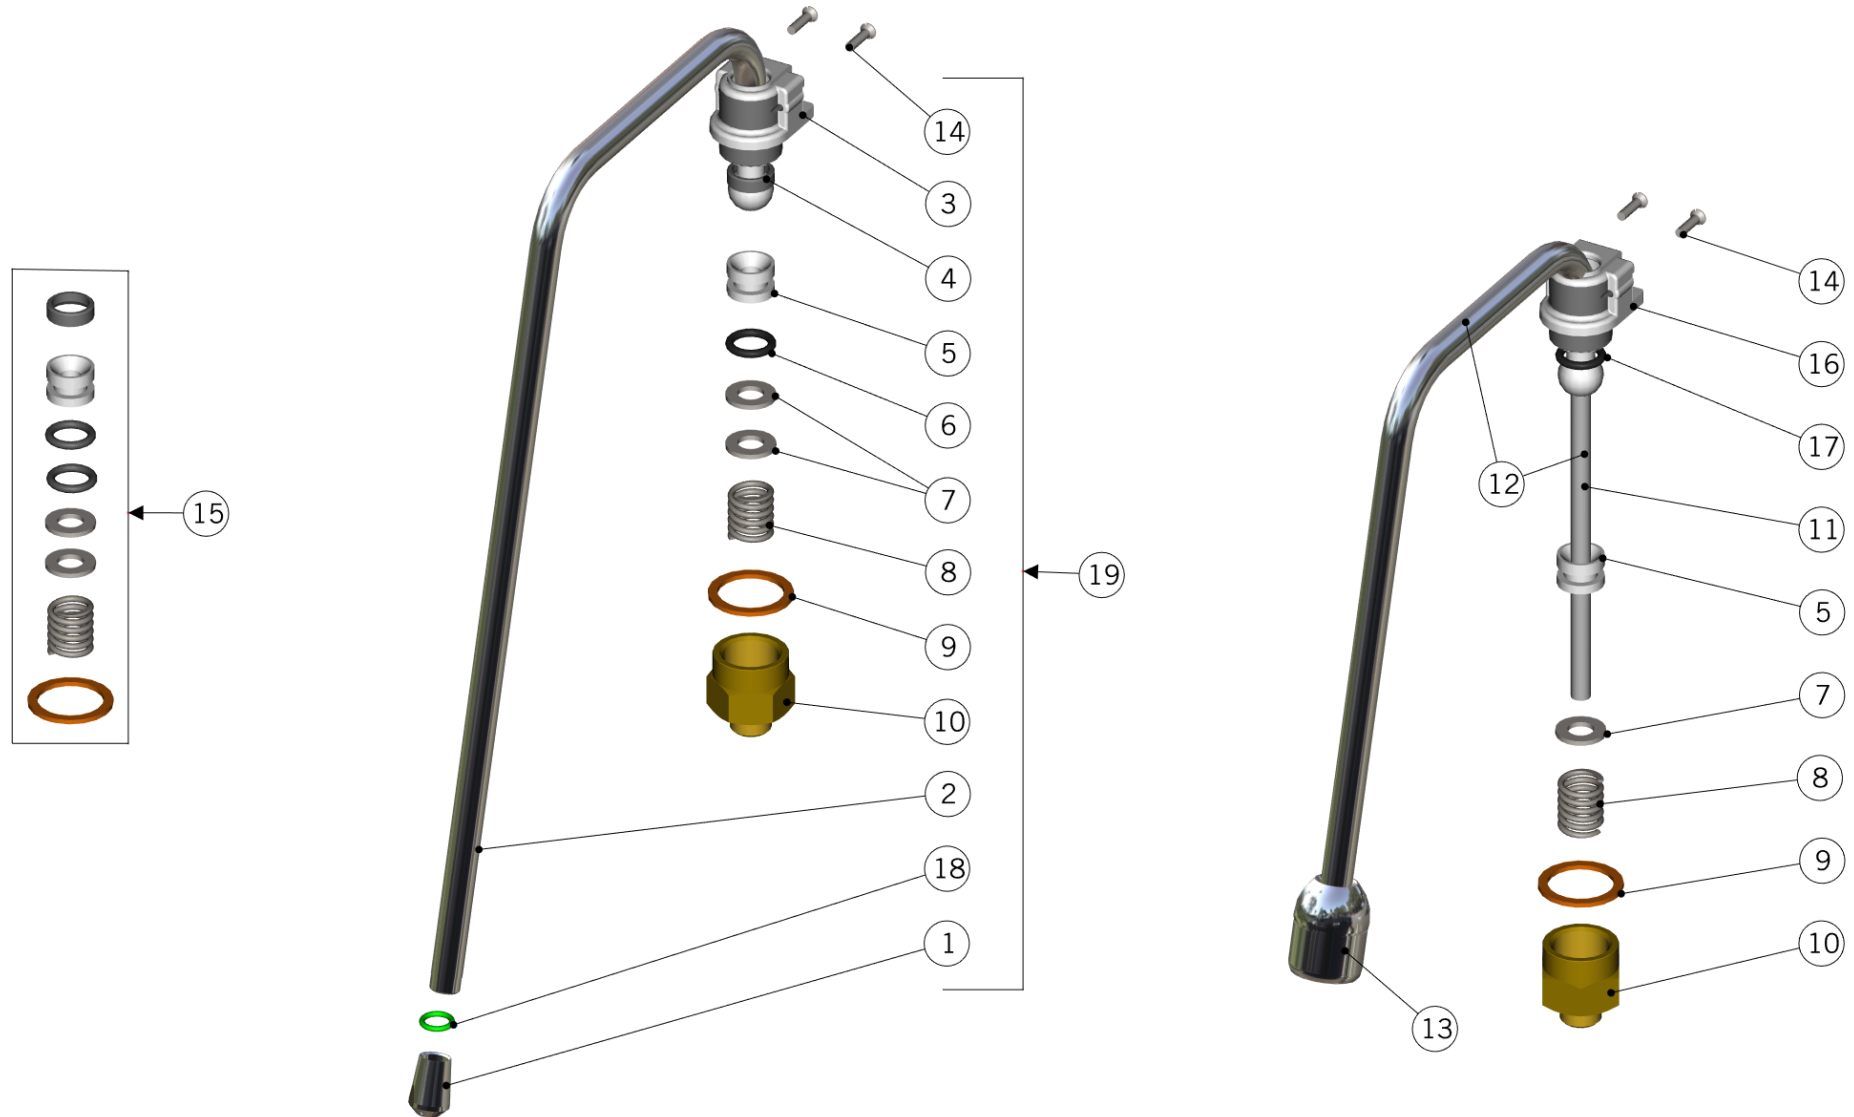

STEAM AND HOT WATER ASSEMBLY

la marzocco

handmade in florence

STEAM AND HOT WATER ASSEMBLY

Lance

1	A.5.050	STEAM TIP PRO TOUCH D1,5	SPRUZZATORE VAPORE PRO TOUCH D1,5
2	T.2.005	STEAM WAND PRO TOUCH TREATED	LANCIA VAPORE PRO TOUCH TRATTATO
3	A.5.006.01	STRADA STEAM WAND HOLDER, S/S	SUPPORTO INOX LANCIA VAPORE STRADA
4	F.1.029	STEAM WAND BUSHING	BOCCOLA LANCIA VAPORE
5	H.2.003	PTFE STEAM WAND SEAL	GUARN. PTFE PER SNODO TUBO VAP
6	H.1.004	O-RING 2,62x10,77 EPDM 85 SH	O-RING 2,62x10,77 EPDM 85 SH
7	L1003	WASHER 8,5X14X1,5 S/S A2	RONDELLA 8,5X14X1,5 INOX A2
8	F.3.004	SPRING COMPRESSION 2X14,6X26,5 S/S	MOLLA A COMPRESSIONE 2X14,6X25 INOX
9	L260/1A	WASHER 21X27X1,5 COPPER	RONDELLA 21X27X1,5 RAME
10	F.4.007	FITTING G1/4M - M20F H31	RACCORDO G1/4M - M20F H31
11	T.3.001	PTFE TUBE 1/8-1/4	TUBETTO PTFE 1/8-1/4
12	T.2.121.R	HOT WATER WAND S/S STRADA W/PTFE	LANCIA ACQUA CALDA INOX STRADA C/PTFE
13	L160/3.02	HOT WATER SPOUT G1/8 TREATED	DIFFUSORE ACQUA CALDA G1/8 TRATT. ALIM.
14	I.1.045	SCREW M3X12 PHILLIPS COUNTERSUNK S/S A2	VITE M3X12 TS A CROCE INOX A2
15	SA210.K	REBUILD KIT STEAM /HOT WATER WAND STRADA	KIT MANUTENZIONE TUBO VAP. O ACQUA CALDA
16	A.5.006	GS3 STEAM WAND HOLDER, S/S	SUPPORTO INOX LANCIA VAPORE GS3
17	H.1.003	O-RING 2,62X13,11 FKM 70 SH	O-RING 2,62X13,11 FKM 70 SH
18	H.1.027	O-RING 1,78X7,65 VITON 70 SH	O-RING 1,78X7,65 VITON 70 SH
19	918	RETROFIT KIT PRO TOUCH STRADA	KIT RETROFIT PRO TOUCH STRADA
Item	Part number/Codice	Description	Descrizione