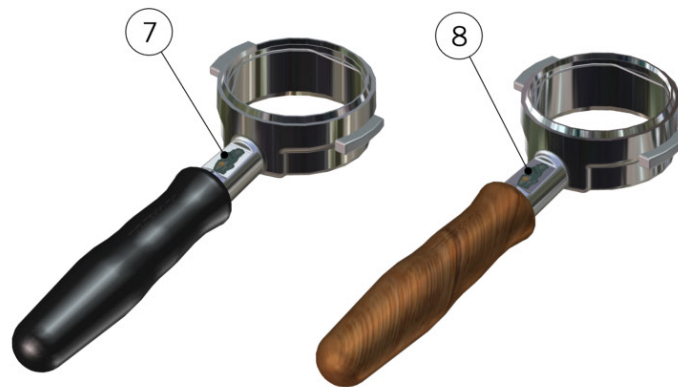

PORTAFILTER ASSEMBLY

FIXED SPOUT PORTAFILTERS