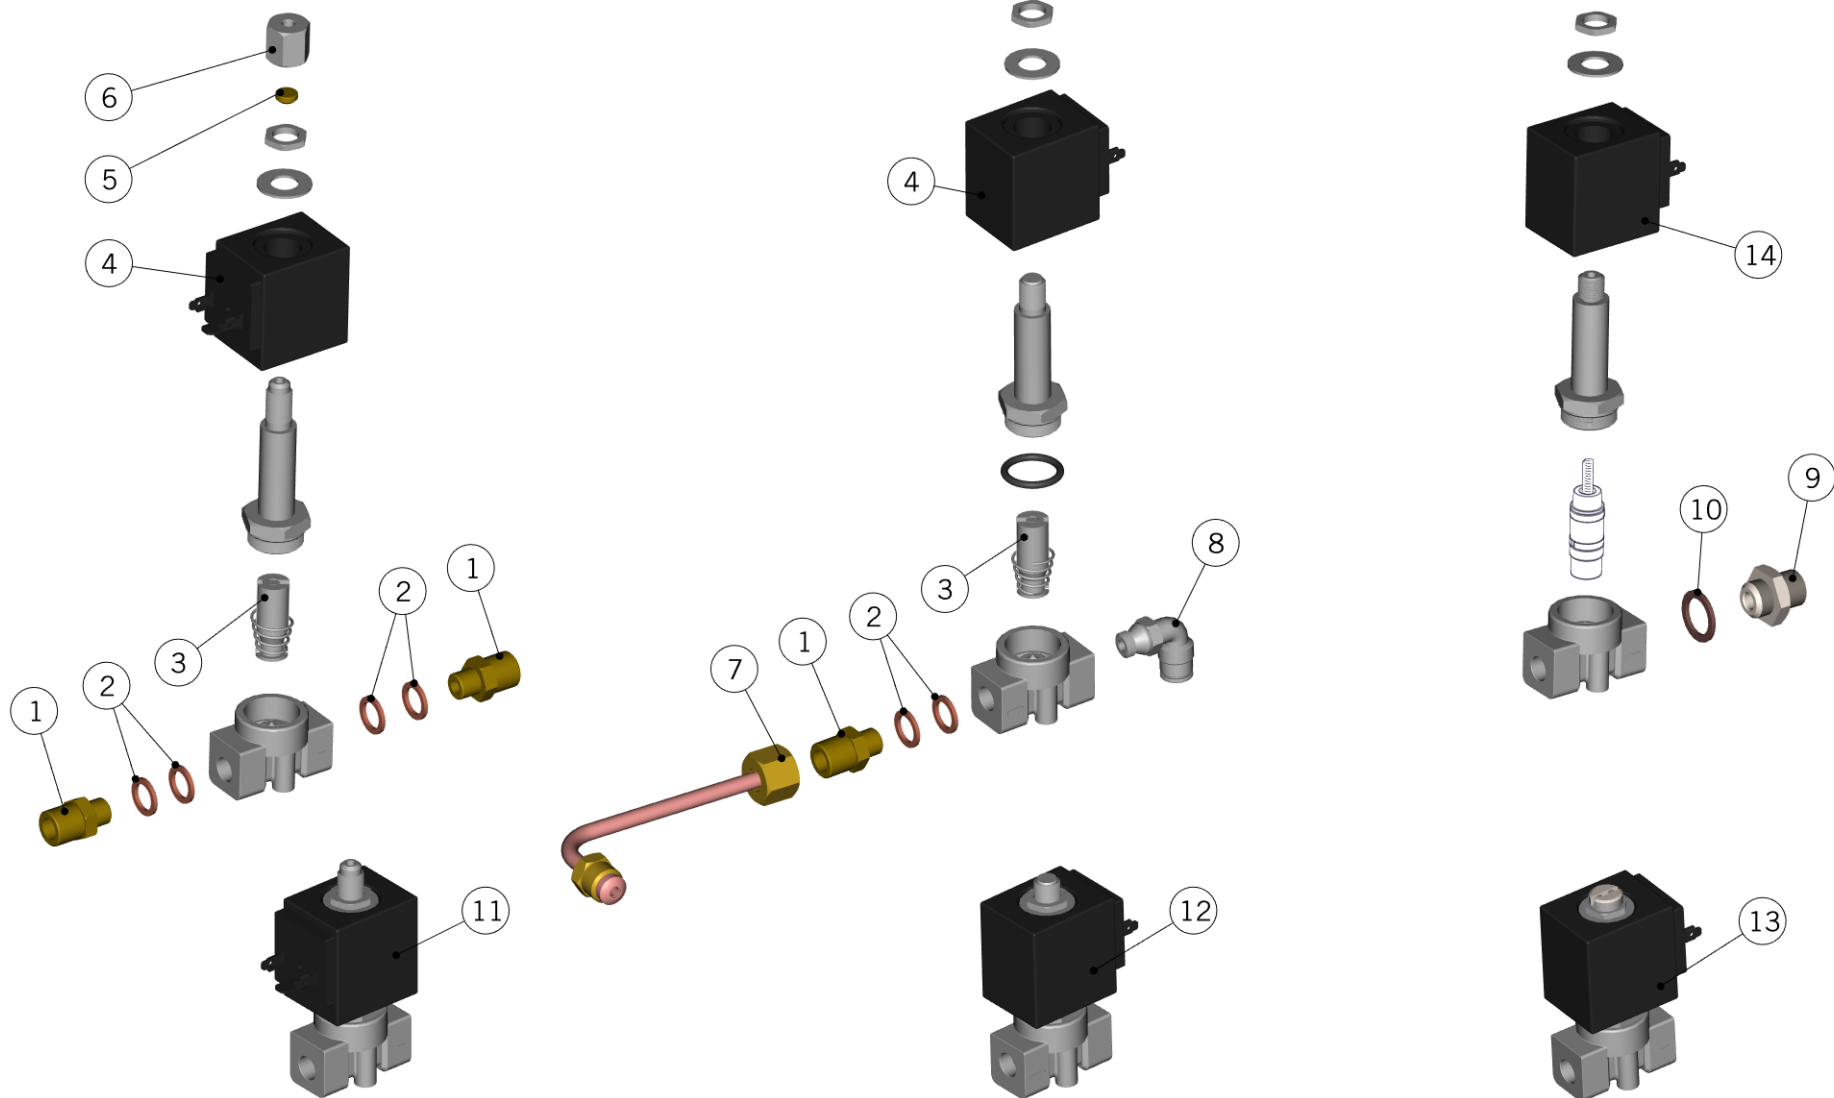

la marzocco
handmade in florence

FITTING AND VALVES

la marzocco

handmade in florence

FITTING AND VALVES

Raccordi e Valvole

1	L053/1.01	NIPPLE R1/8M-R1/4M WR14 BRASS TR.	NIPPLO R1/8M-R1/4M CH14 OTTONE TR.
2	L100/D	WASHER 10X14X1,5 COPPER	RONDELLA 10X14X1,5 RAME
3	L100/H	3-WAY SOLENOID VALVE VITON PLUNGER	NUCLEO MOBILE X EV.3 VIE VITON
4	L100/G.01	SV COIL 220-240V 8W UL CSA VDE	BOBINA EV 220-240V 8W UL CSA VDE
	L100/G200	SOLENOID COIL 200V	BOBINA PER ELETTROVALVOLA 200V
5	L134/4	FERRULE BLIND 8X4 TREATED	GHIANDINA CIECA 8X4 TRATTATO
6	L134	FITTING G1/8F H14 WR14 D4 BRASS	RACCORDO G1/8F H14 CH14 D4 OTTONE
7	T.1.121	TUBE MIXING VALVE-TEA SOLENOID V.STRADA	TUBO V.MISC. - EV ACQUA CALDA STRADA
8	A.2.101.02	FITTING PUSH-IN 90° 1/4"-G1/8M PPSU	RACCORDO RAPIDO 90° 1/4"-G1/8M PPSU
9	A.5.019	NIPPLE G1/4M-G1/4M WR19 H21.5 BRASS TR.	NIPPLO G1/4M-G1/4M CH19 H21.5 OTT. TR.
10	L100/1A	WASHER 13,5X19X1,5 COPPER	RONDELLA 13,5X19X1,5 RAME
11	L100/E.02	SOLENOID VALVE 3 WAY 220/240V	ELETTROVALVOLA 3 VIE 220/240V
	L100/E200.01	SOLENOID VALVE 3 WAY 200V	ELETTROVALVOLA 3 VIE 200V
12	L053.02	SOLENOID VALVE 2 WAY 220/240V	ELETTROVALVOLA 2 VIE 220/240V
	L053/200.01	SOLENOID VALVE 2 WAY 200V	ELETTROVALVOLA 2 VIE 200V
13	B.2.020.01	SOLENOID VALVE PROP. 2 WAY D5,5 S/S 24V	ELETTROVALVOLA PROP. 2 VIE D5,5 INOX 24V
14	B.2.018	SOLENOID VALVE COIL FOR B.2.020	BOBINA DI RICAMBIO EV B.2.020
Item	Part number/Codice	Description	Descrizione