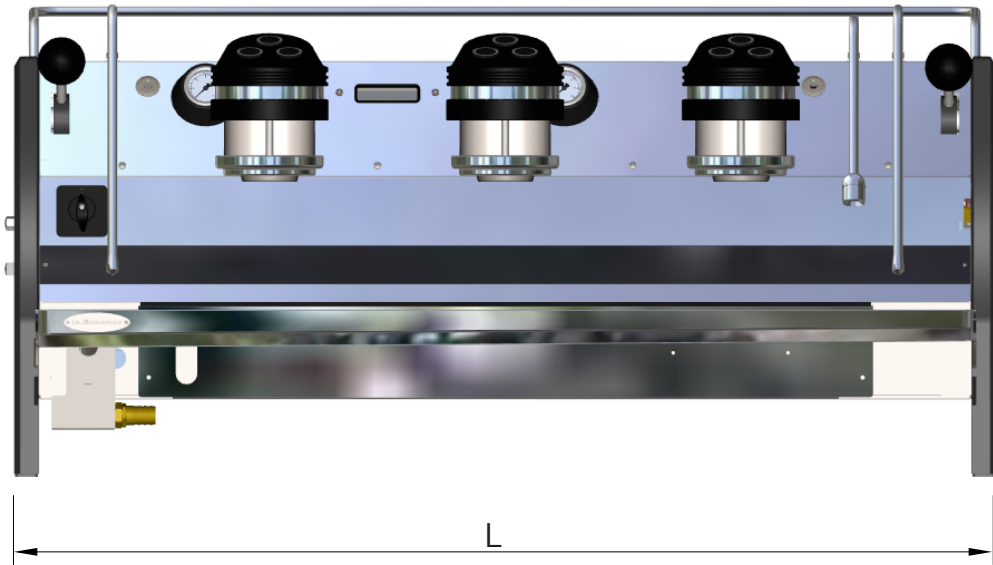

# SPECIFICATIONS

<b>NOTE:</b> the 2GR version is 200mm less in width than the 3GR version	
Strada	2gr AV L=800 mm/31,5 in.
	3gr AV L=1000 mm/40 in.

la marzocco

handmade in florence