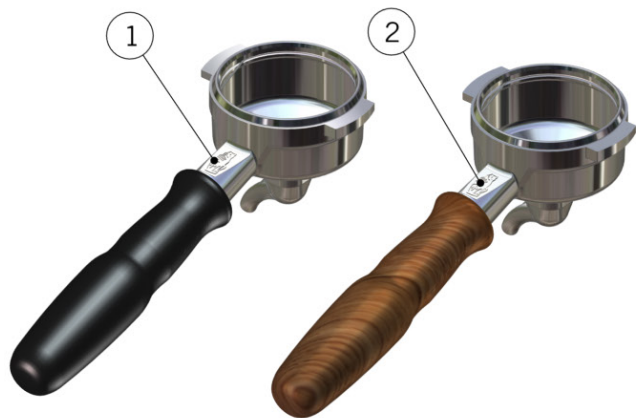

PORTAFILTER ASSEMBLY

FIXED SPOUT PORTAFILTERS