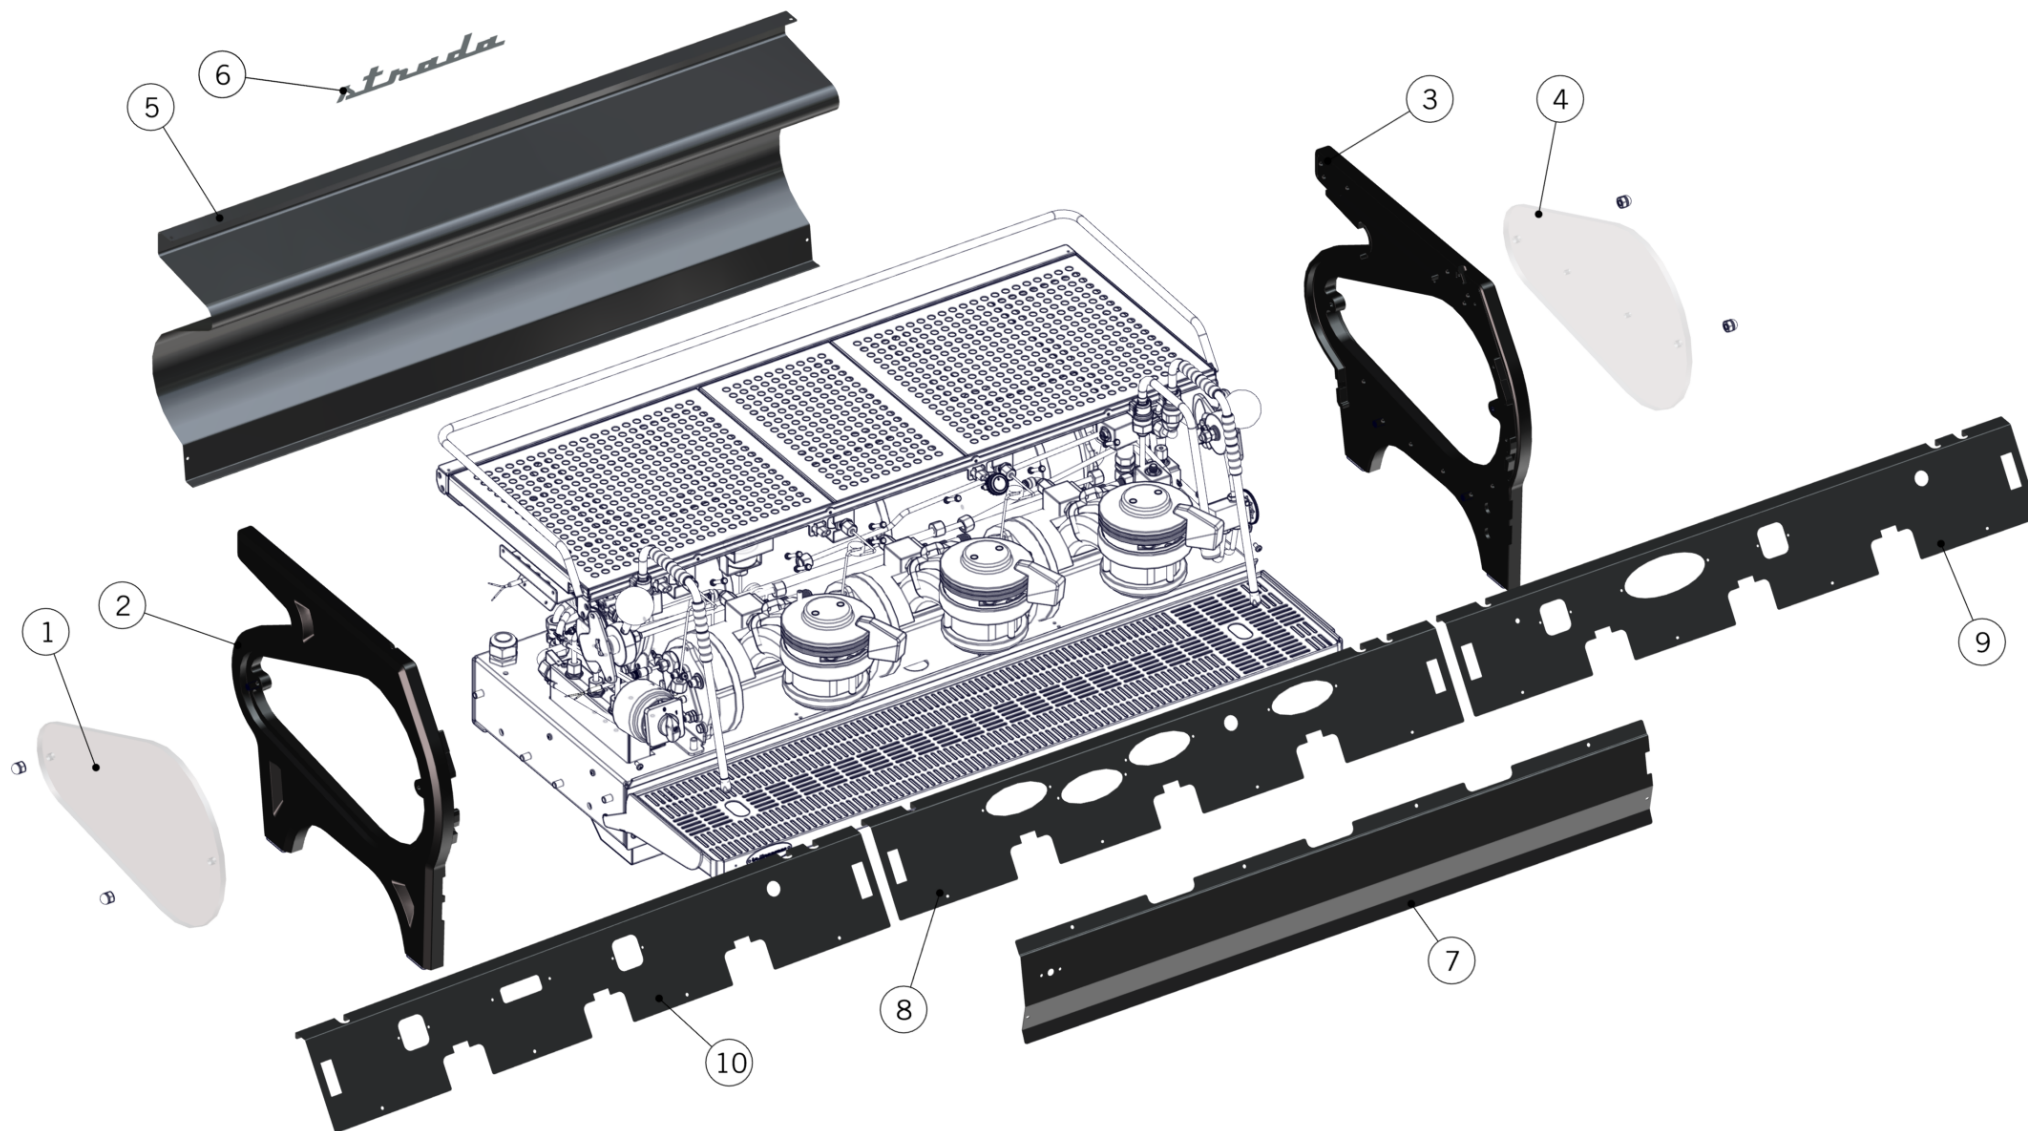

la marzocco

handmade in florence

STRADA - FLAT BLACK EDITION