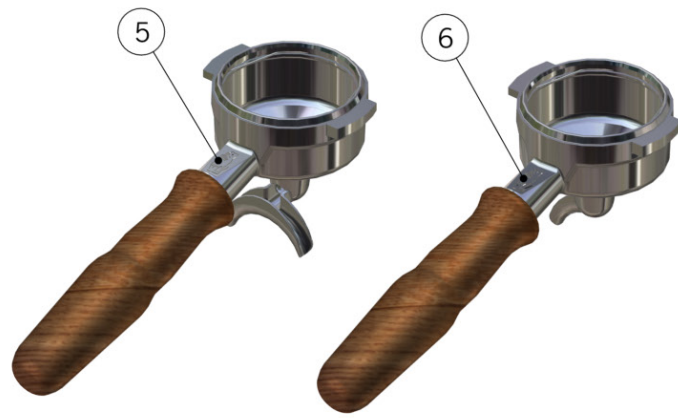

PORTAFILTER ASSEMBLY

FIXED SPOUT PORTAFILTERS