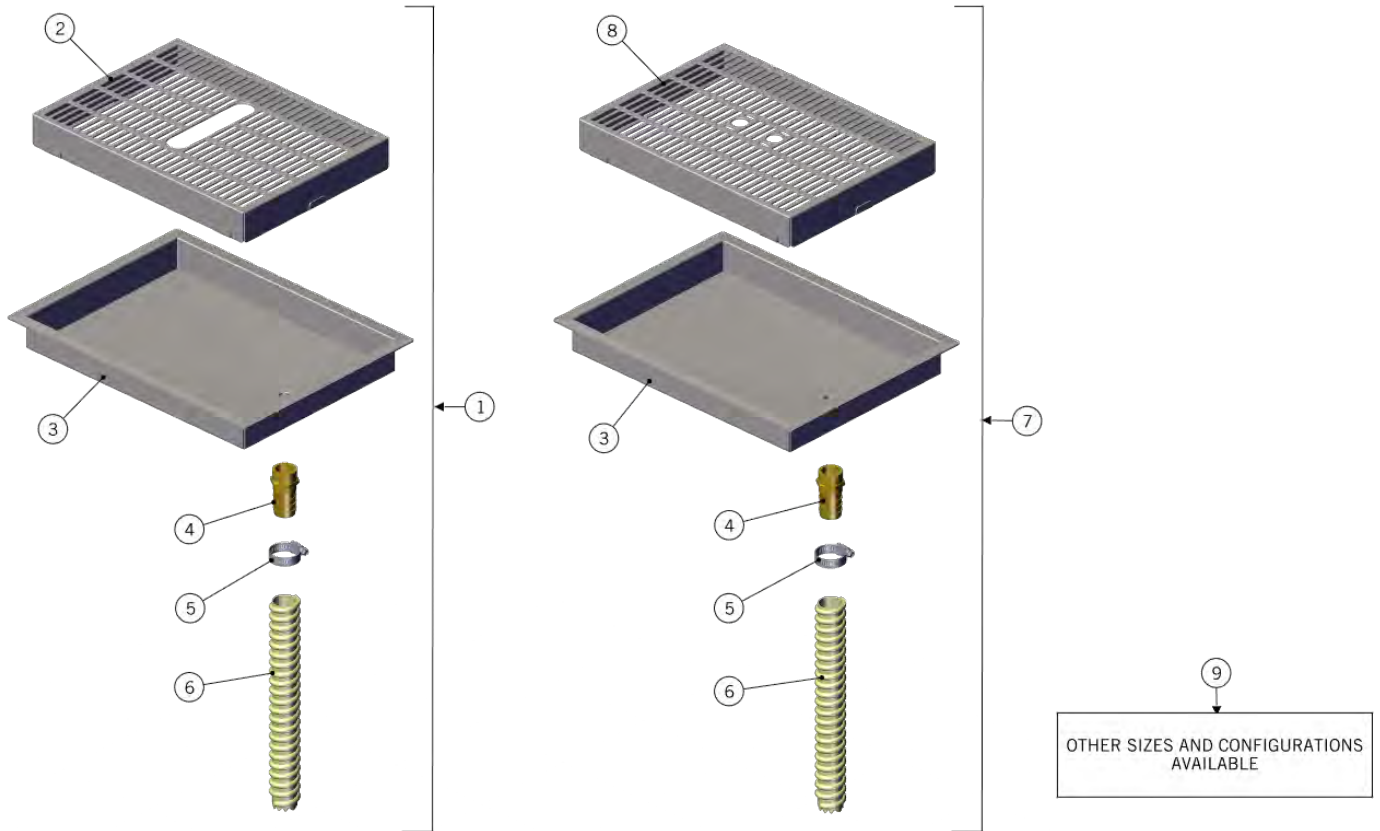

DRAIN TRAYS	1	1100	TRAY DRAIN MODBAR STEAM COMPLETE
	2	C.1.410	GRID DRAIN MODBAR STEAM
	3	C.1.398	TRAY DRAIN MODBAR
	4	L037/2PGR	HOSE FITTING G1/2 WR22 D20 Di16 BRASS
	5	L312	HOSE CLAMP
	6	L308	CLEAR ARMOURED DRAIN HOSE
	7	987	TRAY DRAIN MODBAR COMPLETE
	8	C.1.399	GRID DRAIN MODBAR
	9	C.1.276	TRAY DRAIN MB 20X18X3 RECESSED
		C.1.277	TRAY DRAIN MB 30X18X3 RECESSED W/ DISCH
C.1.368		TRAY DRAIN MB 30X18X3 RECESSED W/ DISCH	
C.1.371		TRAY DRAIN MB 20x18x3	
C.1.372		TRAY DRAIN MB 50X22X3 RECESSED W/DISCH.	
C.1.373		TRAY DRAIN MB 60X22X3 RECESSED W/DISCH.	
C.1.377		TRAY DRAIN MB 40X22X3 RECESSED W/RINSER	
	C.1.378	TRAY DRAIN MB 60X22X3 RECESSED W/RINSER	
Item	Part number	Description