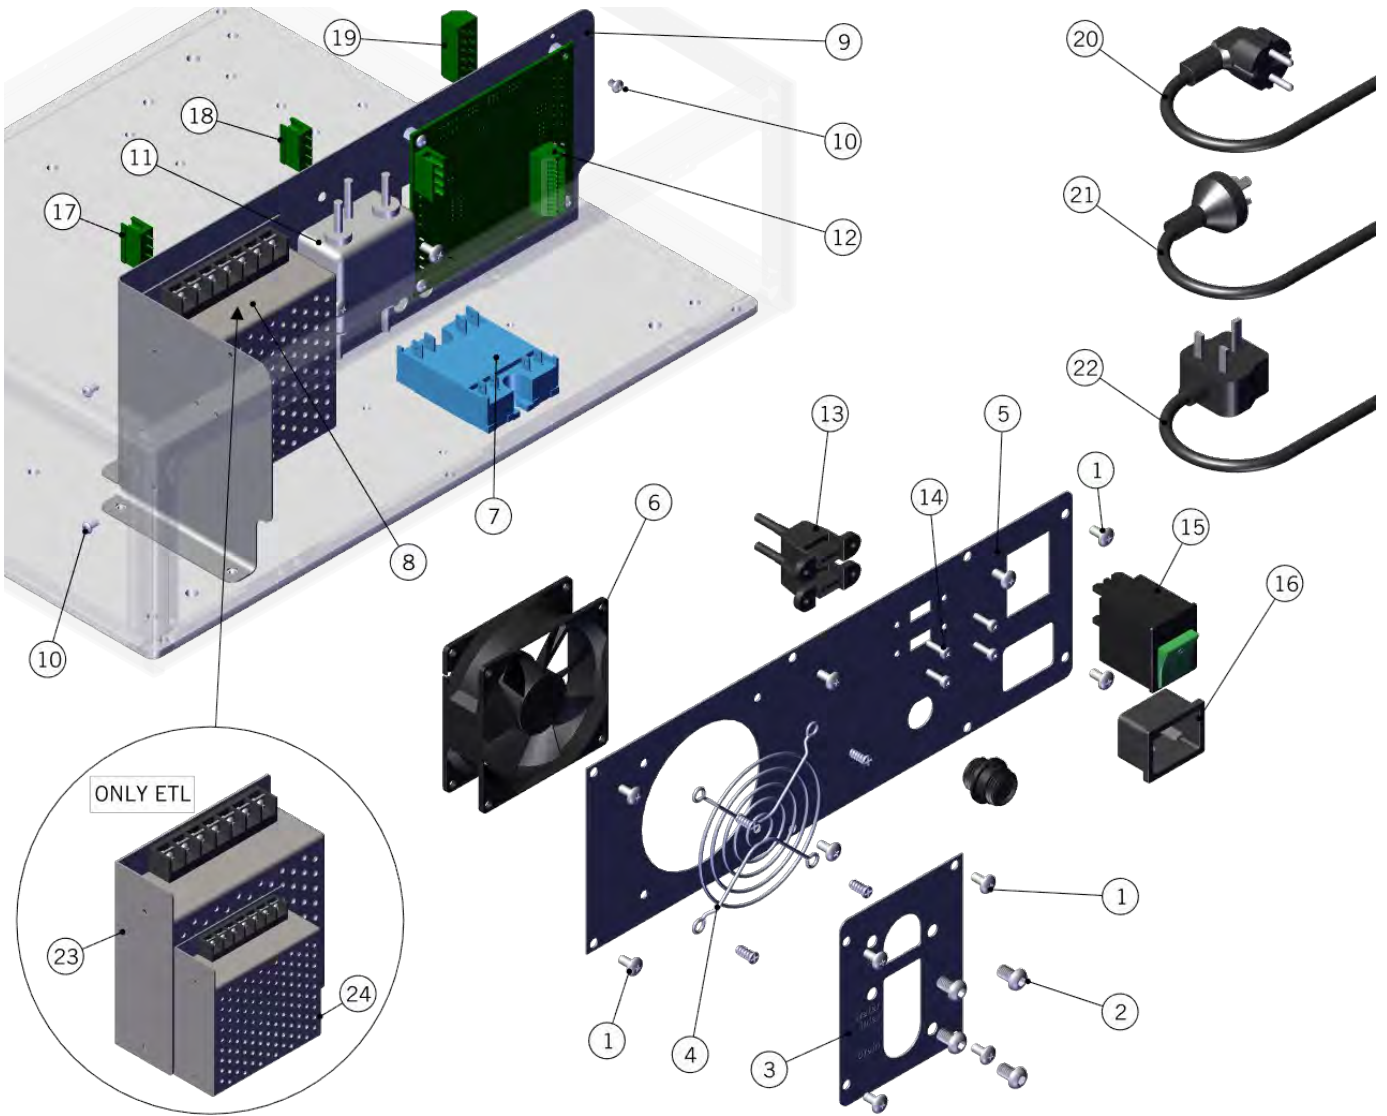

<b>POUR OVER TAP SYSTEM</b>	1	M-0097-02	SCREW M3X4
	2	M-0105-01	Pour-over font, base cover plate
	3	E-0043-01	Switch Ring Illuminated
	4	M-0148-01	O-ring, Pour Over, top seal, nitrile 70
	5	M-6011-01	POUR OVER TAP BASE
	6	M-0149-01	O-ring, Pour Over, bottom seal, nitrile
	7	M-0074-01	THREADED TUBE
	8	M-0076-01	"18-8 SS GENERAL PURPOSE FLAT WASHER 1-1
	9	M-5002-01	1.5 -12 MOUNTING NUT, 6061 ALUMINUM
	<b>Item</b>	<b>Part number</b>	<b>Description</b>

<b>POUR OVER TAP SYSTEM</b>	1	M-6012-01	POUR-OVER ROD
	2	M-0135-01	Pour-Over Carrier Hand knob, M6x16, Plas
	3	1105	LOCK SLEEVE W/ RINGS
	4	M-6013-01	PARKER-018 N70
	5	1104	HOOK HOLDER W/ RINGS
	6	1103	WATER WAND HOLDER W/ RINGS
	7	M-0072-01	Water wand bottom cap, 303 SS
	8	P-0102-01	Pour Over Hose Stub End, Taper Pipe Rigi
	9	M-0172-01	POUR-OVER NOZZLE ORING
	10	M-0073-01	"Fitting, Nipple, 1/4"" Male BSPP x 1/4"
	11	M-6009-01	WATER WAND HOUSING
	12	M-6014-01	TUBE HOT WATER WAND PTFE
	13	A-6003-02	HOSE HOT WATER POUROVER ASSEMBLY
	14	P-0107-01	Bulkead Locknut, 3/4 40, Brass
	15	F.1.147	RING GUIDE FOR ROD MODBAR
	Item	Part number	Description

POUR OVER MODULE SYSTEM	1	M-5006-01	Panel, Brew Mod, Front, with engraving
	2	R-6002-01	S/S SCREW M4X8
	3	E-0044-01	Encoder Knob, Inner, for Grayhill Encode
	4	E-0045-01	Encoder Knob, Outer, for Grayhill Encode
	5	M-0100-01	SCREW M3X10 HEX HEAD
	6	E-5011-01	SELECTOR 2 POSITION
	7	E-5012-01	CONTACTS SUPPORT
	8	E-0130-01	CONTACT BLOCK
	9	E-0024-01	USB-A Panel mount connector, 6 cable
	10	M-5010-01	Anodized, Brew Frame
	11	M-5013-01	Panel, Brew, Side Cover
	12	M-5014-01	PANEL, TOP
	13	M-5012-01	Telaletto supporto manopola encoder
	14	E-0032-01	Navigation Joystick Encoder
	15	M-5011-01	Telaletto supporto Display
	16	EA-0008-04	MAIN DISPLAY ASSEMBLY
	17	5.120	FOOT. 3/4 DIA RUBBER
	18	M-5004-02	ANODIZED MOUNTING PLATE MODULE
	19	E-5029-01	BRAIN TO DISPLAY CABLE MODBAR EP
	Item	Part number	Description