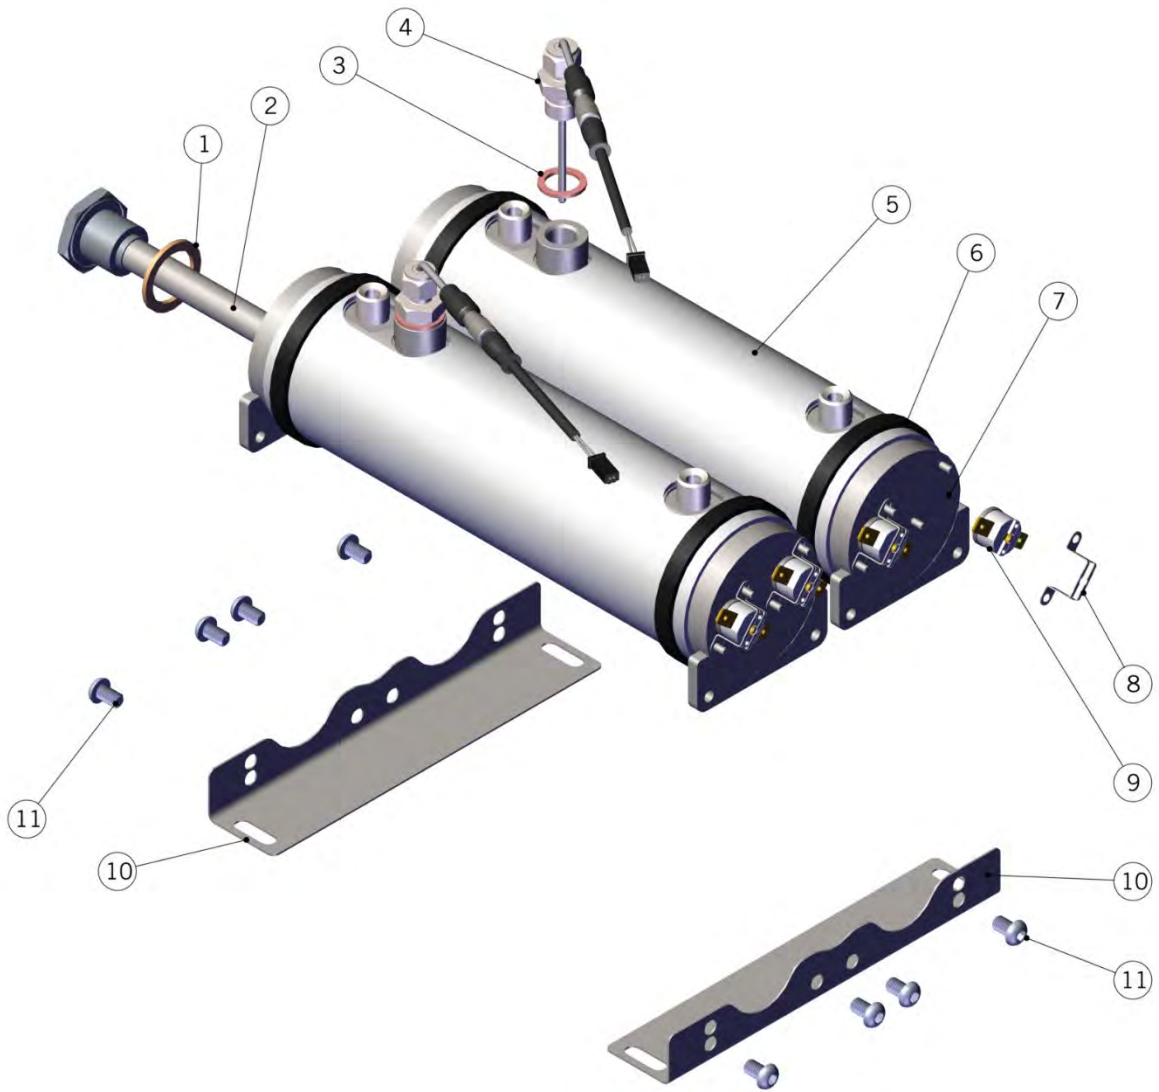

POUR OVER MODULE SYSTEM	1	M-6005-01	GASKET, UNIFLON FOR CYLINDRICAL HEATING
	2	E-6000-01	HEAT.ELEMENT W1500 V240 CM16 CABLE 300MM
	3	L100/1A	WASHER 13,5X19X1,5 COPPER
	4	E.1.005	TEMPERATURE PROBE PT1000 100MM
	5	M-6004-01	INSULATION 230X205X3 BOILER EP POUR OVER
	6	A.5.016.01	PLASTIC FASTENER 750X7.5
	7	A-6001-01	BREW BOILER
	8	F.9.002	BRACKET SAFETY THERMOSTAT CAMPINI TY60
	9	E-5008-01	thermostat CAMPINI without red pin
		L276	SAFETY THERMOSTAT 1P 130C 250V
	10	M-5003-01	Bracket, Boiler Mounting, Universal
11	M-0031-01	SCREW M6X8	
Item	Part number	Description