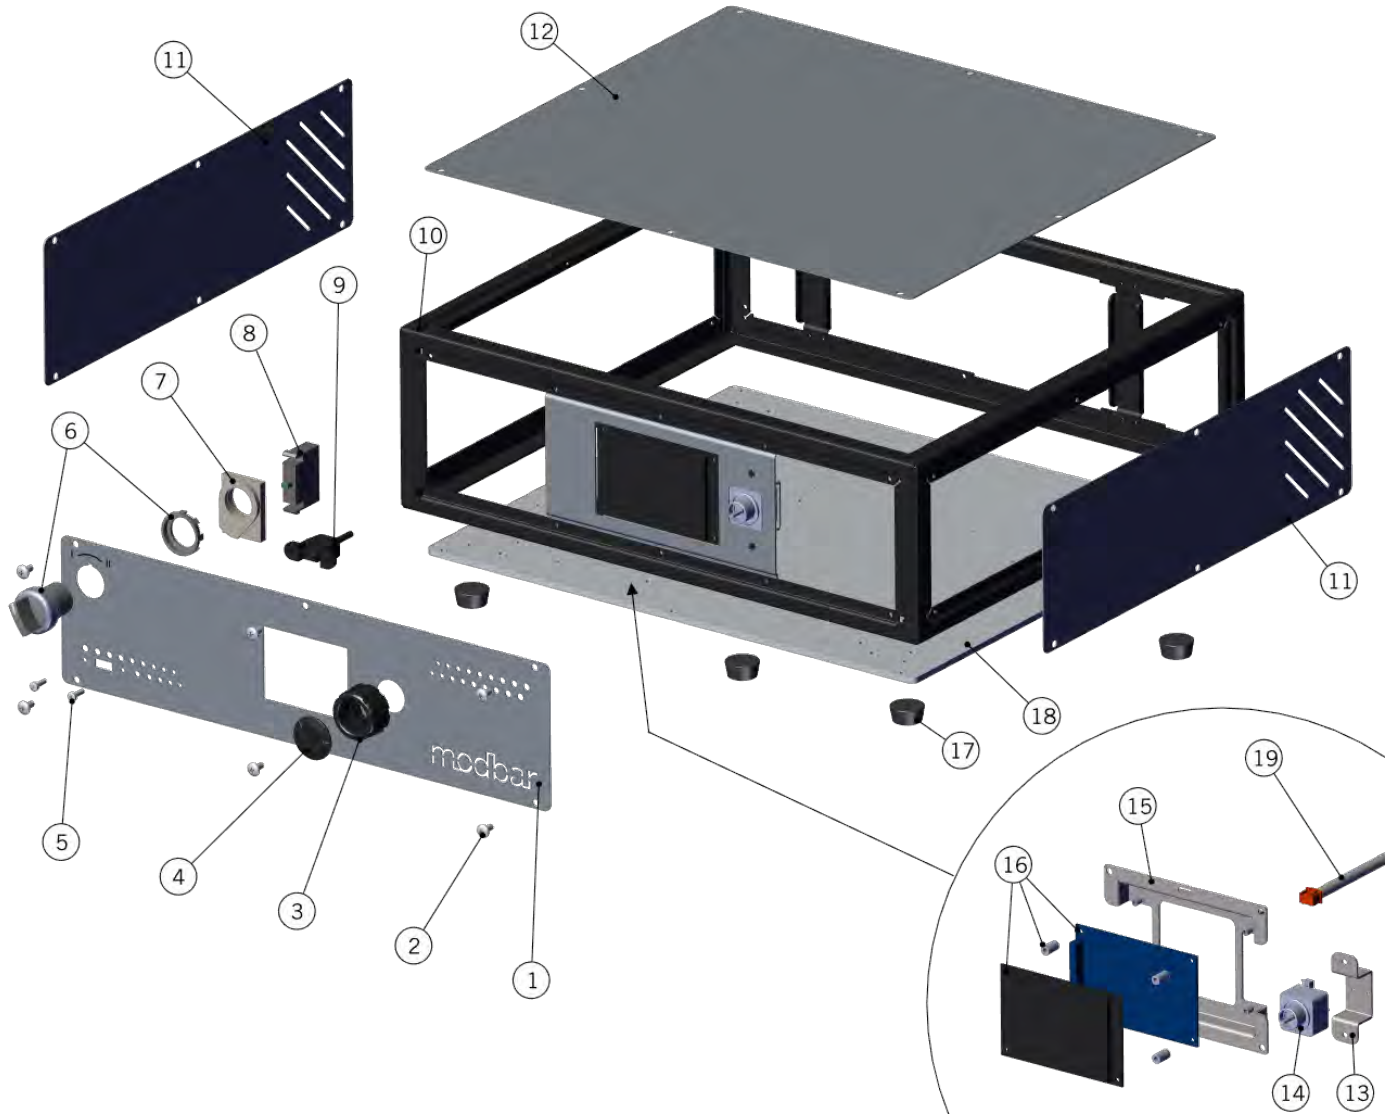

POUR OVER MODULE SYSTEM.....11-12

POUR OVER MODULE SYSTEM.....13-14

POUR OVER MODULE SYSTEM.....15-16

DRAIN TRAYS .....17-168

<b>SPECIFICATION</b>	Electrical Voltage	V	220-240V	
	Weights	Kg	16 (Module) 6,9 (Tap)	
		lb	35 (Module) 15,2 (Tap)	
	Wattage	W	3000	
	Required Available Amperage	A	11	13
	Frequency	Hz	50/60	
	Capacity	liters	1	

<b>POUR OVER TAP SYSTEM</b>	1	M-0097-02	SCREW M3X4
	2	M-0105-01	Pour-over font, base cover plate
	3	E-0043-01	Switch Ring Illuminated
	4	M-0148-01	O-ring, Pour Over, top seal, nitrile 70
	5	M-6011-01	POUR OVER TAP BASE
	6	M-0149-01	O-ring, Pour Over, bottom seal, nitrile
	7	M-0074-01	THREADED TUBE
	8	M-0076-01	"18-8 SS GENERAL PURPOSE FLAT WASHER 1-1
	9	M-5002-01	1.5 -12 MOUNTING NUT, 6061 ALUMINUM
	<b>Item</b>	<b>Part number</b>	<b>Description</b>

POUR OVER MODULE SYSTEM	1	M-5006-01	Panel, Brew Mod, Front, with engraving
	2	R-6002-01	S/S SCREW M4X8
	3	E-0044-01	Encoder Knob, Inner, for Grayhill Encode
	4	E-0045-01	Encoder Knob, Outer, for Grayhill Encode
	5	M-0100-01	SCREW M3X10 HEX HEAD
	6	E-5011-01	SELECTOR 2 POSITION
	7	E-5012-01	CONTACTS SUPPORT
	8	E-0130-01	CONTACT BLOCK
	9	E-0024-01	USB-A Panel mount connector, 6 cable
	10	M-5010-01	Anodized, Brew Frame
	11	M-5013-01	Panel, Brew, Side Cover
	12	M-5014-01	PANEL, TOP
	13	M-5012-01	Telaletto supporto manopola encoder
	14	E-0032-01	Navigation Joystick Encoder
	15	M-5011-01	Telaletto supporto Display
	16	EA-0008-04	MAIN DISPLAY ASSEMBLY
	17	5.120	FOOT. 3/4 DIA RUBBER
	18	M-5004-02	ANODIZED MOUNTING PLATE MODULE
	19	E-5029-01	BRAIN TO DISPLAY CABLE MODBAR EP
	Item	Part number	Description