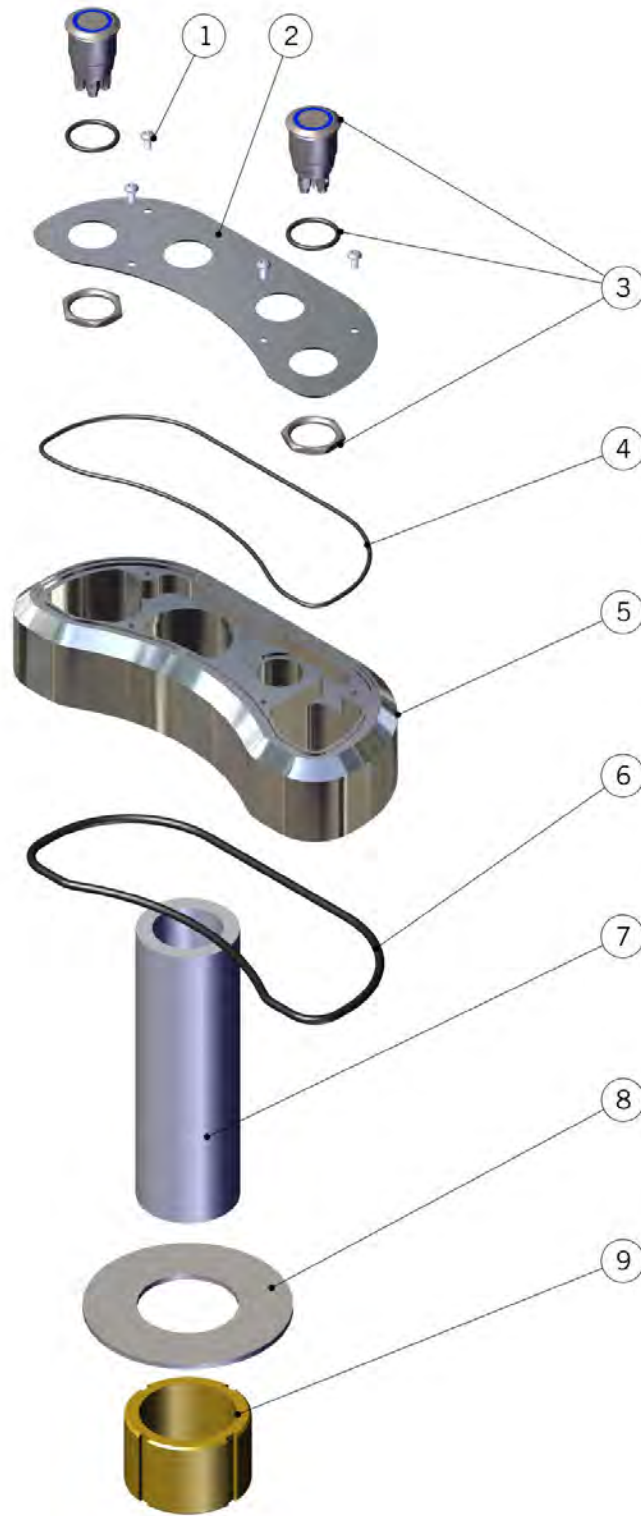

<b>POUR OVER TAP SYSTEM</b>	1	M-0097-02	SCREW M3X4
	2	M-0105-01	Pour-over font, base cover plate
	3	E-0043-01	Switch Ring Illuminated
	4	M-0148-01	O-ring, Pour Over, top seal, nitrile 70
	5	M-6011-01	POUR OVER TAP BASE
	6	M-0149-01	O-ring, Pour Over, bottom seal, nitrile
	7	M-0074-01	THREADED TUBE
	8	M-0076-01	"18-8 SS GENERAL PURPOSE FLAT WASHER 1-1
	9	M-5002-01	1.5 -12 MOUNTING NUT, 6061 ALUMINUM
	<b>Item</b>	<b>Part number</b>	<b>Description</b>

<b>POUR OVER TAP SYSTEM</b>	1	M-6012-01	POUR-OVER ROD
	2	M-0135-01	Pour-Over Carrier Hand knob, M6x16, Plas
	3	1105	LOCK SLEEVE W/ RINGS
	4	M-6013-01	PARKER-018 N70
	5	1104	HOOK HOLDER W/ RINGS
	6	1103	WATER WAND HOLDER W/ RINGS
	7	M-0072-01	Water wand bottom cap, 303 SS
	8	P-0102-01	Pour Over Hose Stub End, Taper Pipe Rigi
	9	M-0172-01	POUR-OVER NOZZLE ORING
	10	M-0073-01	"Fitting, Nipple, 1/4"" Male BSPP x 1/4"
	11	M-6009-01	WATER WAND HOUSING
	12	M-6014-01	TUBE HOT WATER WAND PTFE
	13	A-6003-02	HOSE HOT WATER POUROVER ASSEMBLY
	14	P-0107-01	Bulkead Locknut, 3/4 40, Brass
	15	F.1.147	RING GUIDE FOR ROD MODBAR
	Item	Part number	Description

POUR OVER MODULE SYSTEM	1	M-5006-01	Panel, Brew Mod, Front, with engraving
	2	R-6002-01	S/S SCREW M4X8
	3	E-0044-01	Encoder Knob, Inner, for Grayhill Encode
	4	E-0045-01	Encoder Knob, Outer, for Grayhill Encode
	5	M-0100-01	SCREW M3X10 HEX HEAD
	6	E-5011-01	SELECTOR 2 POSITION
	7	E-5012-01	CONTACTS SUPPORT
	8	E-0130-01	CONTACT BLOCK
	9	E-0024-01	USB-A Panel mount connector, 6 cable
	10	M-5010-01	Anodized, Brew Frame
	11	M-5013-01	Panel, Brew, Side Cover
	12	M-5014-01	PANEL, TOP
	13	M-5012-01	Telaletto supporto manopola encoder
	14	E-0032-01	Navigation Joystick Encoder
	15	M-5011-01	Telaletto supporto Display
	16	EA-0008-04	MAIN DISPLAY ASSEMBLY
	17	5.120	FOOT. 3/4 DIA RUBBER
	18	M-5004-02	ANODIZED MOUNTING PLATE MODULE
	19	E-5029-01	BRAIN TO DISPLAY CABLE MODBAR EP
	Item	Part number	Description