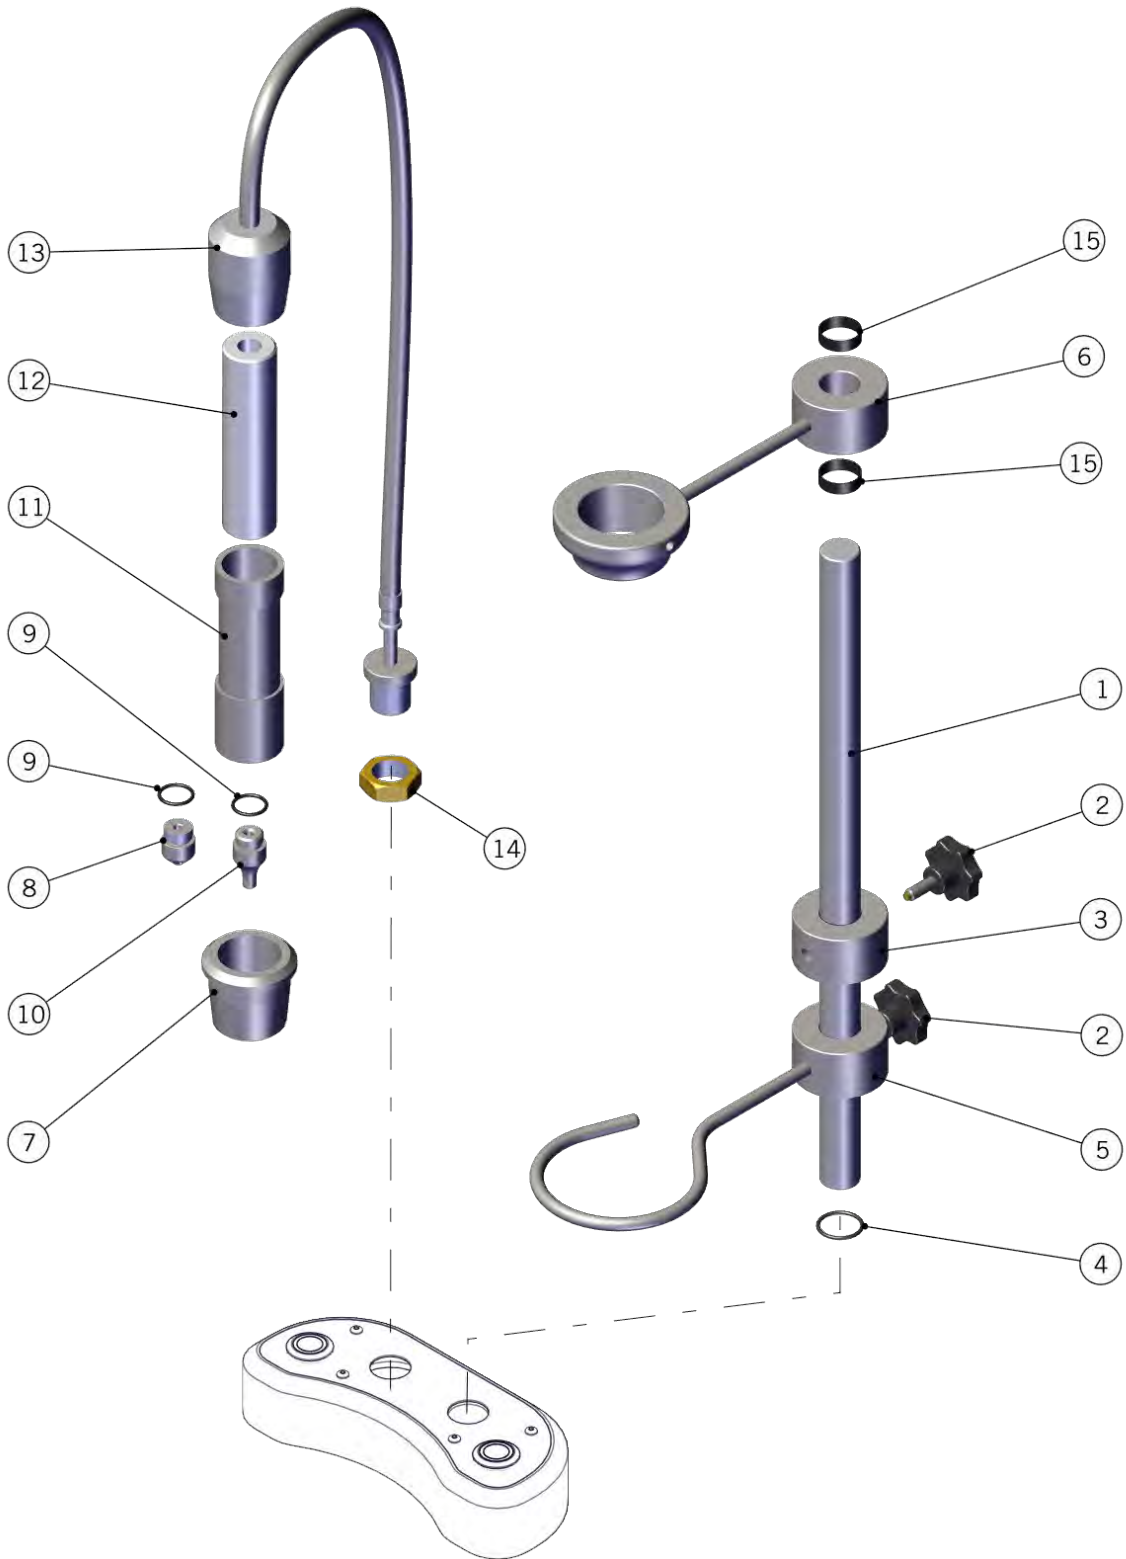

<b>POUR OVER TAP SYSTEM</b>	1	M-0097-02	SCREW M3X4
	2	M-0105-01	Pour-over font, base cover plate
	3	E-0043-01	Switch Ring Illuminated
	4	M-0148-01	O-ring, Pour Over, top seal, nitrile 70
	5	M-6011-01	POUR OVER TAP BASE
	6	M-0149-01	O-ring, Pour Over, bottom seal, nitrile
	7	M-0074-01	THREADED TUBE
	8	M-0076-01	"18-8 SS GENERAL PURPOSE FLAT WASHER 1-1
	9	M-5002-01	1.5 -12 MOUNTING NUT, 6061 ALUMINUM
	<b>Item</b>	<b>Part number</b>	<b>Description</b>

<b>POUR OVER TAP SYSTEM</b>	1	M-6012-01	POUR-OVER ROD
	2	M-0135-01	Pour-Over Carrier Hand knob, M6x16, Plas
	3	1105	LOCK SLEEVE W/ RINGS
	4	M-6013-01	PARKER-018 N70
	5	1104	HOOK HOLDER W/ RINGS
	6	1103	WATER WAND HOLDER W/ RINGS
	7	M-0072-01	Water wand bottom cap, 303 SS
	8	P-0102-01	Pour Over Hose Stub End, Taper Pipe Rigi
	9	M-0172-01	POUR-OVER NOZZLE ORING
	10	M-0073-01	"Fitting, Nipple, 1/4"" Male BSPP x 1/4"
	11	M-6009-01	WATER WAND HOUSING
	12	M-6014-01	TUBE HOT WATER WAND PTFE
	13	A-6003-02	HOSE HOT WATER POUROVER ASSEMBLY
	14	P-0107-01	Bulkead Locknut, 3/4 40, Brass
	15	F.1.147	RING GUIDE FOR ROD MODBAR
	Item	Part number	Description