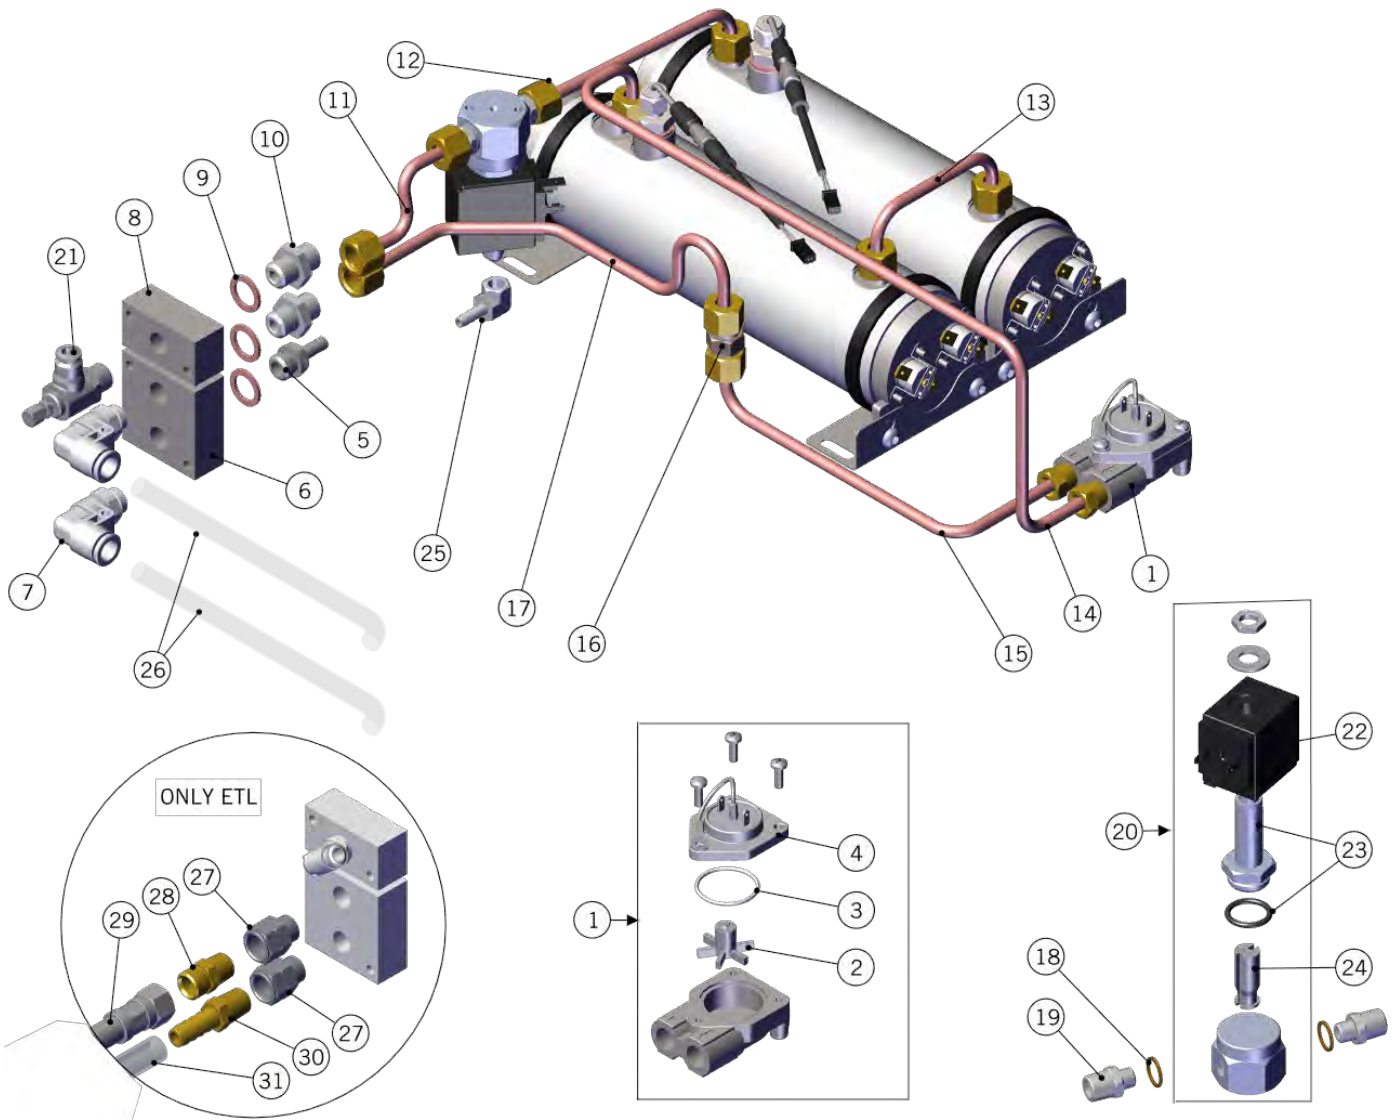

POUR OVER MODULE SYSTEM

1	LAD070.01	FLOW METER
2	LAD070/V	FLOW METER IMPELLER
3	LAD070/S1	FLOW METER O-RING
4	LAD070/S.01	FLOW METER FIELD SENSOR
5	P-0015-01	"Fitting, 1/4"" stem x 1/4 UNI, push con
6	P-5001-01	"Manifold, water inlet,5/8"" thickness -
7	A.7.012	FITTING PUSH-IN 90° PVDF G1/4M – 10
8	P-5002-01	"Manifold, water inlet,5/8"" thickness -
9	L100/1A	WASHER 13,5X19X1,5 COPPER
10	L037/3.01	NIPPLE G1/4M-G1/4M WR19 H25.5 BRASS TR.
11	P-6007-01	TUBE SOLENOID VALVE - MANIFOLD
12	P-0024-01	Tube caldaia outlet - elettrovalvola
13	P-0023-01	Tube collegamento inlet boiler con outle
14	P-0069-01	TUBE FLOWMETER – INLET BOILER POUROVER
15	P-6012-01	TUBE CHECK VALVE - FLOWMETER MODBAR
16	B.2.027	CHECK VALVE H27,5
17	P-6002-01	TUBE WATER INLET MODBAR - CHECK VALVE
18	L100/D	WASHER 10X14X1,5 COPPER
19	L053/1.01	NIPPLE R1/8M-R1/4M WR14 BRASS TR.
20	P-0127-01	24V DC SOLENOID ASSEMBLY COMPLETE
21	P-0092-01	"Flow control valve, flow out, 1/4"" tub
22	B.2.026	COIL SOLENOID VALVE 24
23	A.5.077	CANOTTO 316L C/O-RING PER EV MODBAR
24	L100/H	3-WAY SOLENOID VALVE VITON PLUNGER
25	P-6028-01	ELBOW FITTING G 1/8 M - G 1/8 F
26	T.3.008	FEP TUBE 10/8 mm
27	P-0104-01	FITTING G1/4M-NPT1/4F WR17 H23 BRASS TR.
28	A.1.009	NIPPLE NPT 1/4M- 9/16-24UNEF WR14 H26
29	T.5.003	BRAIDED HOSE 3/8 COMPR. WR17 210CM NSF
30	A.1.011	HOSE FITTING NPT 1/4 WR14 D10,4 BRASS
31	T.6.001.01	DRAIN TUBE PVC
Item	Part number	Description