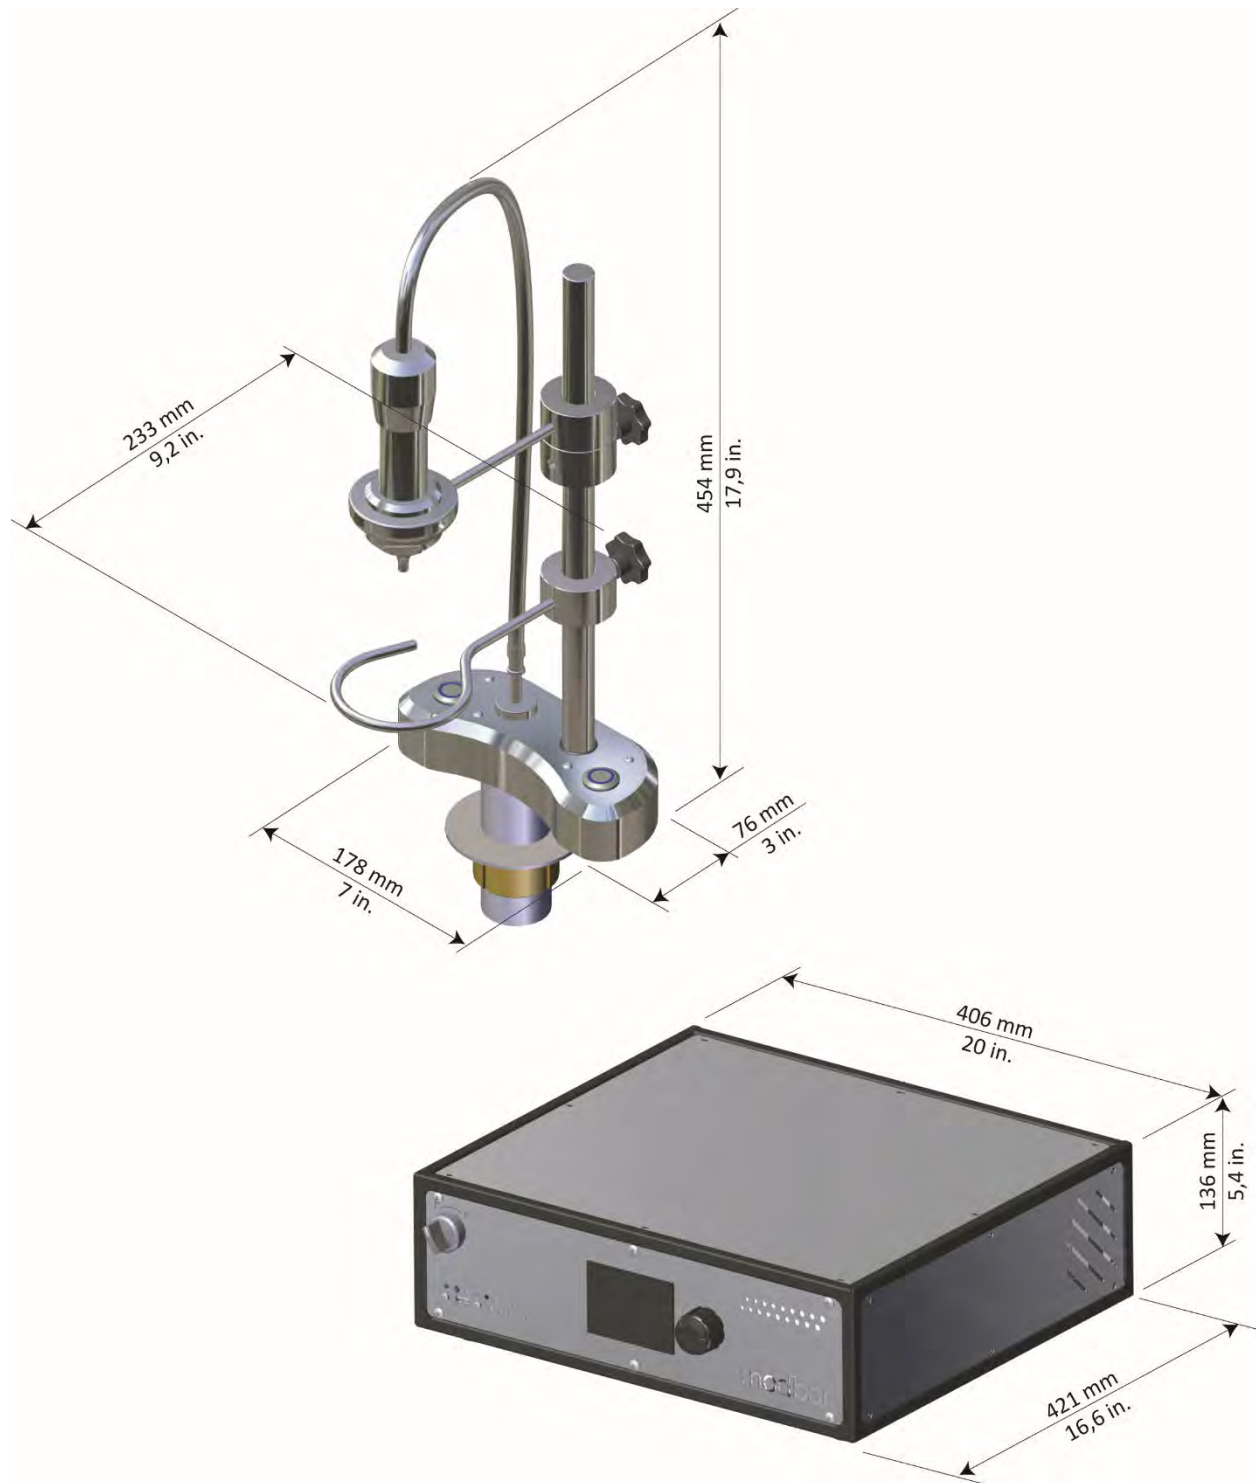

**modbar**<sup>TM</sup>  
modular brewing systems

**Parts Catalog**  
**Pour Over System**

**Contents**

SPECIFICATIONS .....3-4

POUR OVER TAP SYSTEM .....5-6

POUR OVER TAP SYSTEM .....7-8

POUR OVER MODULE SYSTEM.....9-10

POUR OVER MODULE SYSTEM.....11-12

POUR OVER MODULE SYSTEM.....13-14

POUR OVER MODULE SYSTEM.....15-16

DRAIN TRAYS .....17-168

<b>SPECIFICATION</b>	Electrical Voltage	V	220-240V	
	Weights	Kg	16 (Module) 6,9 (Tap)	
		lb	35 (Module) 15,2 (Tap)	
	Wattage	W	3000	
	Required Available Amperage	A	11	13
	Frequency	Hz	50/60	
	Capacity	liters	1	

<b>POUR OVER TAP SYSTEM</b>	1	M-0097-02	SCREW M3X4
	2	M-0105-01	Pour-over font, base cover plate
	3	E-0043-01	Switch Ring Illuminated
	4	M-0148-01	O-ring, Pour Over, top seal, nitrile 70
	5	M-6011-01	POUR OVER TAP BASE
	6	M-0149-01	O-ring, Pour Over, bottom seal, nitrile
	7	M-0074-01	THREADED TUBE
	8	M-0076-01	"18-8 SS GENERAL PURPOSE FLAT WASHER 1-1
	9	M-5002-01	1.5 -12 MOUNTING NUT, 6061 ALUMINUM
	<b>Item</b>	<b>Part number</b>	<b>Description</b>

<b>POUR OVER TAP SYSTEM</b>	1	M-6012-01	POUR-OVER ROD
	2	M-0135-01	Pour-Over Carrier Hand knob, M6x16, Plas
	3	1105	LOCK SLEEVE W/ RINGS
	4	M-6013-01	PARKER-018 N70
	5	1104	HOOK HOLDER W/ RINGS
	6	1103	WATER WAND HOLDER W/ RINGS
	7	M-0072-01	Water wand bottom cap, 303 SS
	8	P-0102-01	Pour Over Hose Stub End, Taper Pipe Rigi
	9	M-0172-01	POUR-OVER NOZZLE ORING
	10	M-0073-01	"Fitting, Nipple, 1/4"" Male BSPP x 1/4"
	11	M-6009-01	WATER WAND HOUSING
	12	M-6014-01	TUBE HOT WATER WAND PTFE
	13	A-6003-02	HOSE HOT WATER POUROVER ASSEMBLY
	14	P-0107-01	Bulkead Locknut, 3/4 40, Brass
	15	F.1.147	RING GUIDE FOR ROD MODBAR
	Item	Part number	Description