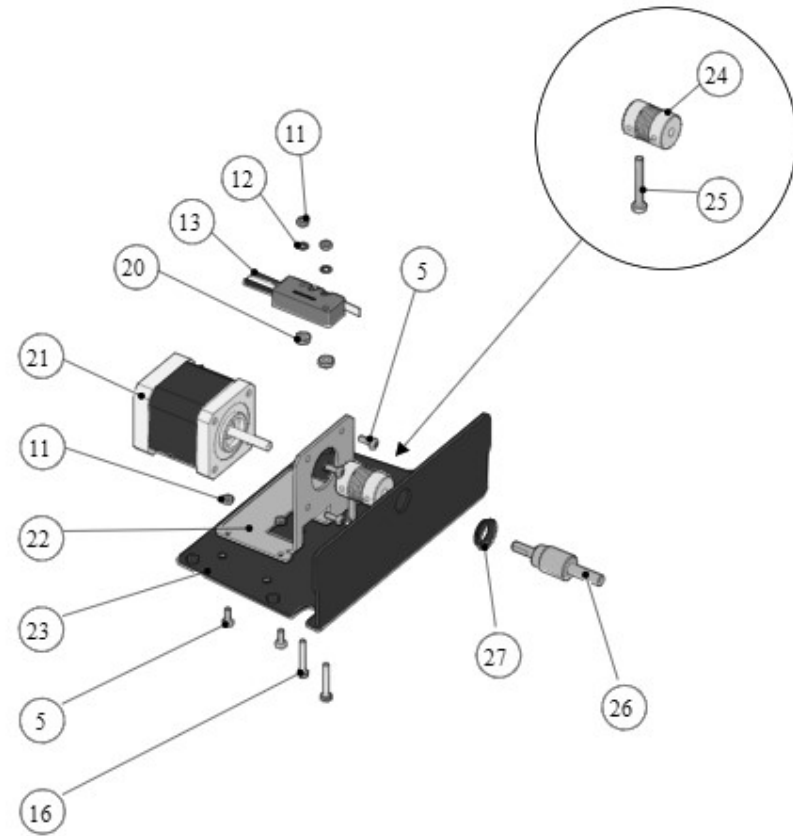

la marzocco
handmade in florence

13 - WALLY MILK ASSEMBLY