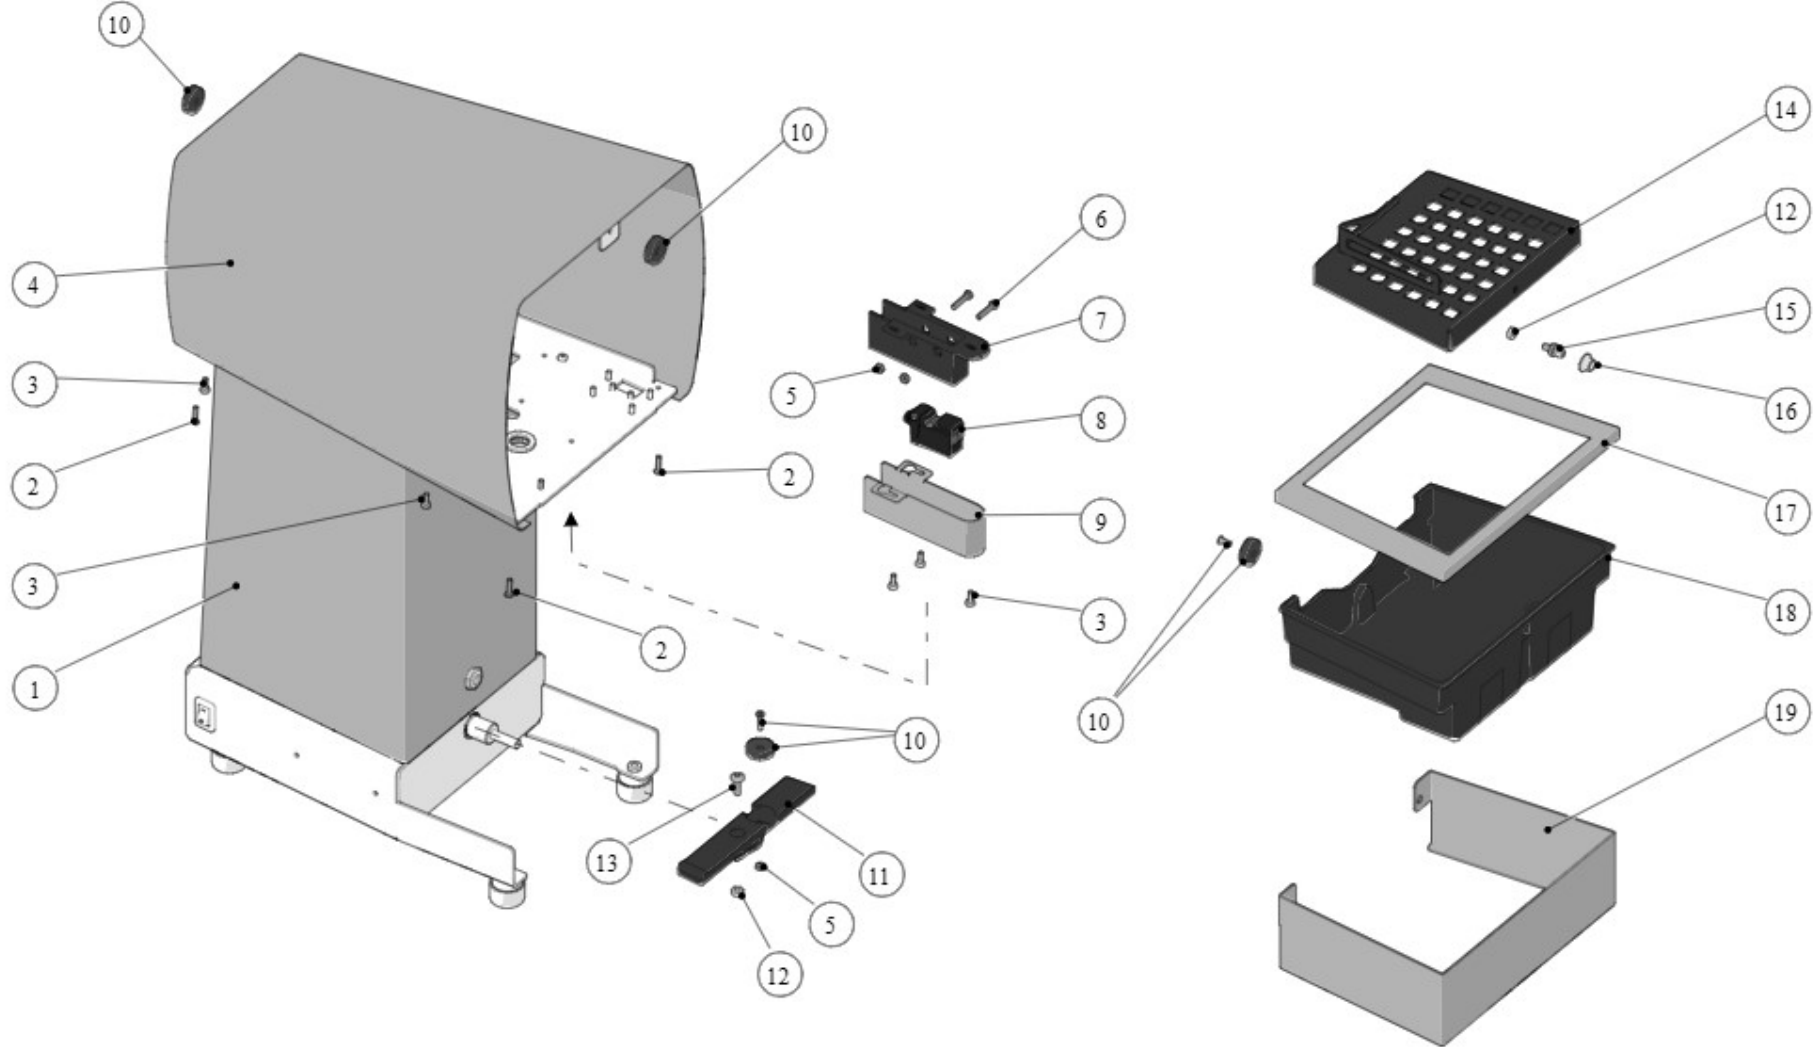

la marzocco
handmade in florence

PARTS WALLY

la marzocco
handmade in florence

07 - WALLY MILK ASSEMBLY

la marzocco

handmade in florence

Item	Part number	Description
0001	C.1.564	COVER EXTERNAL WALLY
0002	I.1.045	SCREW M3X12 PHILLIPS COUNTERSUNK S/S A2
0003	VITE3X8	SCREW M3X8 PHILLIPS ROUND-PAN S/S A2
0004	C.1.540	COVER TOP WALLY WITH BRACKETS
0005	DADOINOXM3	NUT M3 H2 WR5,5 S/S A2
0006	VITE3X16	SCREW M3X16 CHEESE BRASS
0007	F.1.192	SUPPORT WALLY TOF SENSOR
0008	E.1.076	ULTRASOUND TOF DISTANCE SENSOR
0009	C.1.542	COVER SHEET METAL WALLY SENSOR
0010	F.9.004.R	MAGNET KIT
0011	F.1.189	BLOCK FOR PLATFORM TILTING
0012	DADO4AUTOBL	SELF LOCK NUT M4 H5,5 WR7 GALVANIZED
0013	CL22/V	SCREW M4X12 PHILLIPS BUTTON HEAD S/S A2
0014	C.1.561	GRID WITH FRAME WALLY
0015	F.3.145	PIN GRID TILTING
0016	F.1.152	BUSHING FLANGED 6X8X6
0017	C.1.569	GRID FRAME WALLY
0018	F.1.188	DRAIN BOX WALLY
0019	C.1.552	COVER TRAY DRAIN WALLY

la marzocco
handmade in florence

09 - WALLY MILK ASSEMBLY

la marzocco

handmade in florence

Item	Part number	Description
0001	I.1.054	SCREW M3X5 PHILLIPS ROUND PAN S/S A2
0002	C.1.551	BRACKET POWER SUPPLY WALLY
0003	I.6.012	STANDOFF HEX THREADED
0004	E.2.075	POWER SUPPLY 24V 130W ACD
0005	DADOINOXM3	NUT M3 H2 WR5,5 S/S A2
0006	I.1.127	SCREW SHOULDER M3x10 - DIN 923
0007	C.1.550	COVER BACK WALLY
0008	VITE3X8	SCREW M3X8 PHILLIPS ROUND-PAN S/S A2
0009	E.4.304	WIRED FAN 12V CABLE 70 MM
0010	C.1.562	FRAME BACK POLISHED WALLY
0011	D.4.045	LOGO WALLY
0012	C.1.559	BRACKET ELECTRONIC BOARD WALLY
0013	I.2.006	SPACER M3X8-M3X5 WR5 BRASS TREATED
0014	E.1.073	WALLY MILK BOARD
0015	F.1.186	COVER FRONT WALLY
0016	E.2.094	PUSH BUTTON SWITCH M22x1
0017	E.2.062	ENCODER LEVA
0018	C.1.547	BRACKET FOR ENCODER
0019	I.1.141	SOCKET GRUB SCREW M4X3 S/S
0020	F.3.141	BODY SPLINED ENCODER HANDLE WALLY
0021	F.3.143	BODY FOR ENCODER BUTTON WALLY