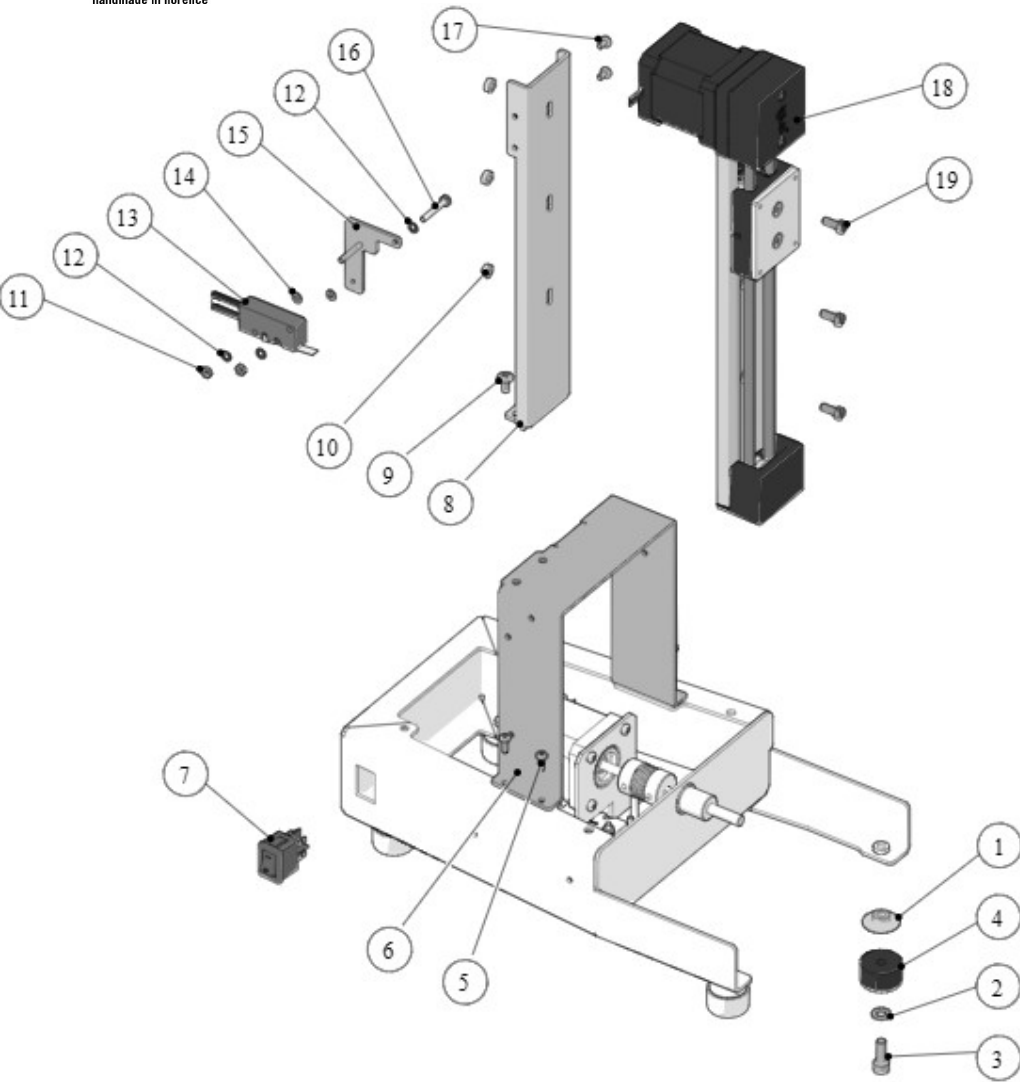

la marzocco
handmade in florence

13 - WALLY MILK ASSEMBLY