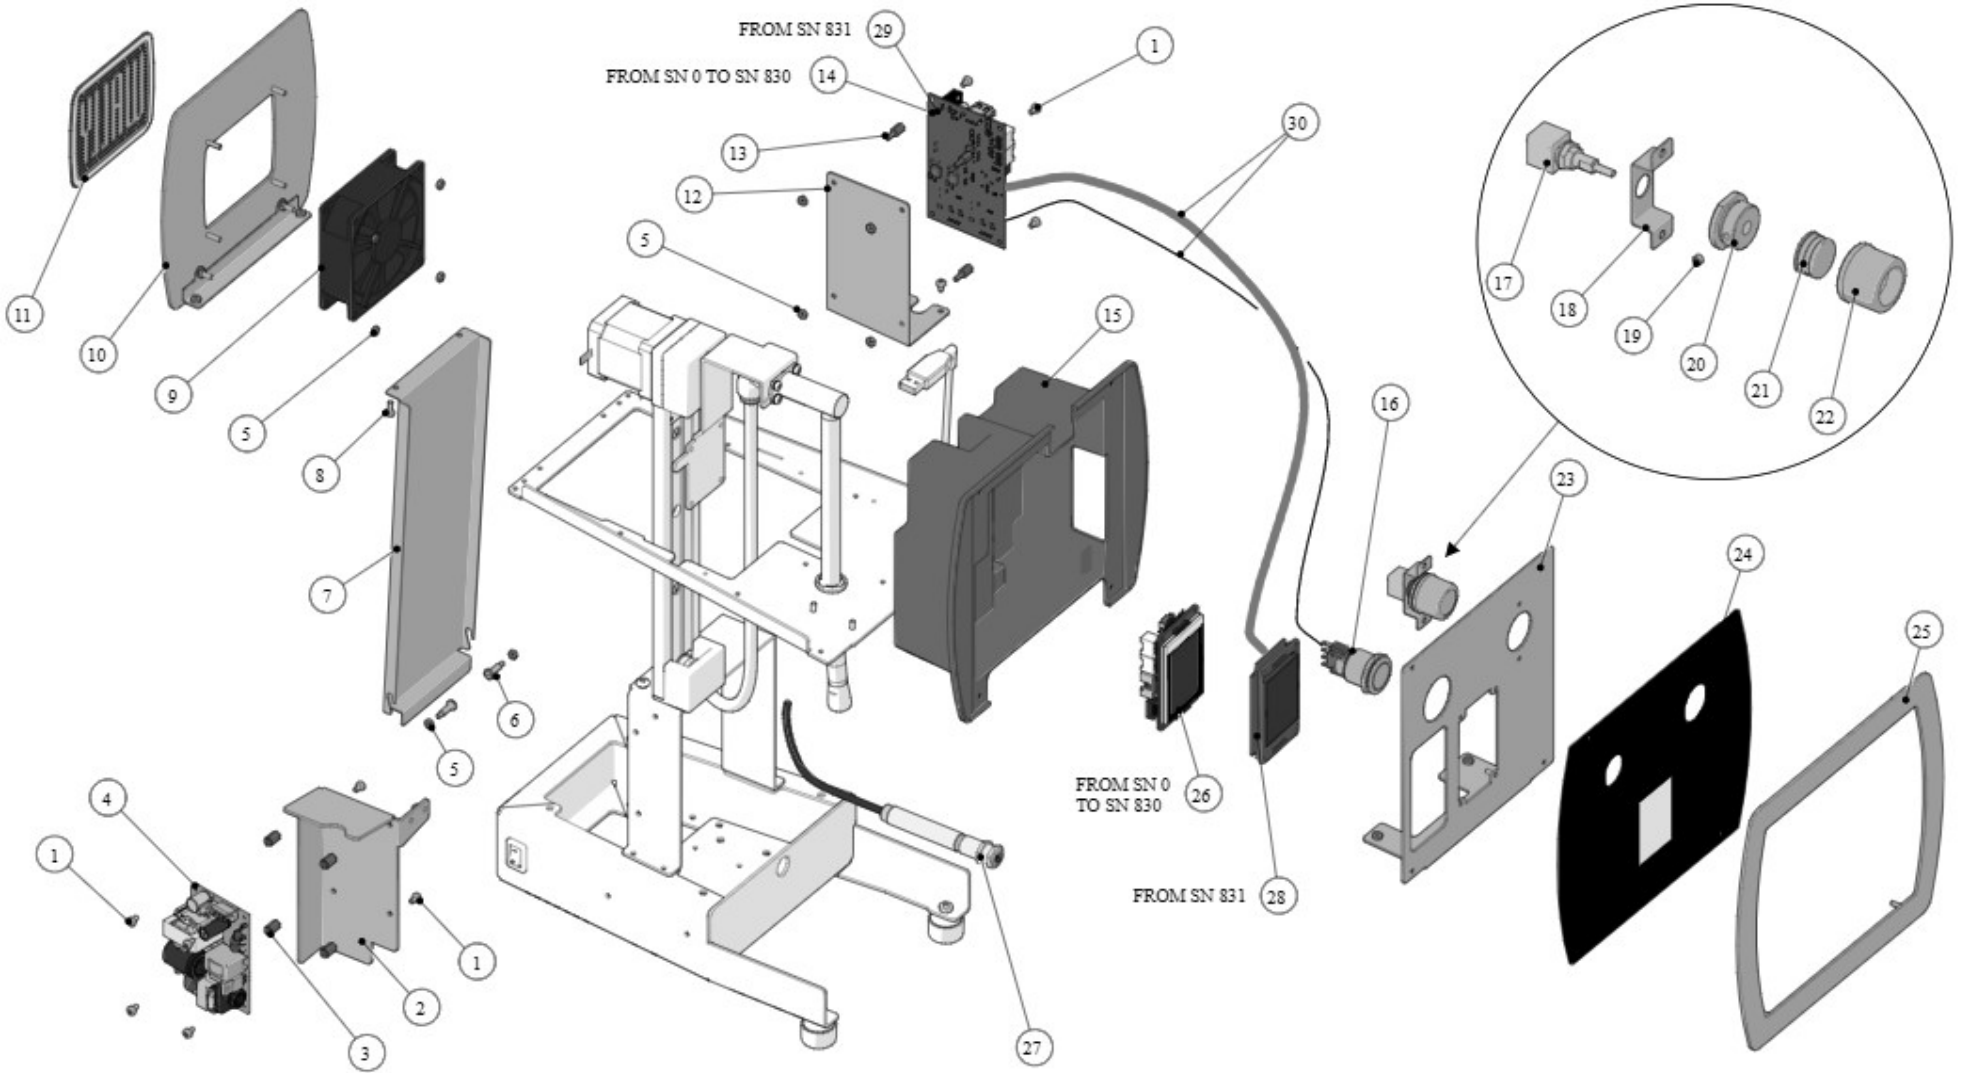

la marzocco
handmade in florence

PARTS WALLY

la marzocco
handmade in florence

07 - WALLY MILK ASSEMBLY

la marzocco

handmade in florence

Item	Part number	Description
0001	C.1.564	COVER EXTERNAL WALLY
0002	I.1.045	SCREW M3X12 PHILLIPS COUNTERSUNK S/S A2
0003	VITE3X8	SCREW M3X8 PHILLIPS ROUND-PAN S/S A2
0004	C.1.540	COVER TOP WALLY WITH BRACKETS
0005	DADOINOXM3	NUT M3 H2 WR5,5 S/S A2
0006	VITE3X16	SCREW M3X16 CHEESE BRASS
0007	F.1.192	SUPPORT WALLY TOF SENSOR
0008	E.1.076	ULTRASOUND TOF DISTANCE SENSOR
0009	C.1.542	COVER SHEET METAL WALLY SENSOR
0010	F.9.004.R	MAGNET KIT
0011	F.1.189	BLOCK FOR PLATFORM TILTING
0012	DADO4AUTOBL	SELF LOCK NUT M4 H5,5 WR7 GALVANIZED
0013	CL22/V	SCREW M4X12 PHILLIPS BUTTON HEAD S/S A2
0014	C.1.561	GRID WITH FRAME WALLY
0015	F.3.145	PIN GRID TILTING
0016	F.1.152	BUSHING FLANGED 6X8X6
0017	C.1.569	GRID FRAME WALLY
0018	F.1.188	DRAIN BOX WALLY
0019	C.1.552	COVER TRAY DRAIN WALLY

la marzocco
handmade in florence

09 - WALLY MILK ASSEMBLY

la marzocco

handmade in florence

Item	Part number	Description
0001	I.1.054	SCREW M3X5 PHILLIPS ROUND PAN S/S A2
0002	C.1.551	BRACKET POWER SUPPLY WALLY
0003	I.6.012	STANDOFF HEX THREADED
0004	E.2.075	POWER SUPPLY 24V 130W ACD
0005	DADOINOXM3	NUT M3 H2 WR5,5 S/S A2
0006	I.1.127	SCREW SHOULDER M3x10 - DIN 923
0007	C.1.550	COVER BACK WALLY
0008	VITE3X8	SCREW M3X8 PHILLIPS ROUND-PAN S/S A2
0009	E.4.304	WIRED FAN 12V CABLE 70 MM
0010	C.1.562	FRAME BACK POLISHED WALLY
0011	D.4.045	LOGO WALLY
0012	C.1.559	BRACKET ELECTRONIC BOARD WALLY
0013	I.2.006	SPACER M3X8-M3X5 WR5 BRASS TREATED
0014	E.1.073	WALLY MILK BOARD
0015	F.1.186	COVER FRONT WALLY
0016	E.2.094	PUSH BUTTON SWITCH M22x1
0017	E.2.062	ENCODER LEVA
0018	C.1.547	BRACKET FOR ENCODER
0019	I.1.141	SOCKET GRUB SCREW M4X3 S/S
0020	F.3.141	BODY SPLINED ENCODER HANDLE WALLY
0021	F.3.143	BODY FOR ENCODER BUTTON WALLY