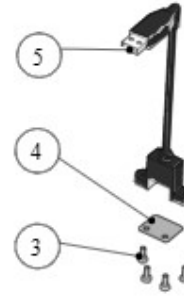

la marzocco
handmade in florence

15 - ACCESSORIES

KIT FOR INTERNAL CONNECTION
TO ESPRESSO MACHINE