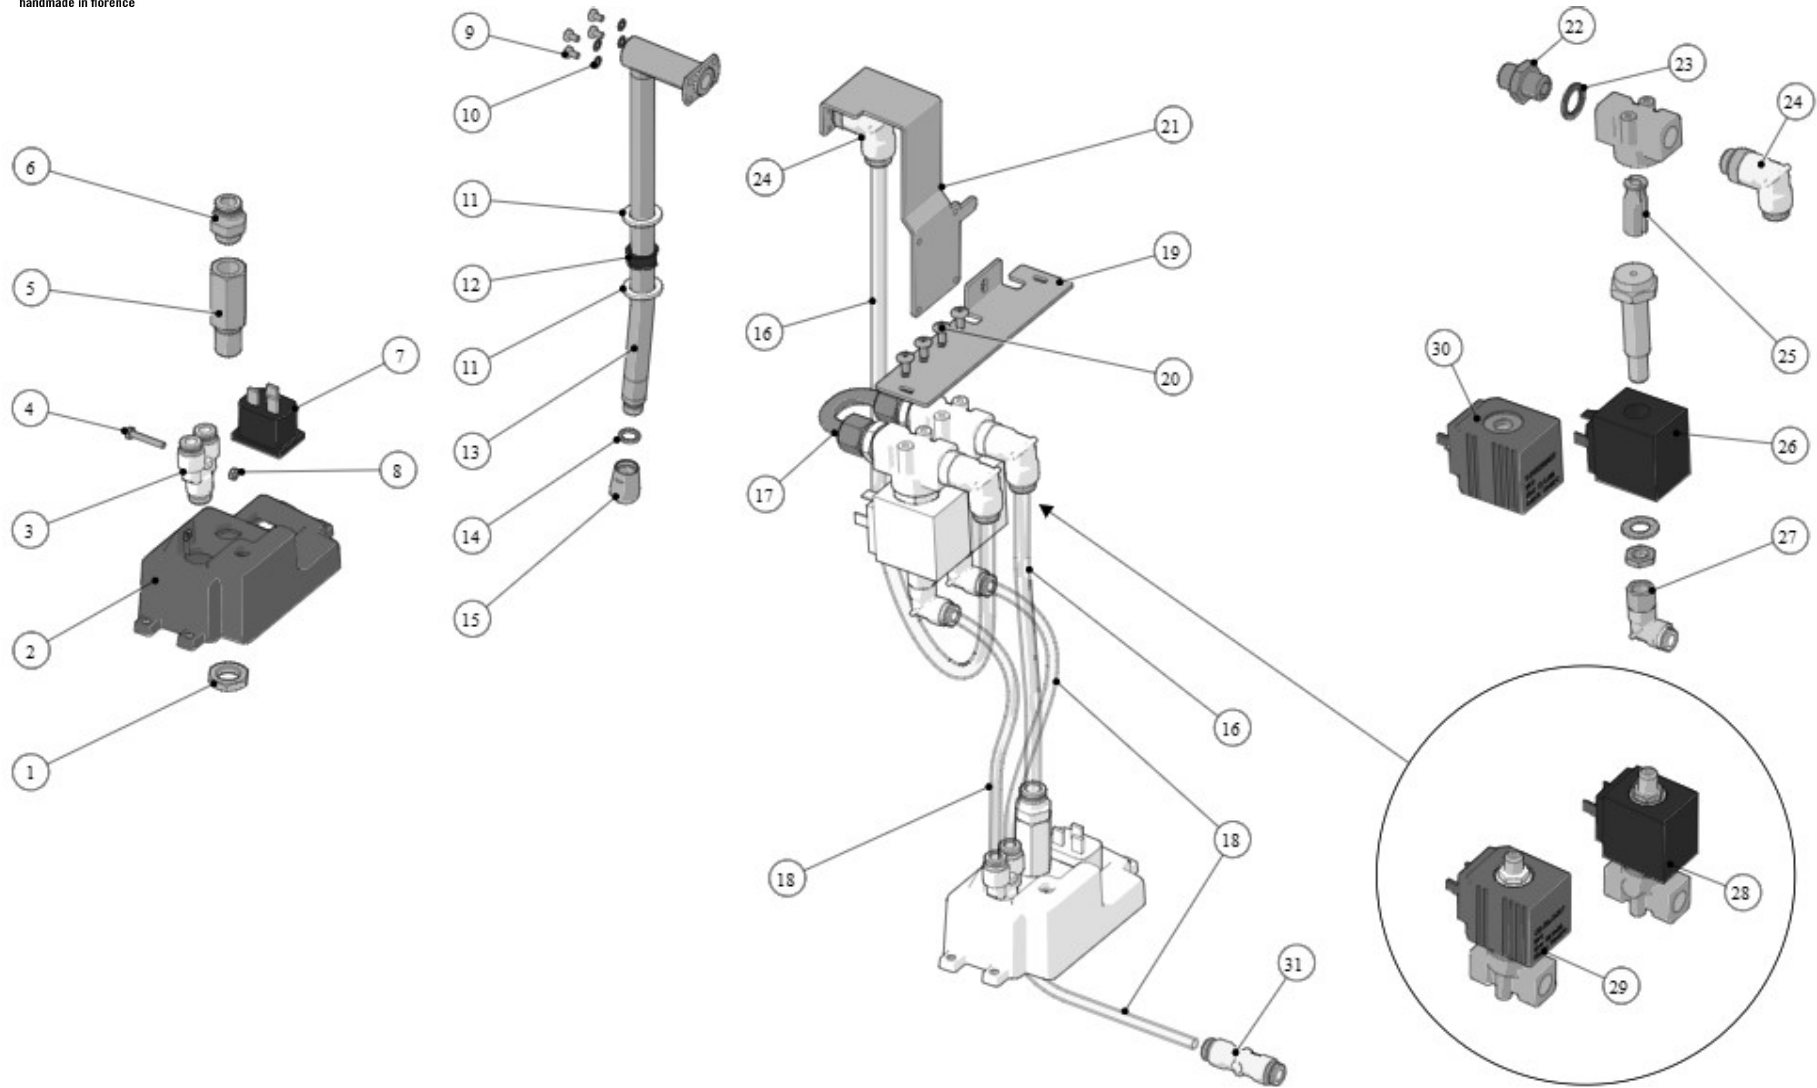

la marzocco
handmade in florence

09 - WALLY MILK ASSEMBLY

la marzocco

handmade in florence

Item	Part number	Description
0001	I.1.054	SCREW M3X5 PHILLIPS ROUND PAN S/S A2
0002	C.1.551	BRACKET POWER SUPPLY WALLY
0003	I.6.012	STANDOFF HEX THREADED
0004	E.2.075	POWER SUPPLY 24V 130W ACD
0005	DADOINOXM3	NUT M3 H2 WR5,5 S/S A2
0006	I.1.127	SCREW SHOULDER M3x10 - DIN 923
0007	C.1.550	COVER BACK WALLY
0008	VITE3X8	SCREW M3X8 PHILLIPS ROUND-PAN S/S A2
0009	E.4.304	WIRED FAN 12V CABLE 70 MM
0010	C.1.562	FRAME BACK POLISHED WALLY
0011	D.4.045	LOGO WALLY
0012	C.1.559	BRACKET ELECTRONIC BOARD WALLY
0013	I.2.006	SPACER M3X8-M3X5 WR5 BRASS TREATED
0014	E.1.073	WALLY MILK BOARD
0015	F.1.186	COVER FRONT WALLY
0016	E.2.094	PUSH BUTTON SWITCH M22x1
0017	E.2.062	ENCODER LEVA
0018	C.1.547	BRACKET FOR ENCODER
0019	I.1.141	SOCKET GRUB SCREW M4X3 S/S
0020	F.3.141	BODY SPLINED ENCODER HANDLE WALLY
0021	F.3.143	BODY FOR ENCODER BUTTON WALLY

la marzocco
handmade in florence

11 - WALLY MILK ASSEMBLY

la marzocco

handmade in florence

Item	Part number	Description
0001	L146	NUT G1/4 H4,5 WR19 BRASS
0002	F.1.187	COVER BASE WALLY
0003	A.7.017	FITTING PUSH-IN Y 6-6-6 PPSU
0004	I.1.055	SCREW M3X20 HEX HEAD S/S A2
0005	A.5.146	FITTING G1/4M-G1/4F WR17 H51 S/S
0006	A.5.147	FITTING PUSH-IN STRAIGHT 8-G1/4M S/S
0007	E.4.246	PLUG PANEL 10A 250V
0008	DADOINOXM3	NUT M3 H2 WR5,5 S/S A2
0009	I.1.054	SCREW M3X5 PHILLIPS ROUND PAN S/S A2
0010	I.3.007	TOOTH LOCK WASHER 3,4X6X0,5 GALVANIZED
0011	I.6.019.01	WASHER WAND COVERING
0012	F.1.194	CLIP BEARING Ø12-H6
0013	T.2.015	STEAM WAND PERFORMANCE TOUCH WALLY
0014	H.1.027	O-RING 1,78x7,65 VITON 70 ShA
0015	A.5.148	TORNADO TIP 60°
0016	T.3.011	PFA TUBE 8MM – 6MM
0017	T.1.282	TUBE WATER SENSOR - INLET FITTING
0018	T.3.007	PFA TUBE 6mm - 4mm
0019	C.1.560	CROSSBAR BLOCKING
0020	I.1.006	SCREW M4X8 PHILLIPS BUTTON HEAD S/S A2
0021	C.1.558.01	BRACKET STEAM WAND WALLY