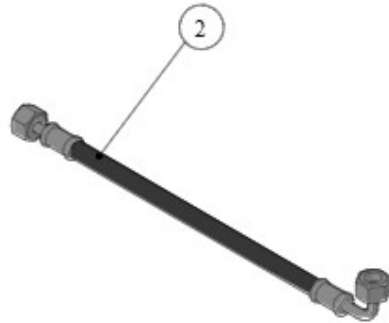

la marzocco
handmade in florence

15 - ACCESSORIES

KIT FOR INTERNAL CONNECTION
TO ESPRESSO MACHINE