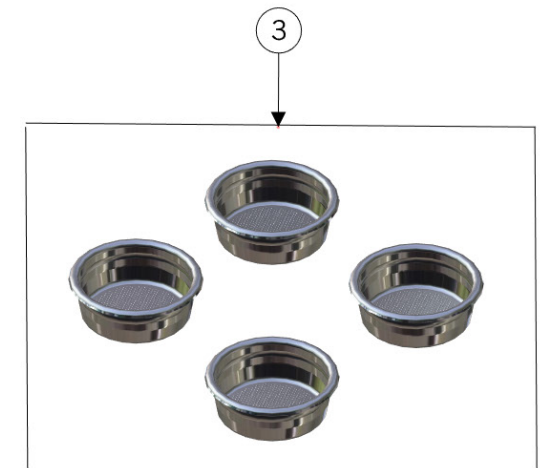

SCALES VERSION - PORTAFILTER ASSEMBLY

la marzocco

handmade in florence

SCALES VERSION - PORTAFILTER ASSEMBLY

Portafiltri	1	931-2	2 PRECISION PORTAFILTER KIT	KIT 2 PORTAFILTRI DI PRECISIONE
	2	931-3	3 PRECISION PORTAFILTER KIT	KIT 3 PORTAFILTRI DI PRECISIONE
	3	932	4x 17g S/S PRECISION FILTER BASKET KIT	KIT 4 FILTRI 17G PESATI
	Item	Part number/Codice	Description	Descrizione