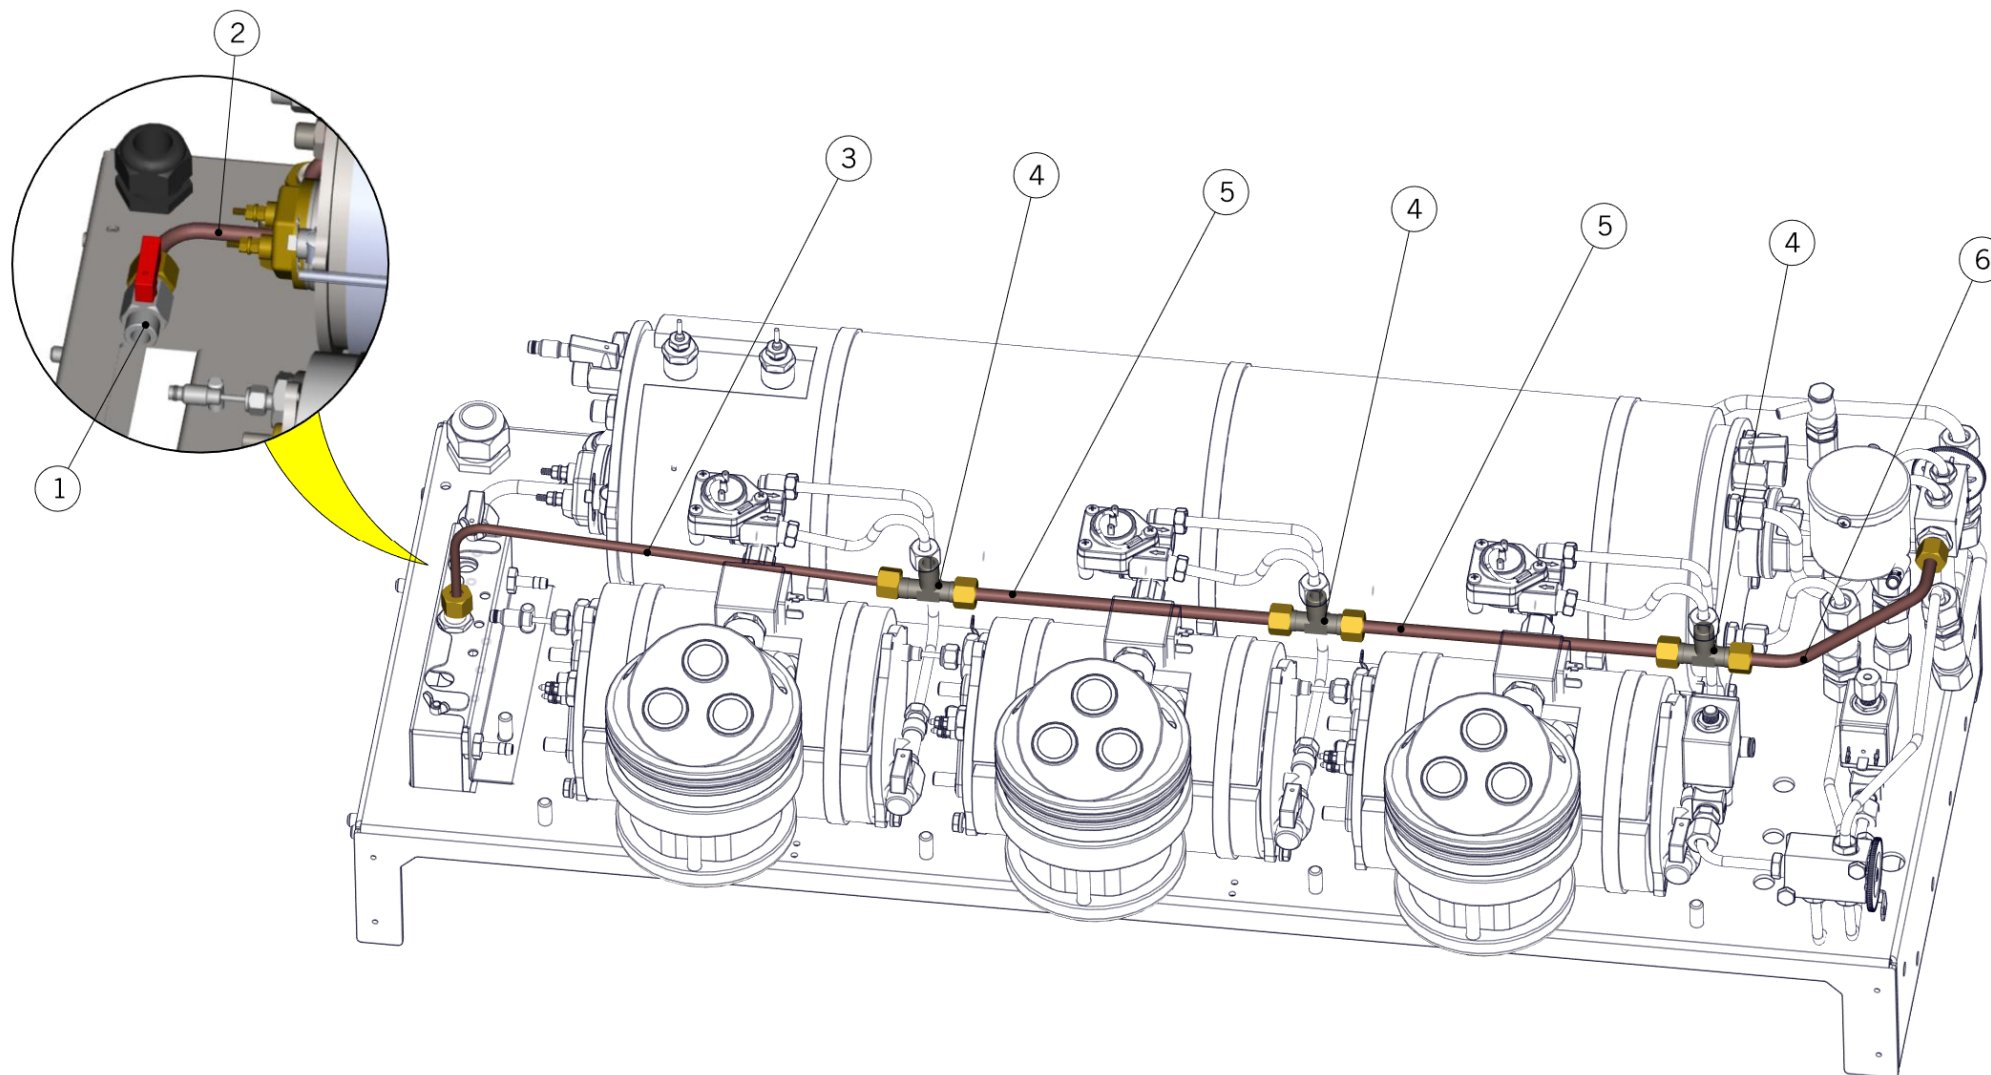

la marzocco

handmade in florence

HYDRAULIC ASSEMBLY

la marzocco

handmade in florence

HYDRAULIC ASSEMBLY

Impianto Idraulico	1	L164/MM.02	BALL VALVE WITH METAL KNOB TREATED	RUBINETTO A SFERA 3/8 M-M TRATTATO
	2	T.1.123	DRAIN TUBE STEAM BOILER STRADA	TUBO SCARICO CALDAIA VAPORE STRADA
	3	T.1.114	TUBE C.B.1 TEE - EXP.VALVE STRADA 3MP	TUBO T C.CAFFE'1-V. ESPANSIONE STRADA MP
		T.1.137	TUBE COFFEE B.1 - EXP.V.1 STRADA EP	TUBO C.CAFFE'1 - V.ESP.1 STRADA EP
	4	A.2.002.01	TEE FITTING R1/4M WR13 BRASS TREATED	RACCORDO A T R1/4M CH13 OTTONE TRATT.
	5	T.1.113	TUBE COFFEE B. CONNECTION STRADA MP	TUBO COLLEGAMENTO C.CAFFE' STRADA MP
	6	T.1.111	TUBE MIX V. - COFFEE B. TEE STRADA	TUBO V.MISC. - T C.CAFFE' STRADA
Item	Part number/Codice		Description	Descrizione