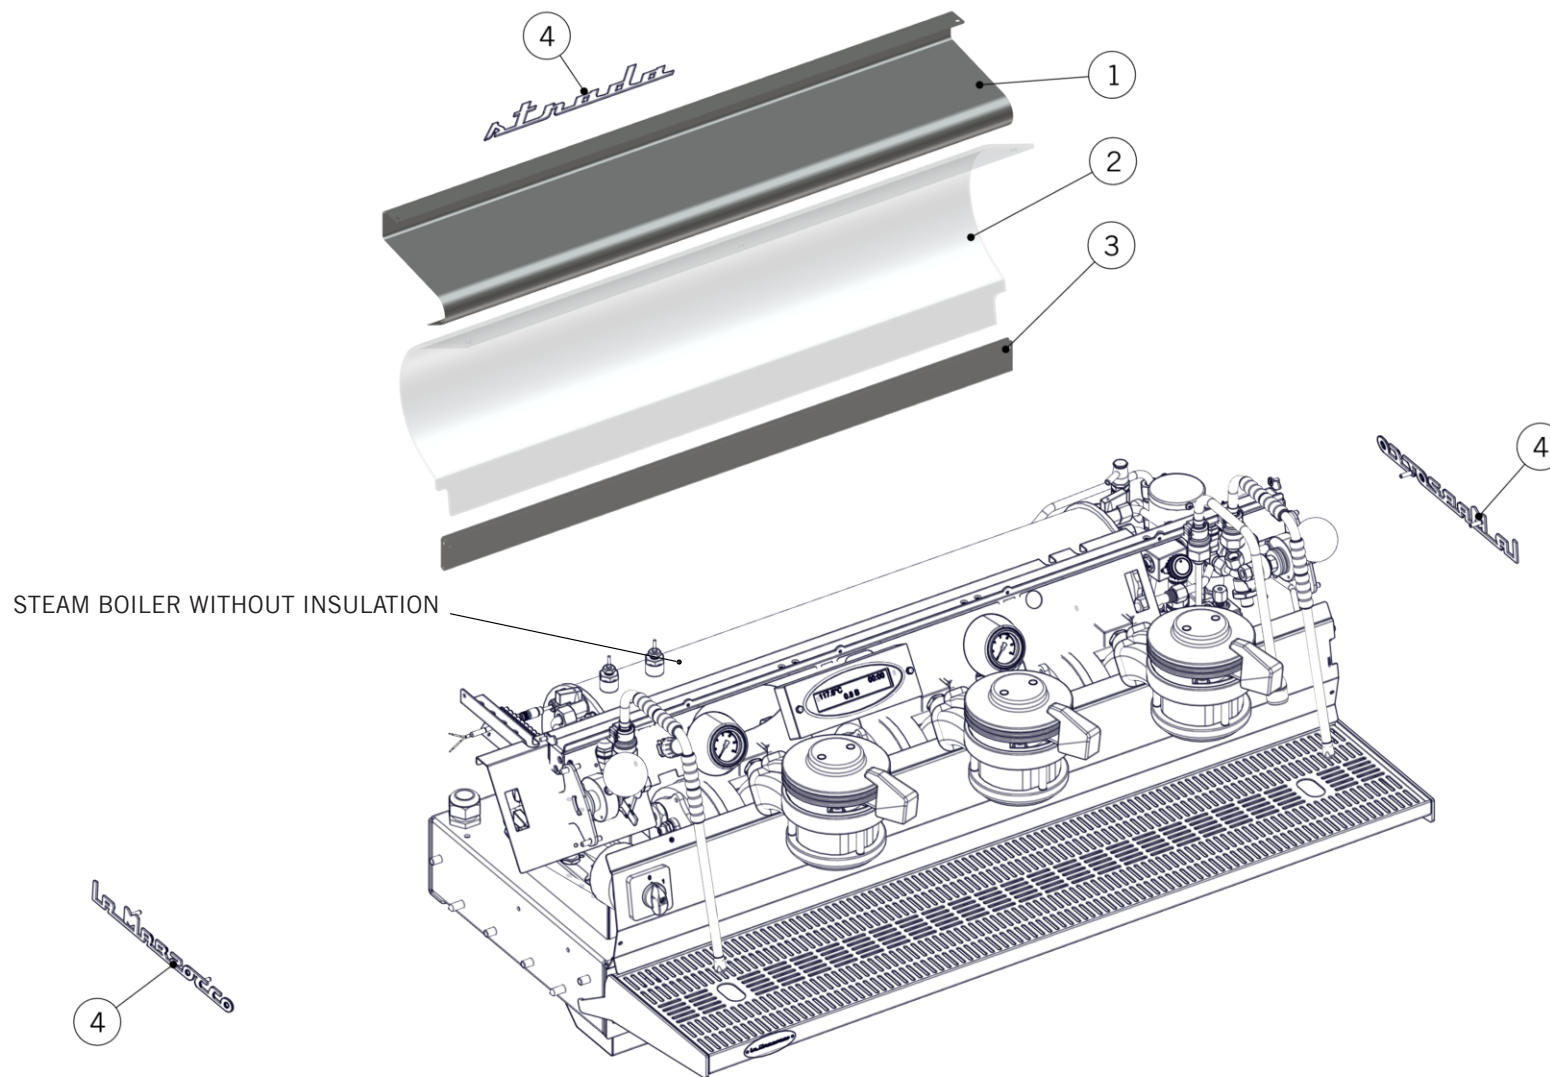

STRADA - TRANSPARENT GLASS BACK PANEL CUSTOMIZATION