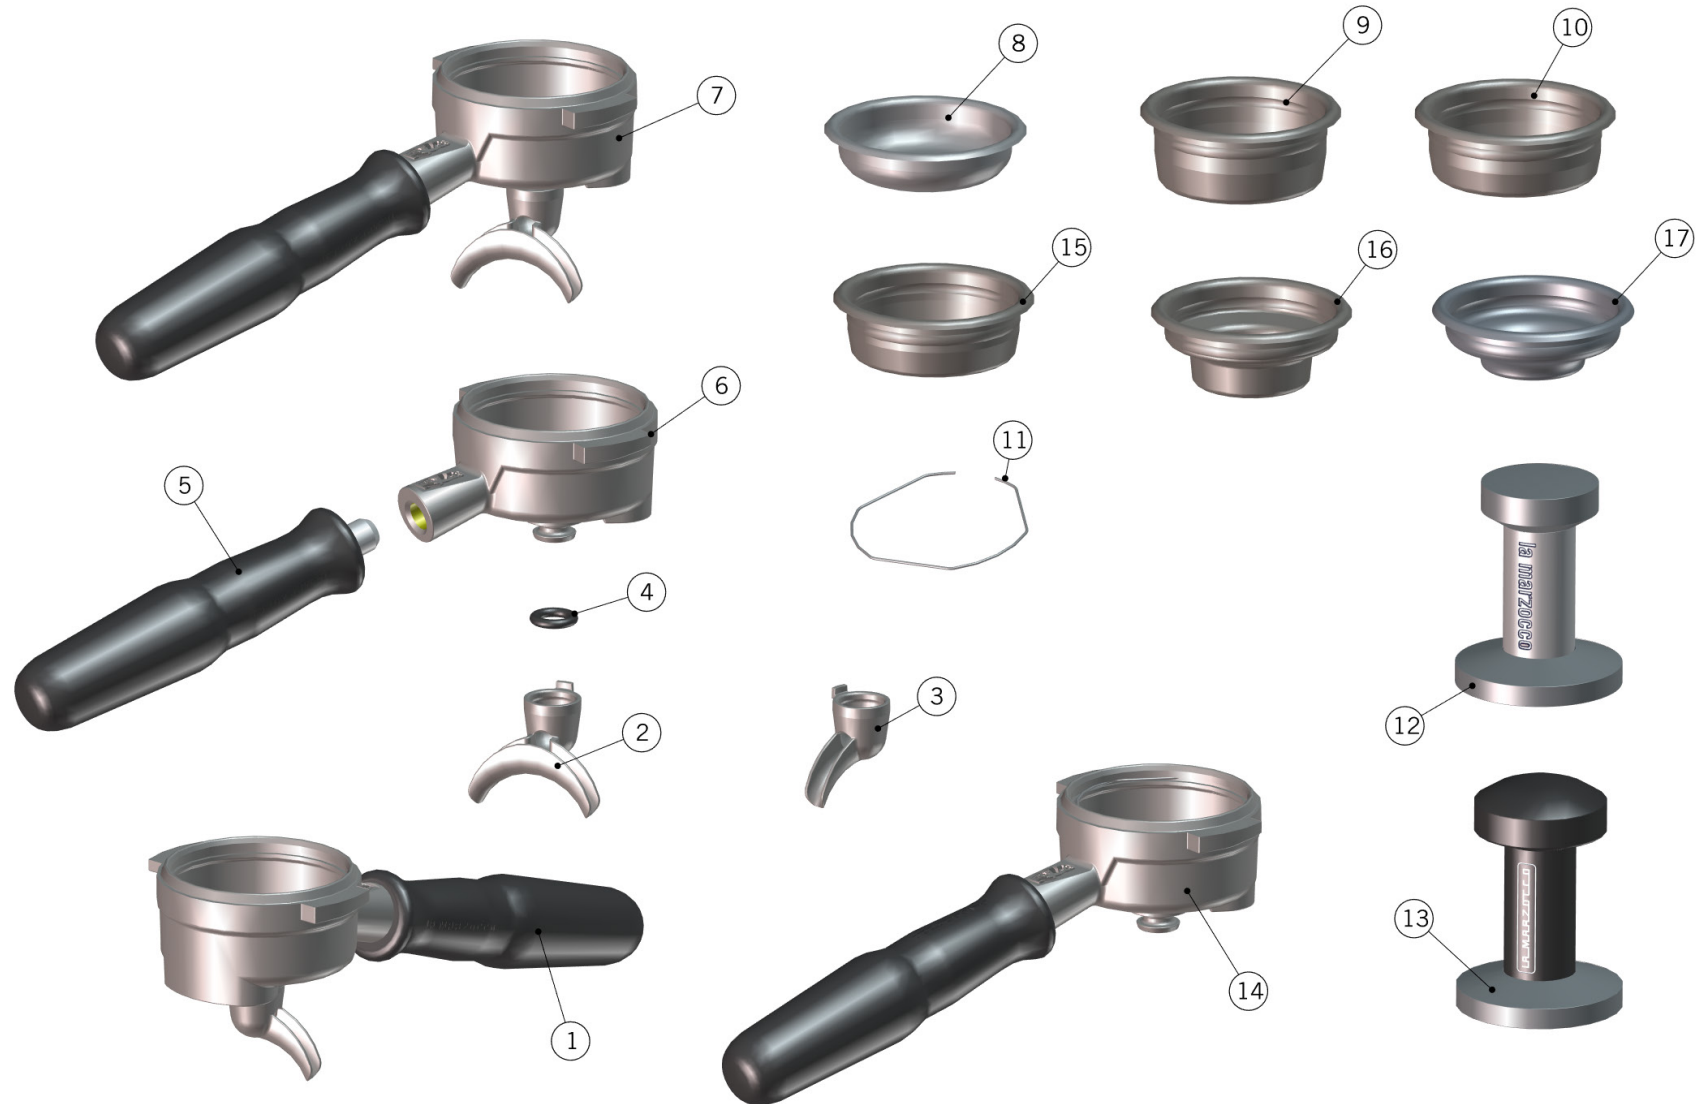

la marzocco
handmade in florence

PORTAFILTER ASSEMBLY

la marzocco

handmade in florence

PORTAFILTER ASSEMBLY

Portafiltri

1	L111/1AC	STAINLESS STEEL PORTAFILTER -1 CUP SPOUT	PORTAFILTRO INOX UNA TAZZA
2	A.5.014.01	S/S DOUBLE SPOUT	BECCUCCIO DOPPIO INOX
3	A.5.013.01	S/S SINGLE SPOUT	BECCUCCIO SINGOLO INOX
4	H.1.017	O-RING 3,53X9,12 EPDM 70 ShA	O-RING 3,53X9,12 EPDM 70 ShA
	H.1.017.02	O-RING 9,21x3,37 EPDM FDA	O-RING 9,21x3,37 EPDM FDA
5	L112/G12	PORTAFILTER HANDLE M12	MANOPOLA PORTAFILTRO M12
6	L111/SS.R	STAINLESS STEEL PORTAFILTER WITH HANDLE	PORTAFILTRO INOX CON MANICO
7	L111/2NAC	S/S PORTAFILTER WITH 2 CUP SPOUT	PORTAFILTRO INOX 2 TAZZE FISSO
8	L115/C	BLIND FILTER	FILTRO CIECO X LAVAGGIO
9	F.3.026.S.01	FILTER BASKET 21G S/S HIGH PRECISION	FILTRO 21G INOX ALTA PRECISIONE
10	F.3.027.S.01	FILTER BASKET 17G S/S HIGH PRECISION	FILTRO 17G INOX ALTA PRECISIONE
11	L113	SPRING D WIRE1,1 S/S FILTER LOCK	MOLLA DFILO1,1 INOX FERMAFILTRO
12	F.3.045	S/S-ALUMINUM SINGLE-DOUBLE TAMPER	PRESSINO INOX-ALLUMINIO SINGOLO-DOPPIO
13	F.3.031.01	ANODIZED DOUBLE TAMPER S/S US VERSION	PRESSINO DOPPIO VERSIONE US ANODIZZATO
14	L111/SS.R	STAINLESS STEEL PORTAFILTER WITH HANDLE	PORTAFILTRO INOX CON MANICO
15	F.3.028.S.01	FILTER BASKET 14G S/S HIGH PRECISION	FILTRO 14G INOX ALTA PRECISIONE
16	F.3.029.S	FILTER BASKET 7G S/S HIGH PRECISION	FILTRO 7G INOX ALTA PRECISIONE
	F.3.054	7g HIGH PRECISION ITALIAN FILTER STRADA	7G FILTRO ITALIA ALTA PRECISIONE STRADA
Item	Part number/Codice	Description	Descrizione