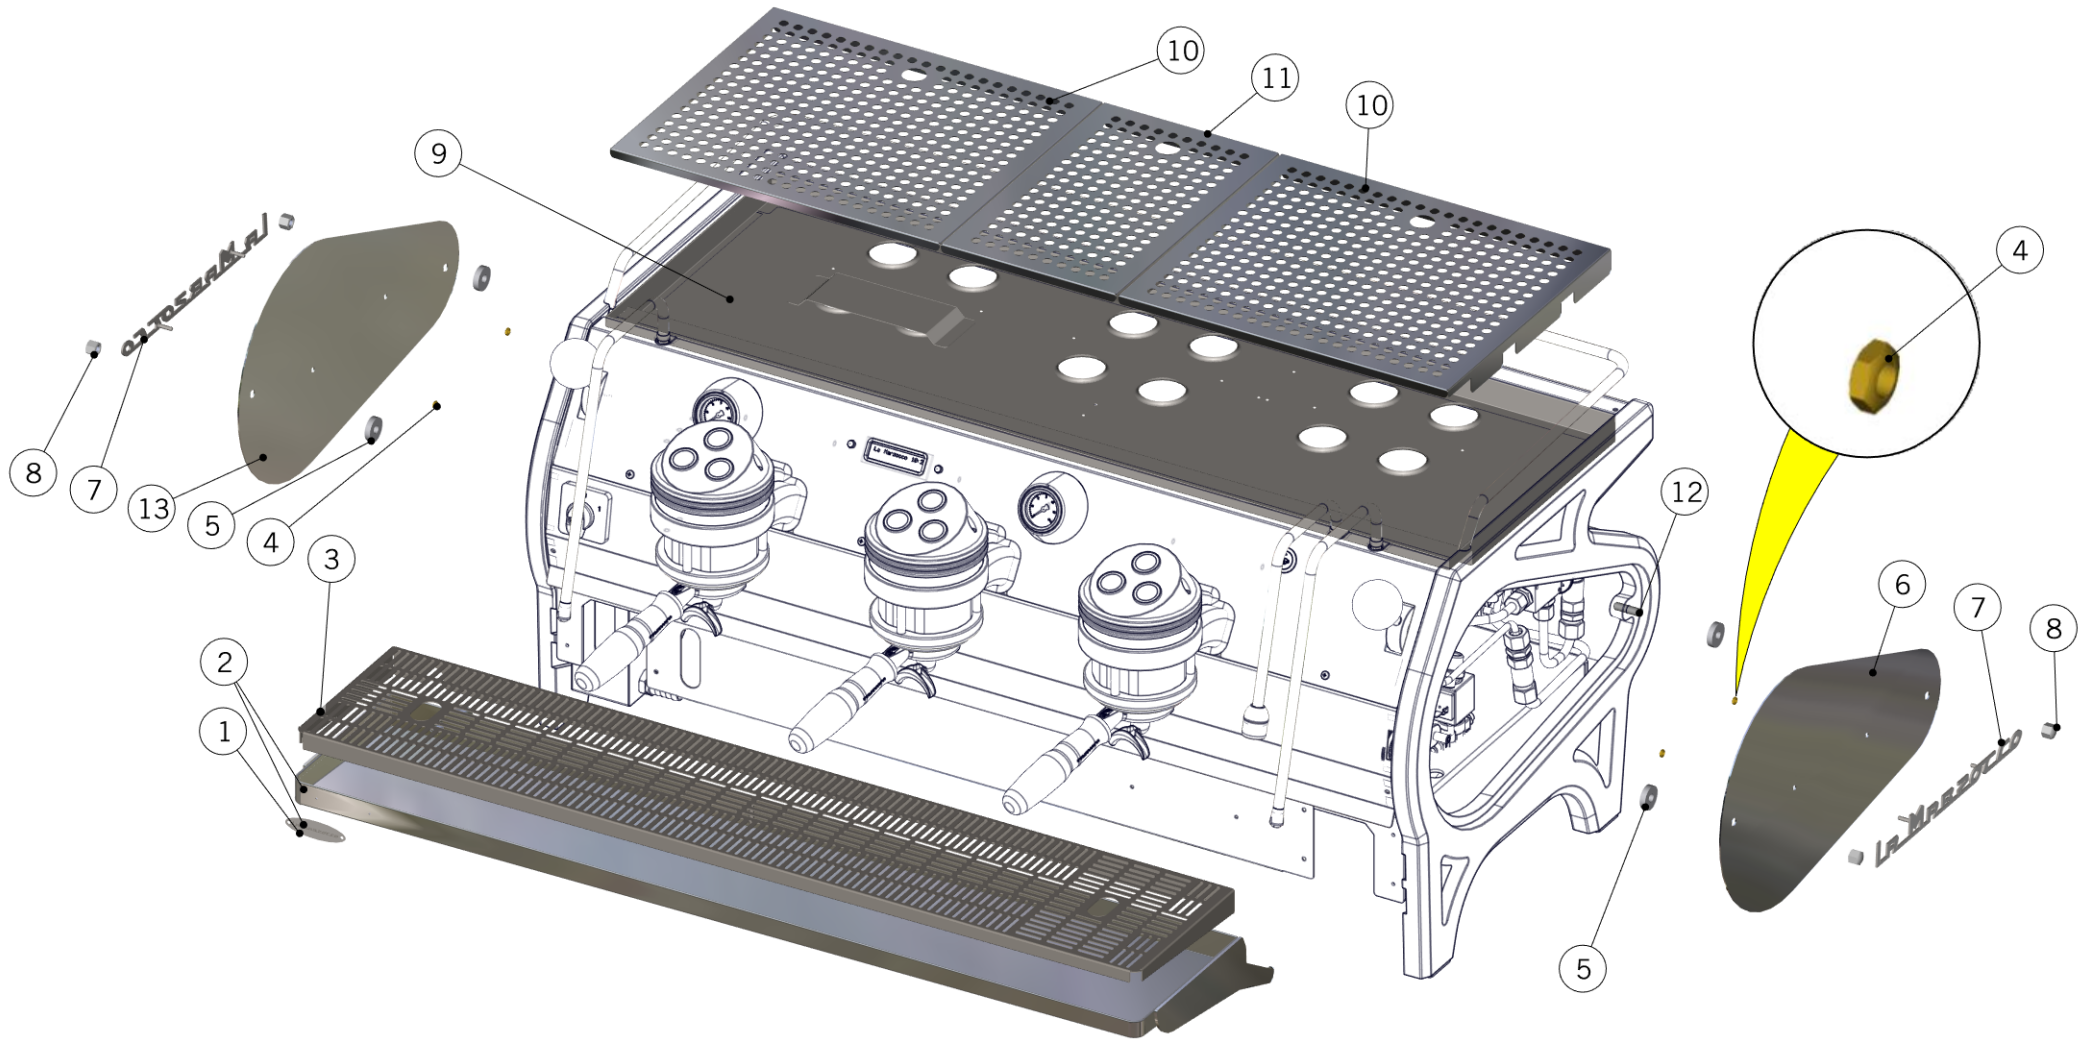

la marzocco

handmade in florence

BODY PANEL ASSEMBLY

la marzocco

handmade in florence

BODY PANEL ASSEMBLY

Carrozzeria

1	D.4.004	OVAL LM DECAL STRADA	ETICHETTA OVALE LM X STRADA
2	C.1.089.02.R	TRAY DRAIN STRADA 3GR W/LOGO	BACINELLA SCARICO STRADA 3GR C/LOGO
	C.1.115.02.R	TRAY DRAIN STRADA 2GR W/LOGO	BACINELLA SCARICO STRADA 2GR C/LOGO
3	C.1.090.01	GRID DRAIN STRADA 3GR	GRIGLIA SCARICO STRADA 3GR
	C.1.116.01	GRID DRAIN STRADA 2GR	GRIGLIA SCARICO STRADA 2GR
4	DADO4M	NUT M4 H3 WR7 BRASS	DADO M4 H3 CH7 OTTONE
5	F.6.001.01	SPACER 8,4X25X6 AL	DISTANZIALE 8,4X25X6 ALLUMINIO
6	C.1.098	PANEL RIGHT SIDE STRADA MP	PANNELLO LATERALE DX STRADA MP
7	D.4.012	LOGO LA MARZOCCO STRADA WHITE W/STUDS M3	LOGO LA MARZOCCO STRADA BIANCO C/PERNI
8	I.1.036	CAP NUT M8 H12 WR 13 S/S	DADO C/CALOTTA M8 H12 WR13 INOX
9	C.1.243.2	STRADA 2GR CUP TRAY MULTIPLE HEAT. ELEM.	VASSOIO SCALD. RES MULT. STRADA 2GR RIC
	C.1.243.3	STRADA 3GR CUP TRAY MULTIPLE HEAT. ELEM.	VASSOIO SCALD. RES MULT. STRADA 3GR RIC
10	C.1.093.01	LARGE CUP TRAY GRID STRADA	GRIGLIA SCALDATAZZE GRANDE PER STRADA
11	C.1.094	GRID CUPWARMER 197MM STRADA 3GR	GRIGLIA SCALDATAZZE 197MM STRADA 3GR
12	I.1.032	SOCKET GRUB SCREW M8X30 S/S A2	GRANO M8X30 A BRUGOLA INOX A2
13	C.1.097	PANEL LEFT SIDE STRADA MP	PANNELLO LATERALE SX STRADA MP
Item	Part number/Codice	Description	Descrizione