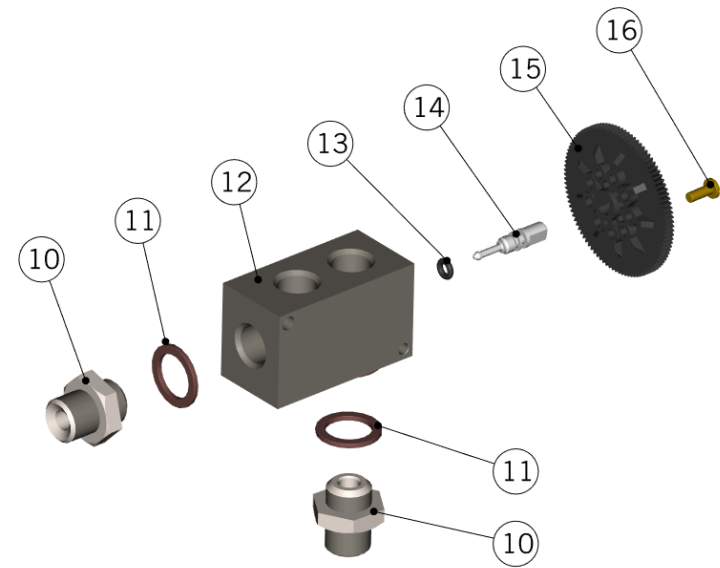

la marzocco
handmade in florence

FITTING AND VALVES

la marzocco

handmade in florence

FITTING AND VALVES

Raccordi e Valvole

1	L140_C	COMPLETE EXPANSION VALVE	VALVOLA ESPANSIONE COMPLETA
2	L292	GS/3 TUBE FITTING	PORTAGOMMA GS/3
3	C.1.095.01	BRACKET DRAINS SUPPORT STRADA	STAFFA SCARICHI STRADA
4	I.1.006	SCREW M4X8 PHILLIPS BUTTON HEAD S/S A2	VITE M4X8 TPB A CROCE INOX A2
5	A.1.020	G1/8" BRASS BREAK FITTING	ROMPIGETTO 1/8 CH14
6	C.1.118	COVER DRAINS STRADA	COPERTURA SCARICHI STRADA
7	I.1.035	WING NUT M4 H3 S/S A2	GALLETTO M4 H3 INOX A2
8	L146	NUT G1/4 H4,5 WR19 BRASS	DADO G1/4 H4,5 CH19 OTTONE
9	T.3.006	PTFE TUBE 6x4mm	TUBETTO PTFE 6*4mm
10	A.5.019	NIPPLE G1/4M-G1/4M WR19 H21.5 BRASS TR.	NIPPLO G1/4M-G1/4M CH19 H21.5 OTT. TR.
11	L100/1A	WASHER 13,5X19X1,5 COPPER	RONDELLA 13,5X19X1,5 RAME
12	B.2.007.01	MIXING VALVE BODY TREATED	CORPO VALVOLA MISCELATRICE TRATTATA
13	H.1.007	VITON OR-THERMOSTATIC VALVE	OR VITON X VALV. TERMOST. GS/3
14	F.3.008	THERMOSTATIC VALVE PIN	SPINA X VALV. TERMOSTATICA
15	F.1.016	THERMOSTATIC VALVE ADJUSTMENT KNOB	GHIERA REGOLAZIONE VALVOLA TERMOSTATICA
16	VITE4X6	SCREW M4X6 CHEESE BRASS	VITE M4X6 TC A TAGLIO OTTONE
Item	Part number/Codice	Description	Descrizione