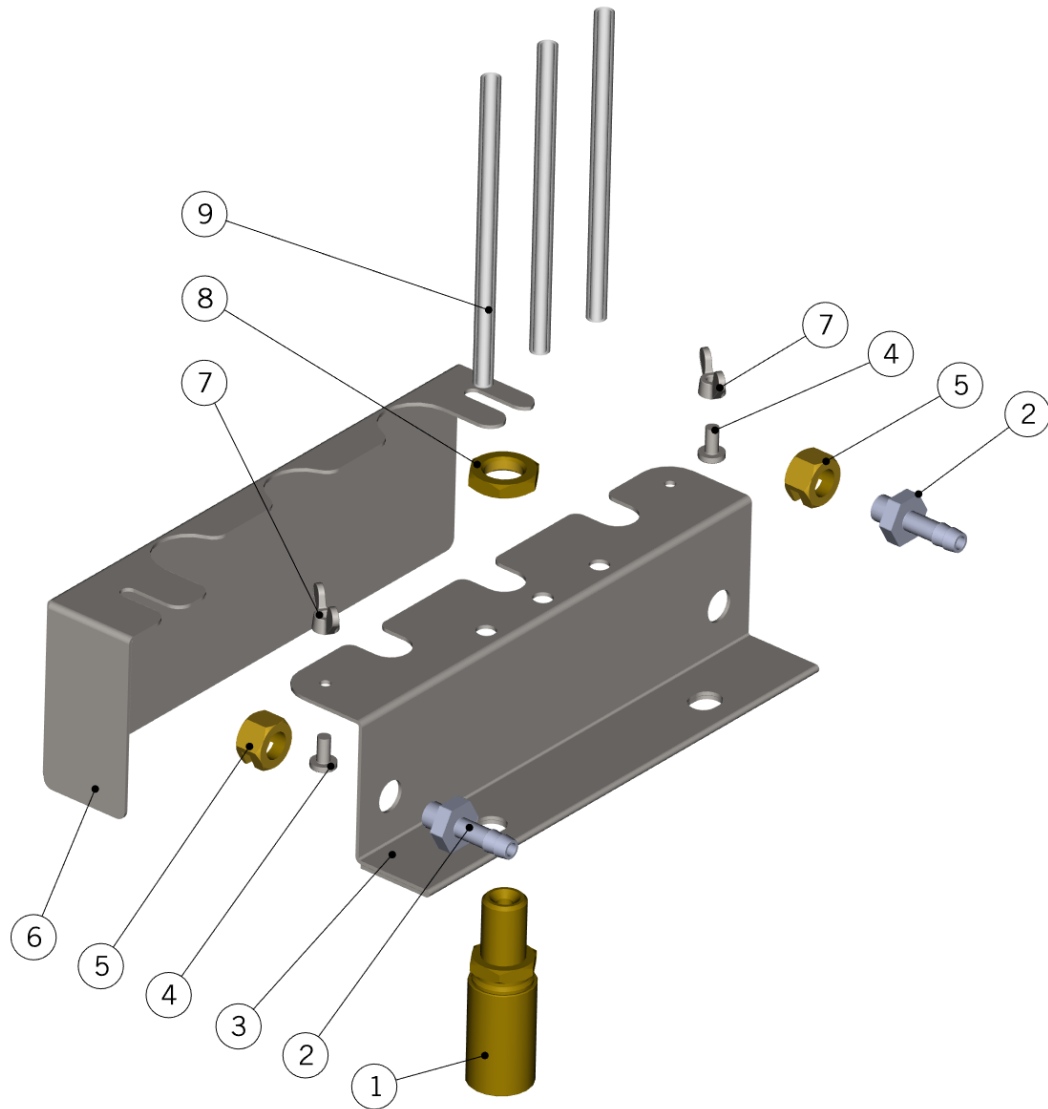

la marzocco
handmade in florence

FITTING AND VALVES

la marzocco

handmade in florence

FITTING AND VALVES

Raccordi e Valvole

1	L140_C	COMPLETE EXPANSION VALVE	VALVOLA ESPANSIONE COMPLETA
2	L292	GS/3 TUBE FITTING	PORTAGOMMA GS/3
3	C.1.095.01	BRACKET DRAINS SUPPORT STRADA	STAFFA SCARICHI STRADA
4	I.1.006	SCREW M4X8 PHILLIPS BUTTON HEAD S/S A2	VITE M4X8 TPB A CROCE INOX A2
5	A.1.020	G1/8" BRASS BREAK FITTING	ROMPIGETTO 1/8 CH14
6	C.1.118	COVER DRAINS STRADA	COPERTURA SCARICHI STRADA
7	I.1.035	WING NUT M4 H3 S/S A2	GALLETTO M4 H3 INOX A2
8	L146	NUT G1/4 H4,5 WR19 BRASS	DADO G1/4 H4,5 CH19 OTTONE
9	T.3.006	PTFE TUBE 6x4mm	TUBETTO PTFE 6*4mm
10	A.5.019	NIPPLE G1/4M-G1/4M WR19 H21.5 BRASS TR.	NIPPLO G1/4M-G1/4M CH19 H21.5 OTT. TR.
11	L100/1A	WASHER 13,5X19X1,5 COPPER	RONDELLA 13,5X19X1,5 RAME
12	B.2.007.01	MIXING VALVE BODY TREATED	CORPO VALVOLA MISCELATRICE TRATTATA
13	H.1.007	VITON OR-THERMOSTATIC VALVE	OR VITON X VALV. TERMOST. GS/3
14	F.3.008	THERMOSTATIC VALVE PIN	SPINA X VALV. TERMOSTATICA
15	F.1.016	THERMOSTATIC VALVE ADJUSTMENT KNOB	GHIERA REGOLAZIONE VALVOLA TERMOSTATICA
16	VITE4X6	SCREW M4X6 CHEESE BRASS	VITE M4X6 TC A TAGLIO OTTONE
Item	Part number/Codice	Description	Descrizione