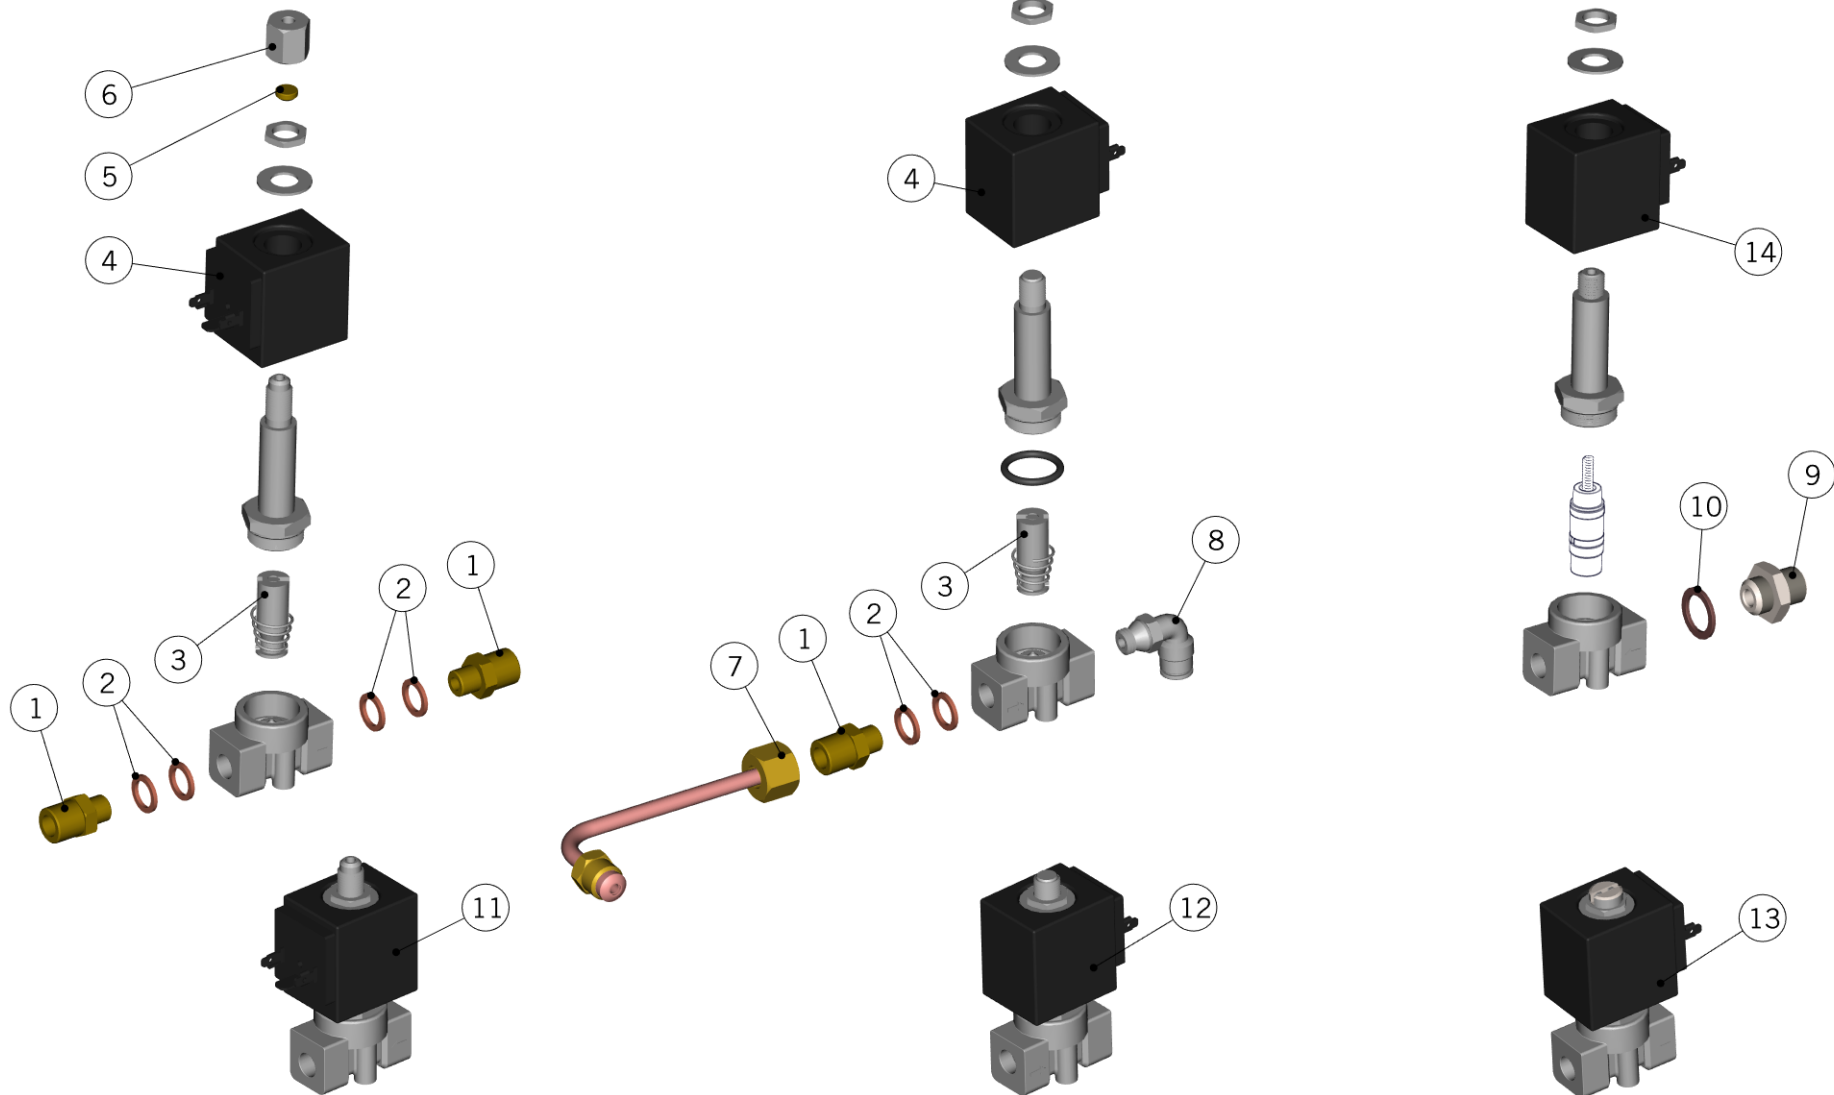

la marzocco
handmade in florence

FITTING AND VALVES

la marzocco

handmade in florence

FITTING AND VALVES

Raccordi e Valvole

1	L053/1.01	M G1/8" - M G1/4" FITTING TREATED	RACCORDO M.1/8-M.1/4 X EV. TRATT.
2	L100/D	WASHER 10X14X1,5 COPPER	RONDELLA 10X14X1,5 RAME
3	L100/H	3-WAY SOLENOID VALVE PLUNGER	NUCLEO MOBILE X EV.3 VIE
4	L100/G.01	SV COIL 220-240V 8W UL CSA VDE	BOBINA EV 220-240V 8W UL CSA VDE
	L100/G200	SOLENOID COIL 200V	BOBINA PER ELETTROVALVOLA 200V
5	L134/4	8mm BLIND FERRULE	GHIANDINA DM.8 CHIUSA - NICK . AL
6	L134	G1/8"F NUT - 4,5mm HOLE	RACCORDO F.1/8 ES.14 FORO 4.5
7	T.1.121	TUBE MIXING VALVE-TEA SOLENOID V.STRADA	TUBO V.MISC. - EV ACQUA CALDA STRADA
8	A.2.101.01	FITTING PUSH-IN 90# 1/4"-G1/8 S/S	RACCORDO RAPIDO A 90# 1/4"-G1/8 INOX
9	A.5.019	NIPPLE G1/4M-G1/4M WR19 H21.5 BRASS TR.	NIPPLO G1/4M-G1/4M CH19 H21.5 OTT. TR.
10	L100/1A	WASHER 13,5X19X1,5 COPPER	RONDELLA 13,5X19X1,5 RAME
11	L100/E.02	3 WAY SOLENOID VALVE BDV 220/240AC 50-6	ELETTROVALVOLA 3 VIE CON BOBINA
	L100/E200.01	3 WAY SOLENOID VALVE 200V	ELETTROVALVOLE 3 VIE
12	L053.02	2-WAY SOLENOID VALVE 220/240V - 50/60HZ	ELETTROVALVOLA 2 VIE AISI 316L
	L053/200.01	2WAY SOLENOID VALVE 200VOLTS AISI 316L	ELETTROVALVOLE 2 VIE AISI 316L
13	B.2.020.01	PROPORTIONAL SOLENOID VALVE STRADA	EV PROPORZIONALE STRADA
14	B.2.018	SOLENOID VALVE COIL FOR B.2.020	BOBINA DI RICAMBIO EV B.2.020
Item	Part number/Codice	Description	Descrizione