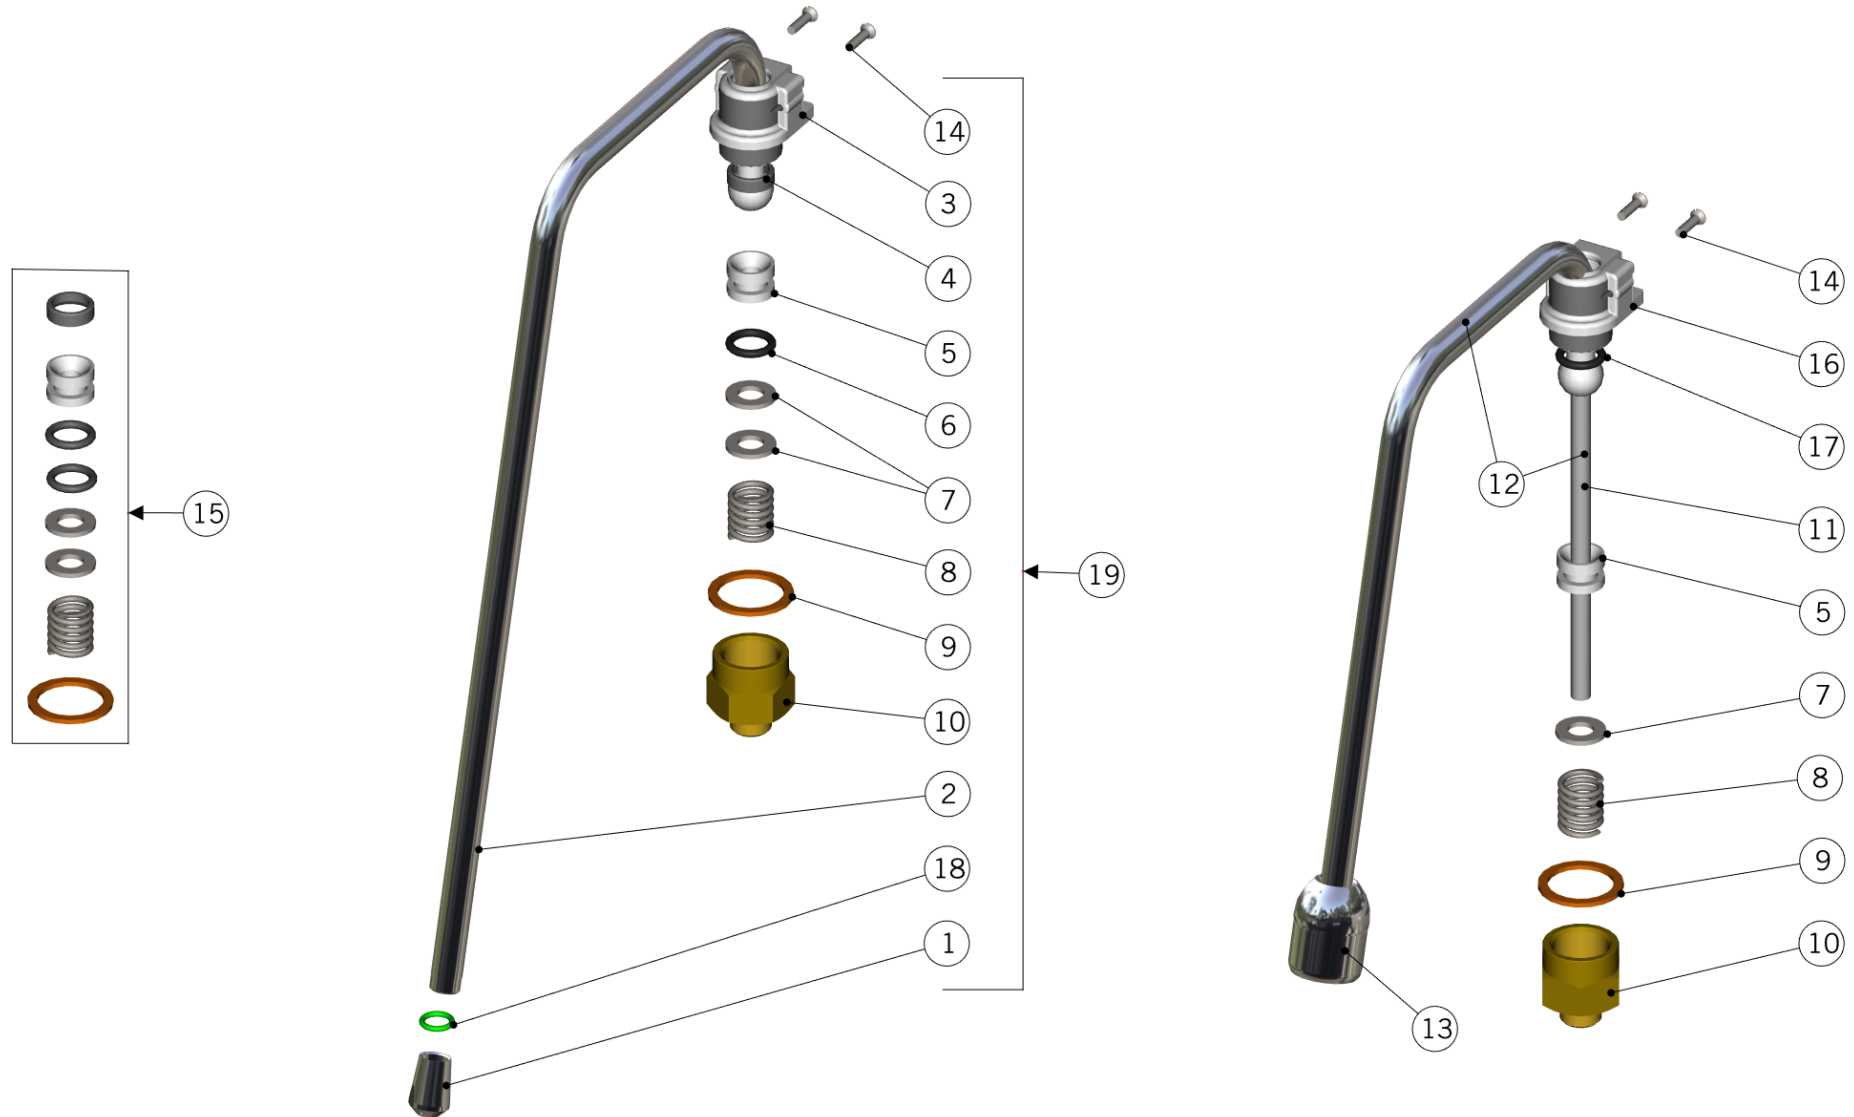

STEAM AND HOT WATER ASSEMBLY

la marzocco

handmade in florence

STEAM AND HOT WATER ASSEMBLY

Lance

1	A.5.050	PERFORMANCE TOUCH STEAM TIP	SPRUZZATORE VAPORE PERFORMANCE TOUCH
2	T.2.005	STEAM WAND PERFORMANCE TOUCH TREATED	LANCIA VAPORE PERFORMANCE TOUCH TRATT.
3	A.5.006.01	STRADA STEAM WAND HOLDER, S/S	SUPPORTO INOX LANCIA VAPORE STRADA
4	F.1.029	STEAM WAND BUSHING	BOCCOLA LANCIA VAPORE
5	H.2.003	PTFE STEAM WAND SEAL	GUARN. PTFE PER SNODO TUBO VAP
6	H.1.004	O-RING 10,77X2,62 EPDM 85 SHA	O-RING 10.77X2.62 EPDM 85 SHA
7	L1003	WASHER 8,5X14X1,5 S/S A2	RONDELLA 8,5X14X1,5 INOX A2
8	F.3.004	SPRING COMPRESSION 2X14,6X26,5 S/S	MOLLA A COMPRESSIONE 2X14,6X25 INOX
9	L260/1A	WASHER 21X27X1,5 COPPER	RONDELLA 21X27X1,5 RAME
10	F.4.007	FITTING G1/4M - M20F H31	RACCORDO G1/4M - M20F H31
11	T.3.001	PTFE TUBE 1/8-1/4	TUBETTO PTFE 1/8-1/4
12	T.2.121.R	HOT WATER WAND S/S STRADA W/PTFE	LANCIA ACQUA CALDA INOX STRADA C/PTFE
13	L160/3.02	HOT WATER SPOUT G1/8 TREATED	DIFFUSORE ACQUA CALDA G1/8 TRATT. ALIM.
14	I.1.045	SCREW M3X12 PHILLIPS COUNTERSUNK S/S A2	VITE M3X12 TS A CROCE INOX A2
15	SA210.K	REBUILD KIT STRADA STEAM OR HOT WATER TU	KIT GUARNIZ. TUBO VAPORE O ACQUA CALDA
16	A.5.006	GS3 STEAM WAND HOLDER, S/S	SUPPORTO INOX LANCIA VAPORE GS3
17	H.1.003	O-RING 117 2,62x13,1 VITON 85 ShA	OR 2.62x13.1VITON PER TUBO VAP
18	H.1.027	O-RING 1,78X7,65 VITON 75 SHA	O-RING 1,78X7,65 VITON 75 SHA
19	918	RETROFIT KIT PERFORMANCE TOUCH STRADA	KIT RETROFIT PERFORMANCE TOUCH STRADA
Item	Part number/Codice	Description	Descrizione