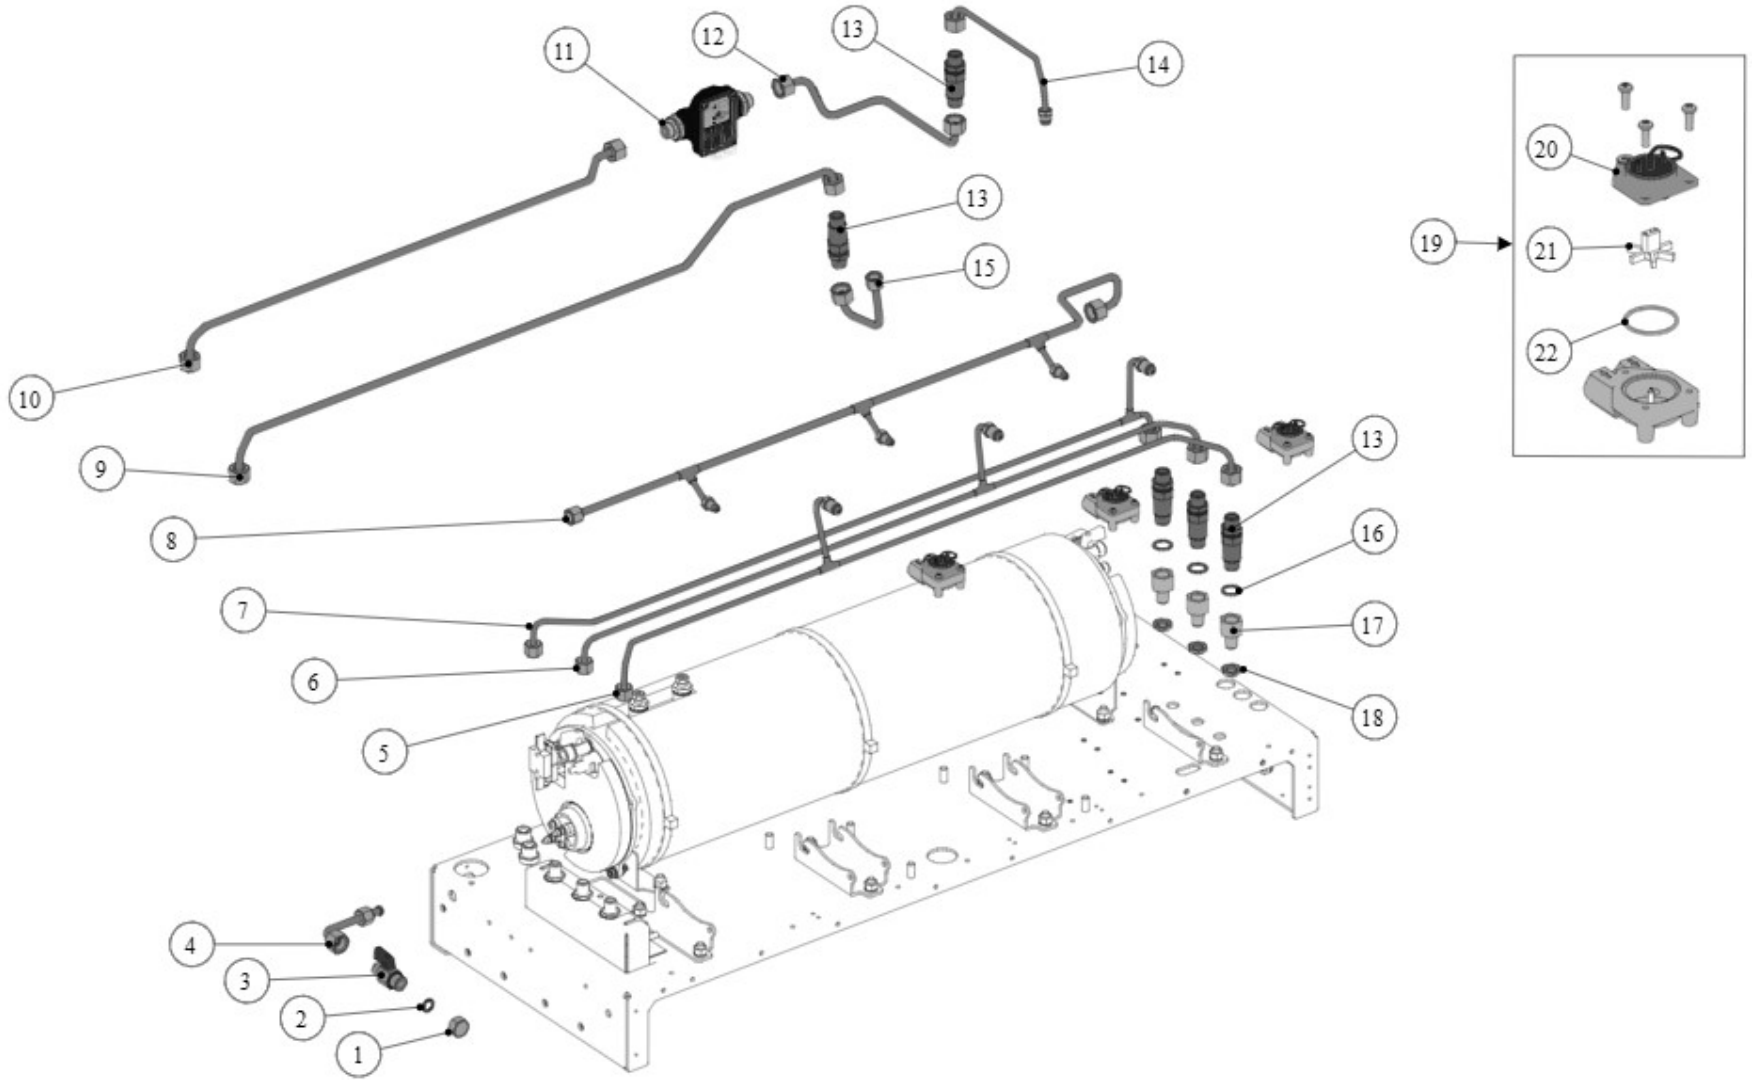

la marzocco
handmade in florence

90 - HYDRAULIC ASSEMBLY