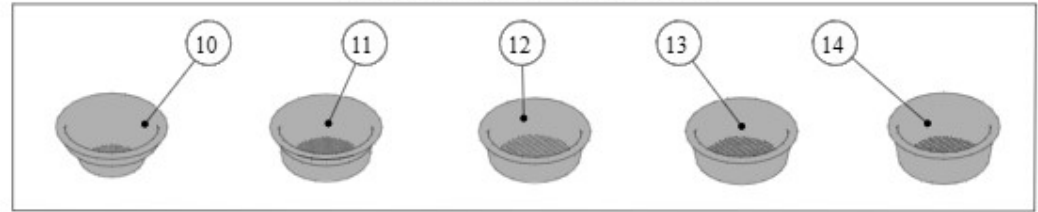

## 260 - PORTAFILTER ASSEMBLY

FOR FOR LA MARZOCCO SWIFT GRINDER

STANDARD VERSION

X - TESTED & CERTIFIED

**la marzocco**

handmade in florence

Item	Part number	Description
0001	A.5.114	PORTAFILTER STRAIGHT-IN DOUBLE SPOUT
0002	A.5.113	PORTAFILTER STRAIGHT-IN SINGLE SPOUT
0003	A.5.014.01	DOUBLE SPOUT S/S
0004	A.5.013.01	SINGLE SPOUT S/S
0005	H.1.017	O-RING 3,53X9,12 EPDM 70 SH
0005	H.1.017.02	O-RING 3,37X9,21 EPDM
0006	A.5.124	PORTAFILTER NAKED STRAIGHT-IN
0007	F.3.080	FILTER 14 GR RIDGELESS
0008	F.3.079	FILTER 17 GR RIDGELESS
0009	F.3.081	FILTER 21 GR RIDGELESS
0010	L115/A	FILTER 1 CUP
0011	L115/A/S	SINGLE FILTER
0012	5.128	19mm SWIFT FILTER BASKET
0013	5.127	22mm SWIFT FILTER BASKET
0014	5.133	TRIPLE SWIFT FILTER BASKET
0015	F.3.029.GR	FILTER 7 GR STANDARD
0016	F.3.053	FILTER 7 GR STANDARD ITALY
0017	F.3.028.01	FILTER 14 GR STANDARD
0018	F.3.027.01	FILTER 17 GR STANDARD
0019	F.3.026.01	FILTER 21 GR STANDARD
0020	F.3.054.X	FILTER 7 GR X ITALIA