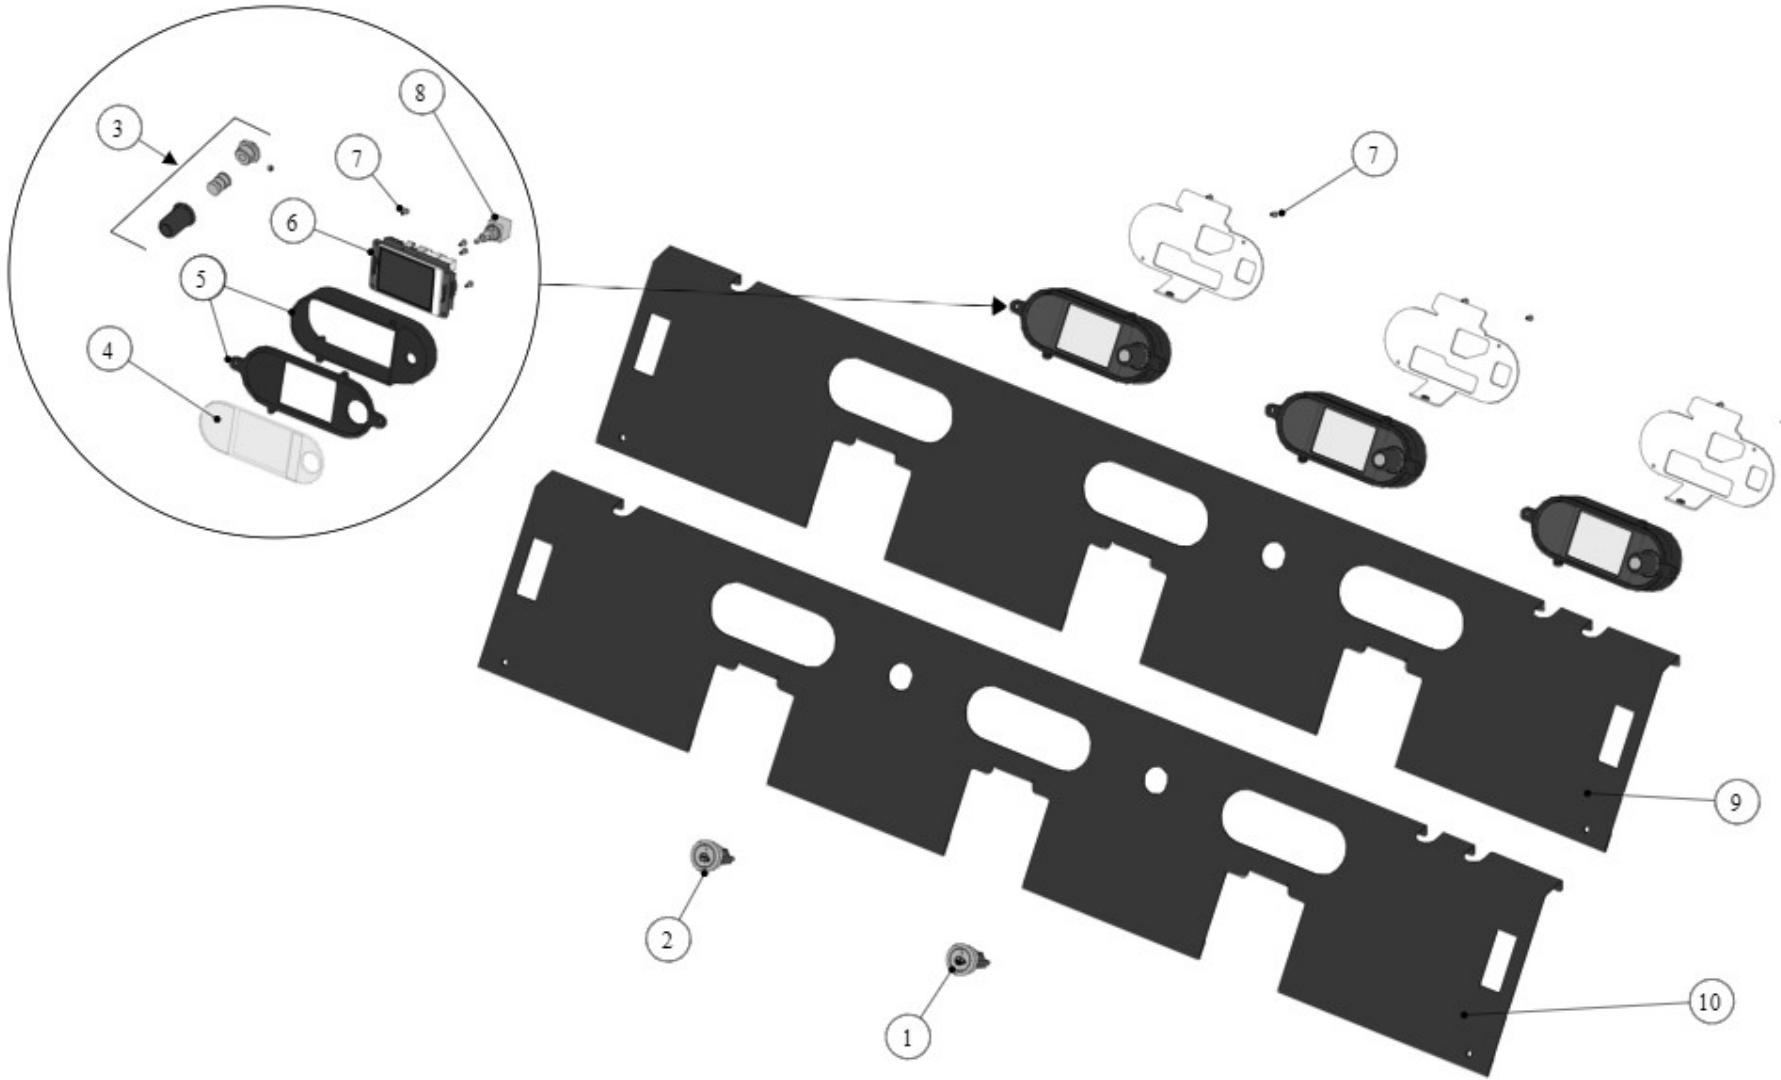

la marzocco
handmade in florence

50 - CONTROL PANEL ASSEMBLY