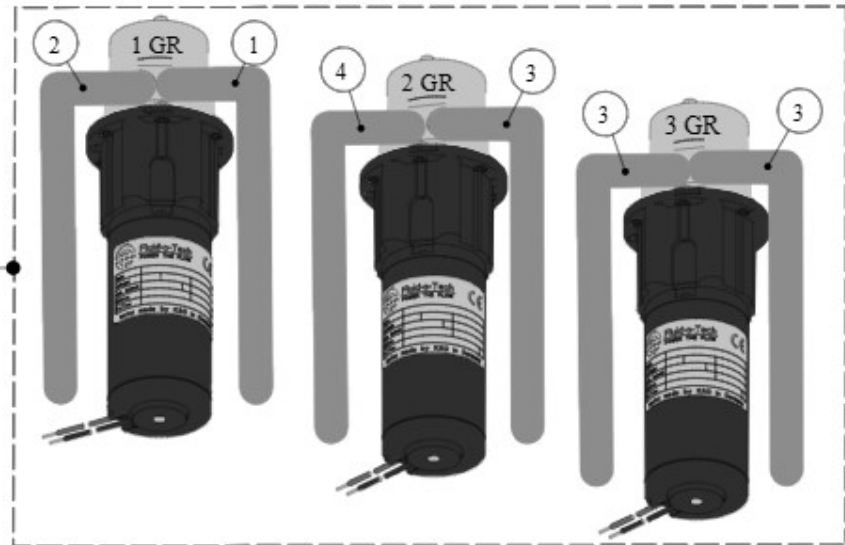

la marzocco
handmade in florence

190 - GEAR PUMP

ONLY FOR
3 GR

ONLY FOR
2 GR