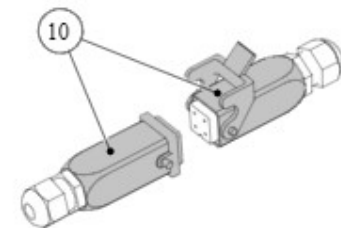

la marzocco
handmade in florence

250 - ELECTRICAL SYSTEM AND PUMP