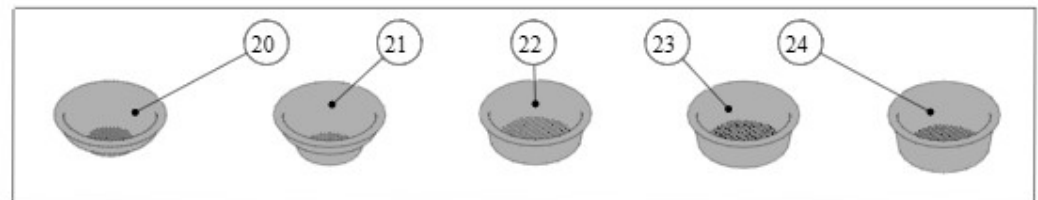

## 260 - PORTAFILTER ASSEMBLY

FOR FOR LA MARZOCCO SWIFT GRINDER

STANDARD VERSION

X - TESTED & CERTIFIED

**la marzocco**

handmade in florence

Item	Part number	Description
0001	A.5.114	PORTAFILTER STRAIGHT-IN DOUBLE SPOUT
0002	A.5.113	PORTAFILTER STRAIGHT-IN SINGLE SPOUT
0003	A.5.014.01	DOUBLE SPOUT S/S
0004	A.5.013.01	SINGLE SPOUT S/S
0005	H.1.017	O-RING 3,53X9,12 EPDM 70 SH
0005	H.1.017.02	O-RING 3,37X9,21 EPDM
0006	A.5.124	PORTAFILTER NAKED STRAIGHT-IN
0007	F.3.080	FILTER 14 GR RIDGELESS
0008	F.3.079	FILTER 17 GR RIDGELESS
0009	F.3.081	FILTER 21 GR RIDGELESS
0010	L115/A	FILTER 1 CUP
0011	L115/A/S	SINGLE FILTER
0012	5.128	19mm SWIFT FILTER BASKET
0013	5.127	22mm SWIFT FILTER BASKET
0014	5.133	TRIPLE SWIFT FILTER BASKET
0015	F.3.029.GR	FILTER 7 GR STANDARD
0016	F.3.053	FILTER 7 GR STANDARD ITALY
0017	F.3.028.01	FILTER 14 GR STANDARD
0018	F.3.027.01	FILTER 17 GR STANDARD
0019	F.3.026.01	FILTER 21 GR STANDARD
0020	F.3.054.X	FILTER 7 GR X ITALIA