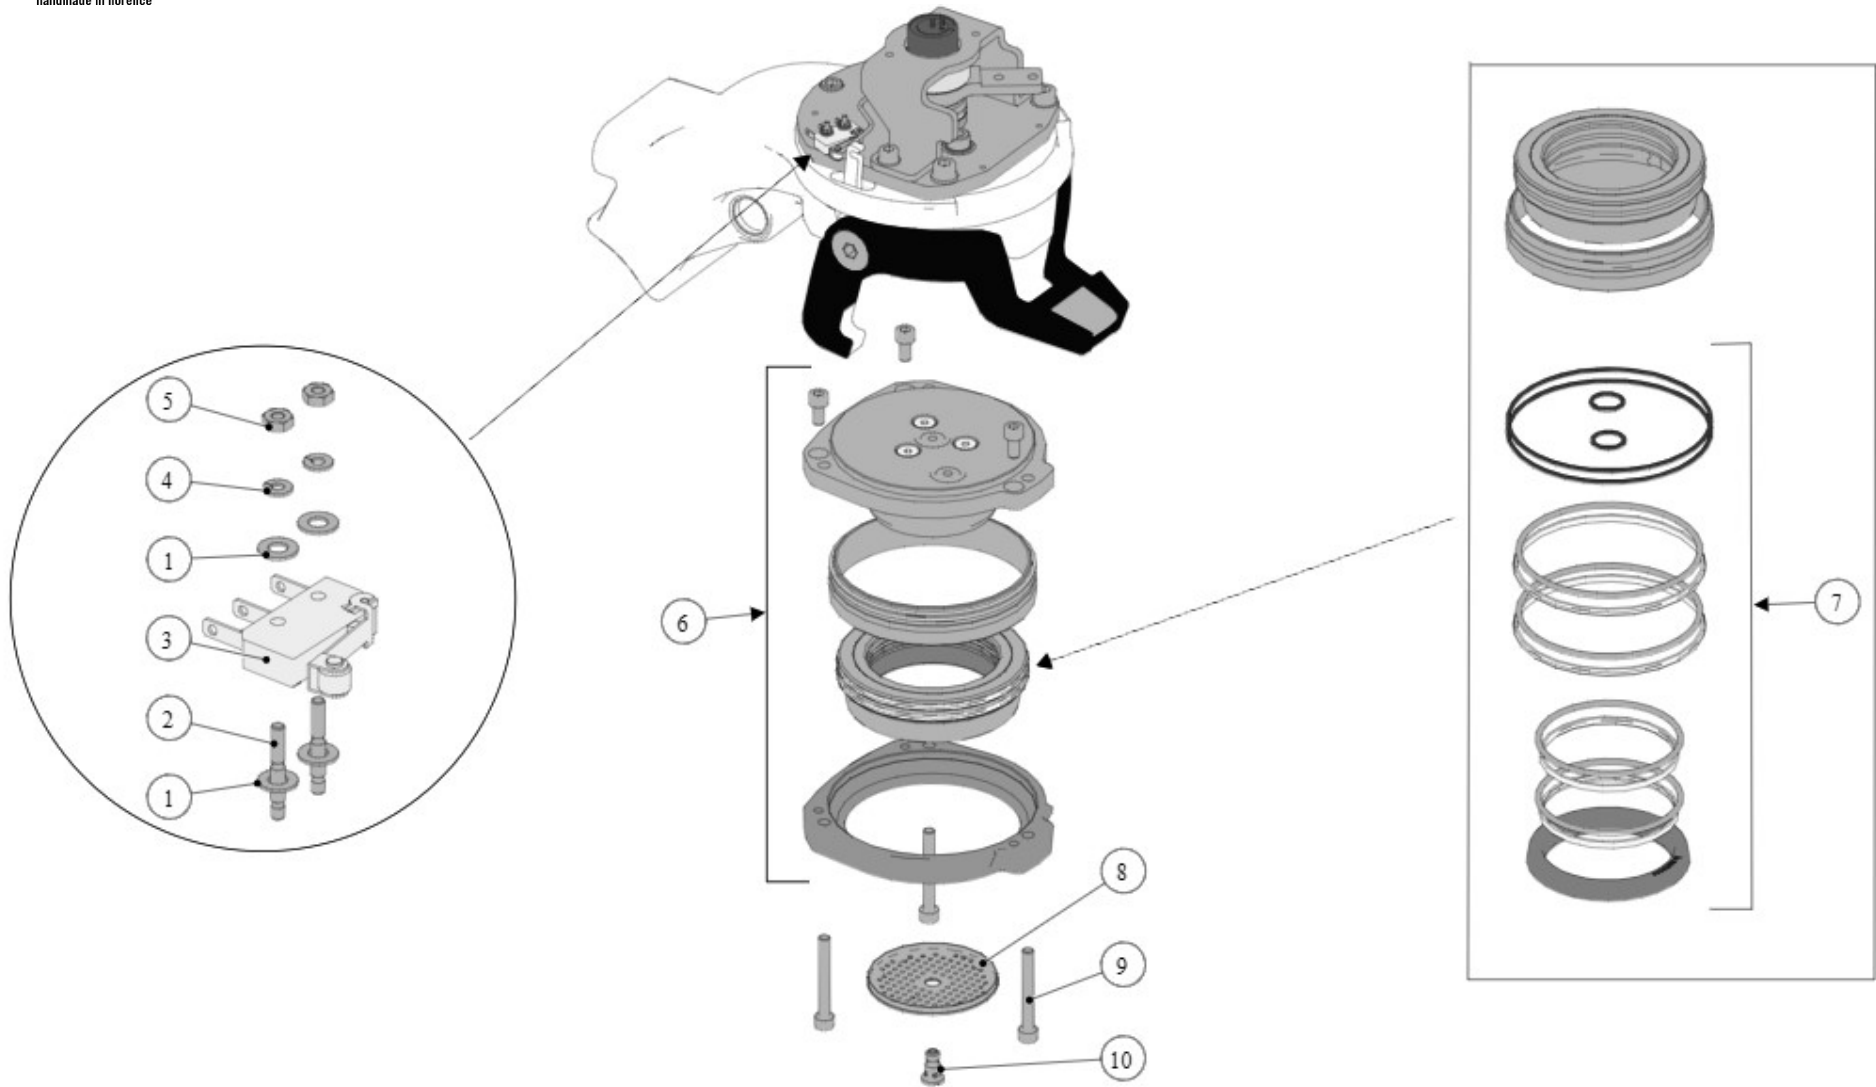

la marzocco
handmade in florence

170 - COFFEE BOILER