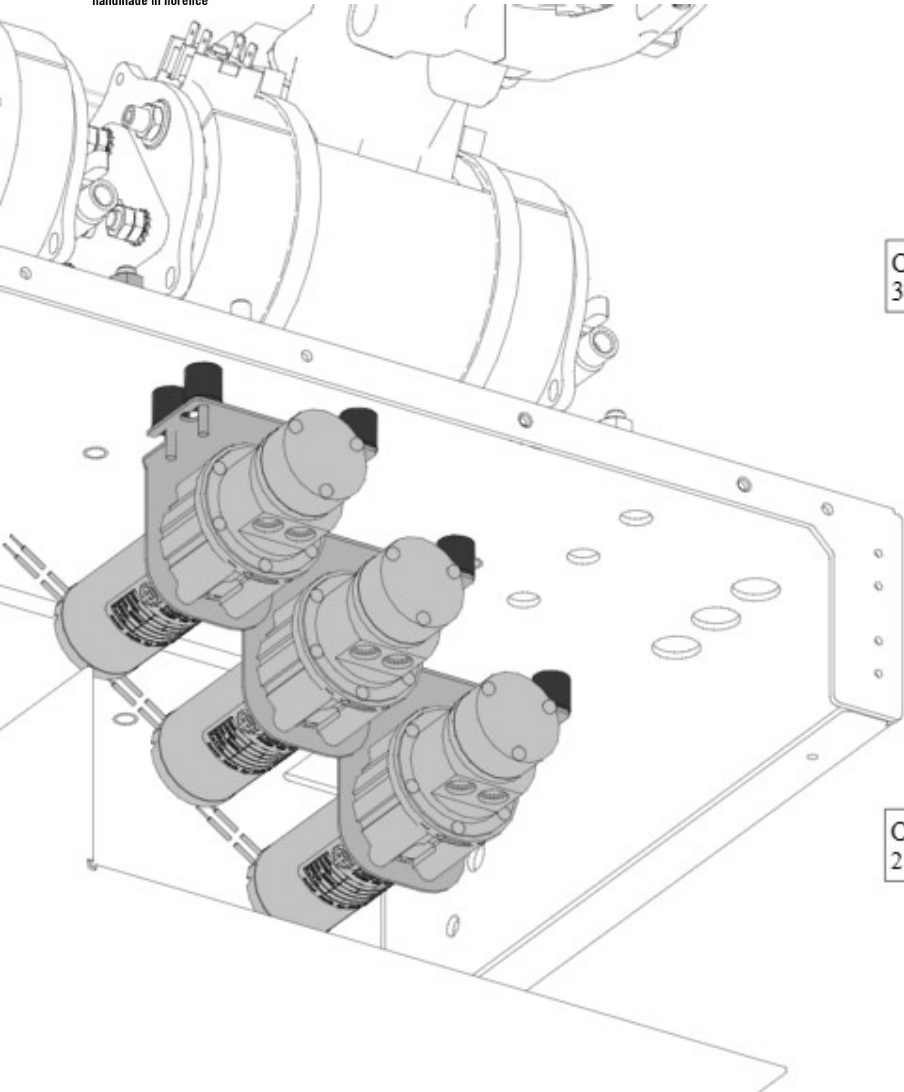

la marzocco
handmade in florence

190 - GEAR PUMP

ONLY FOR
3 GR