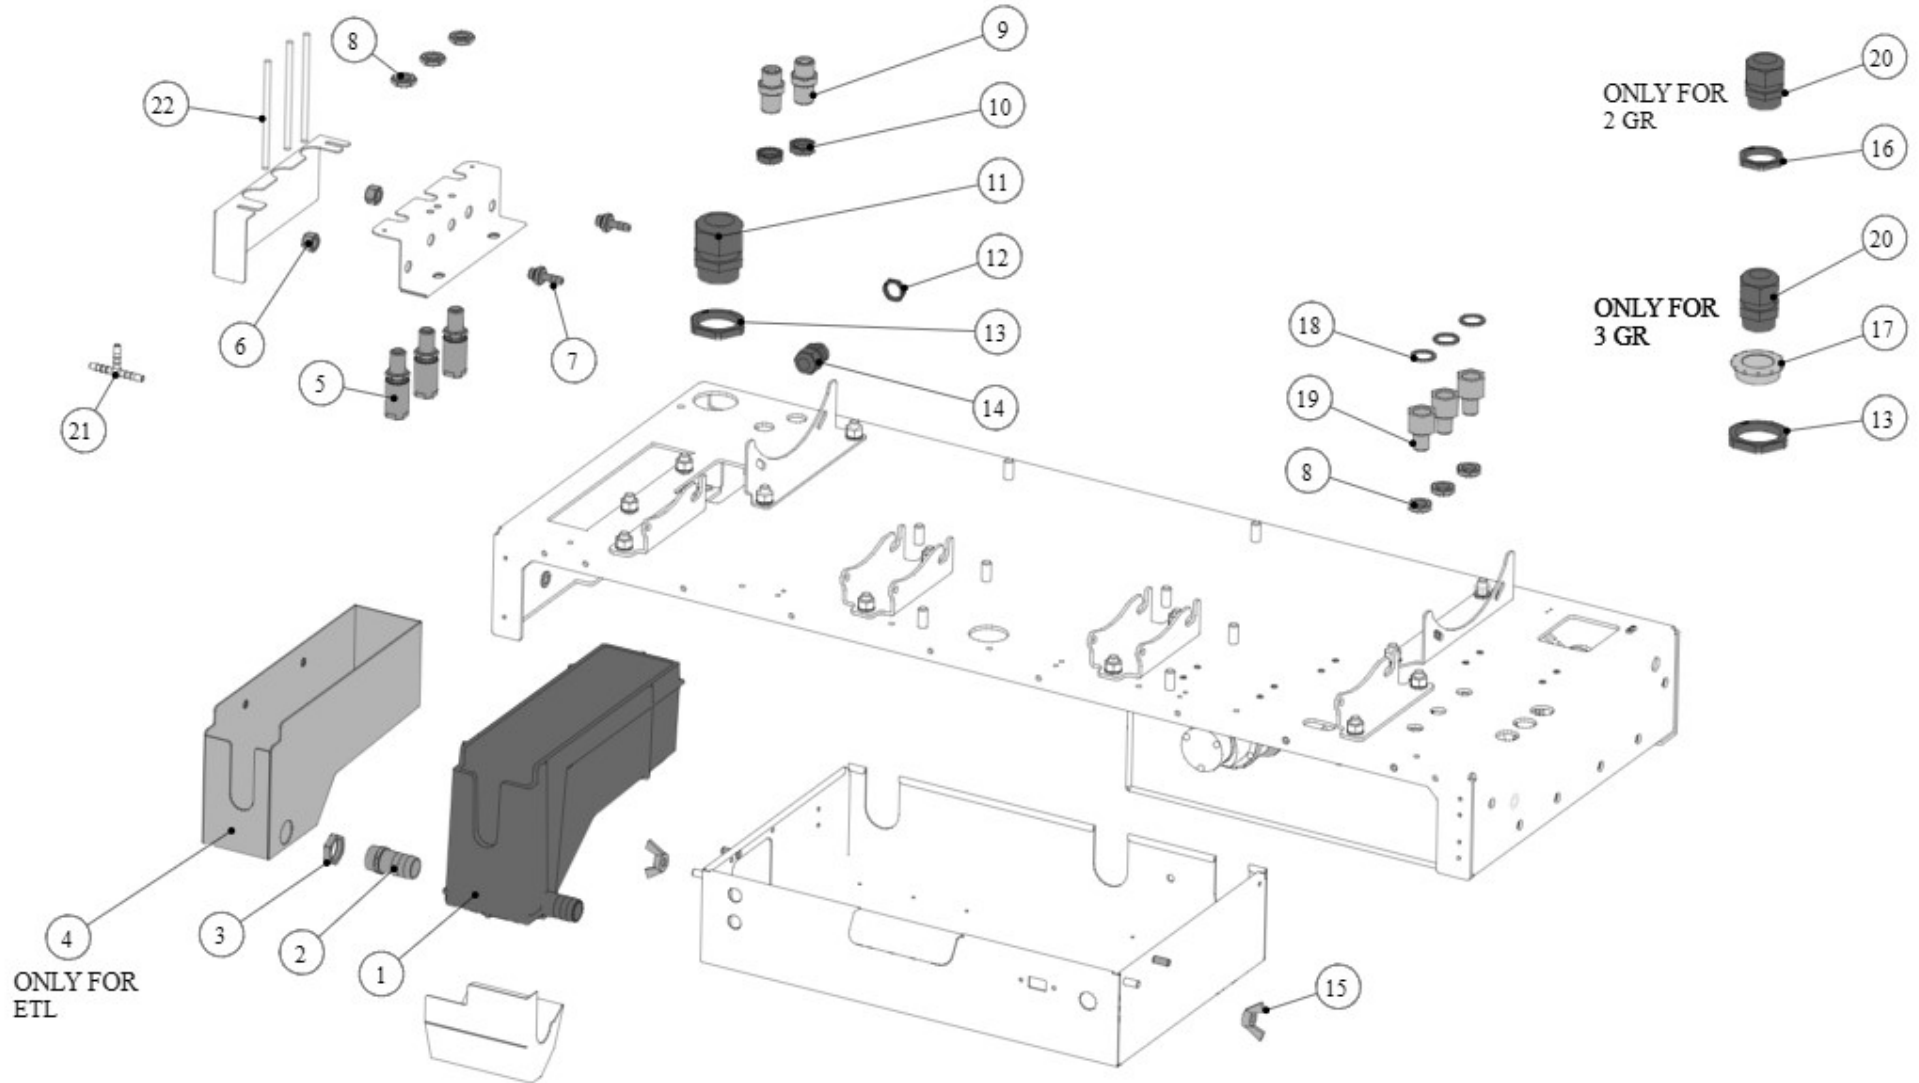

la marzocco
handmade in florence

30 - BODY PANEL ASSEMBLY