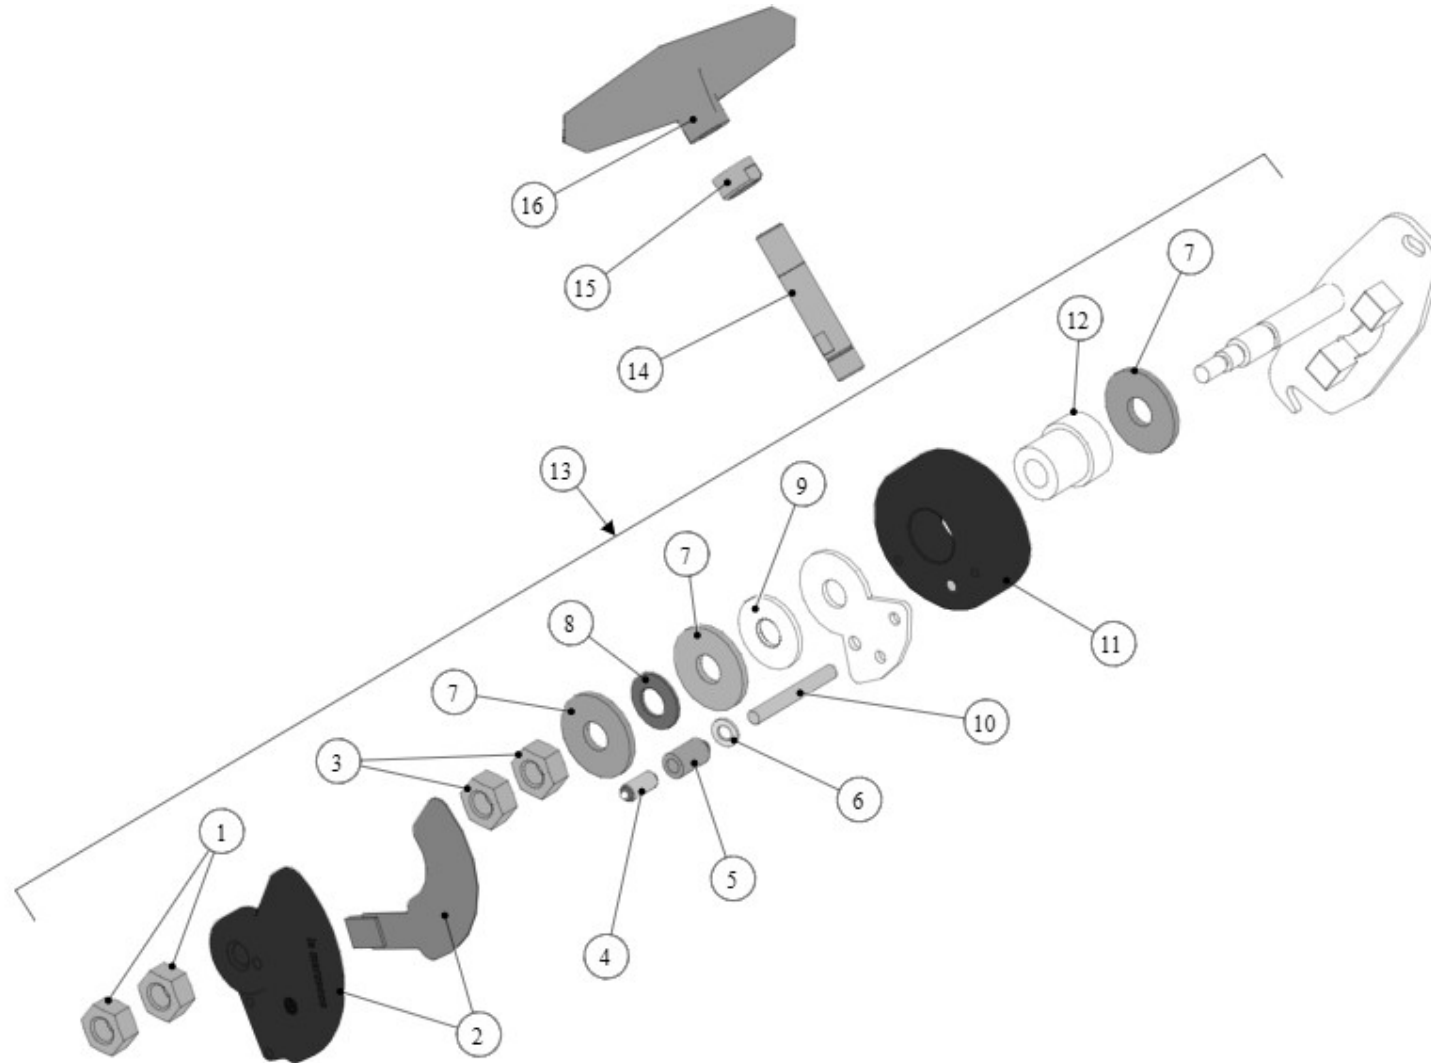

la marzocco
handmade in florence

70 - STEAM VALVE ASSEMBLY