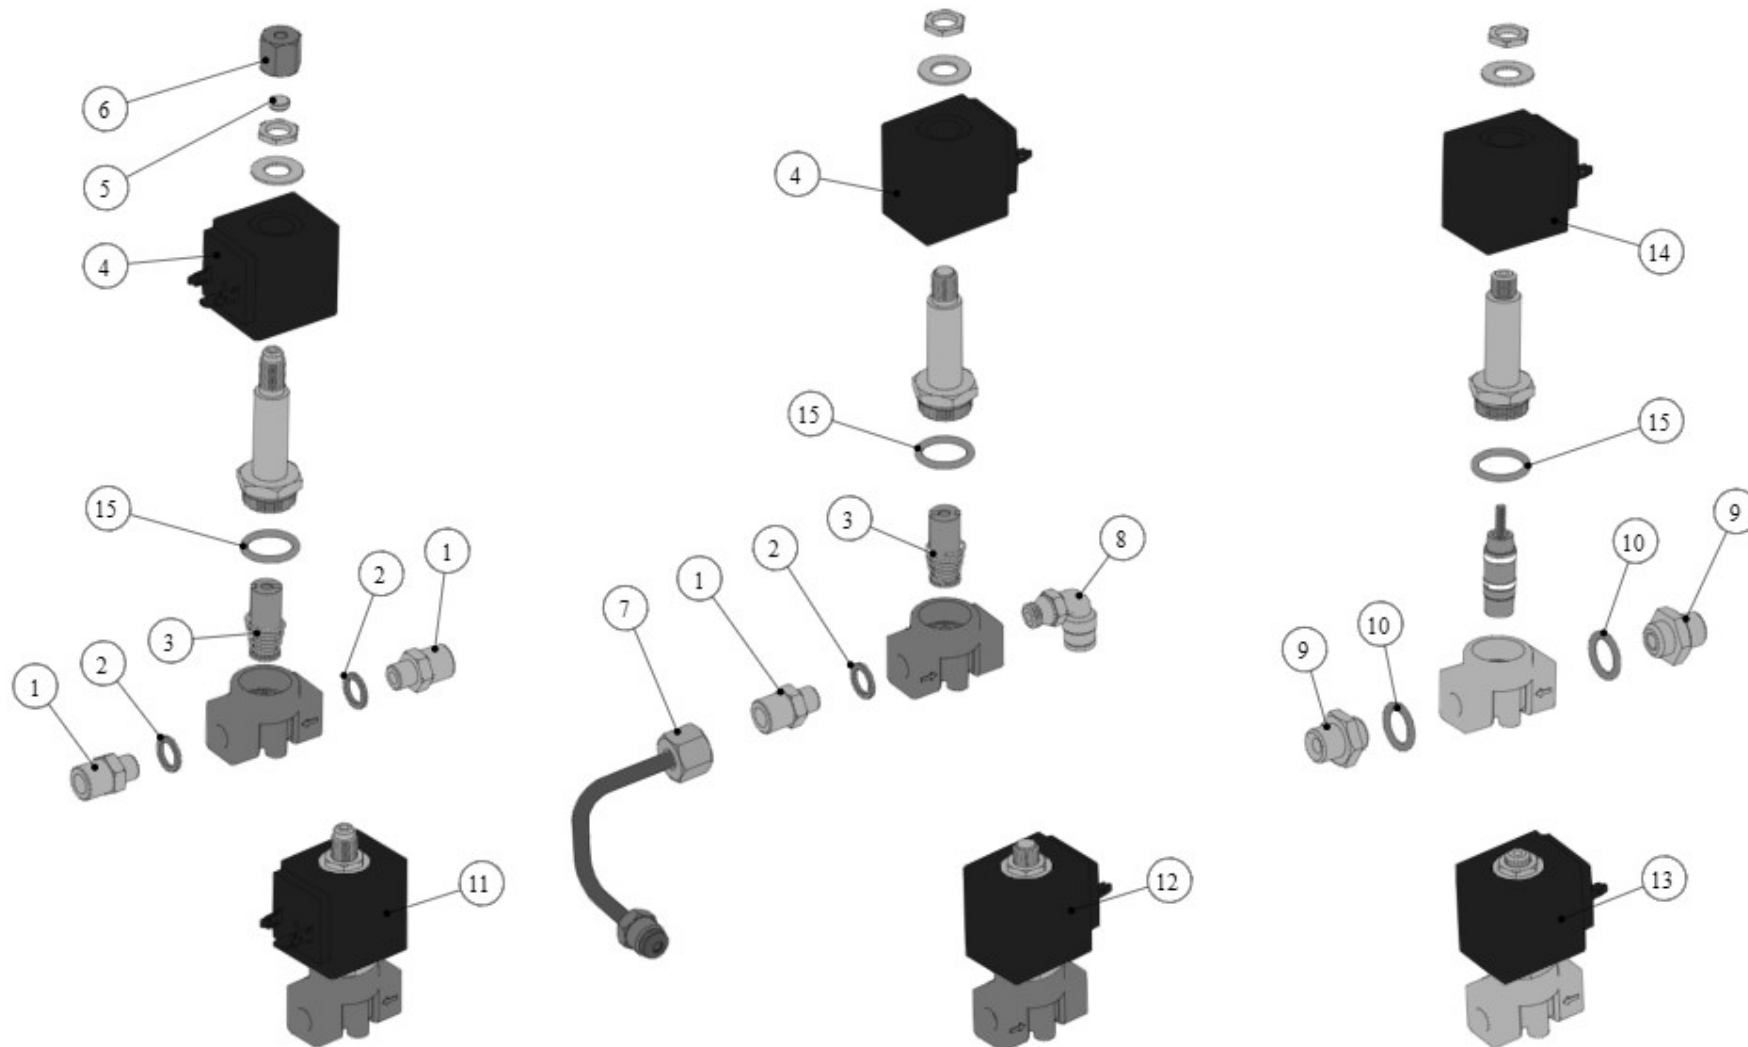

la marzocco
handmade in florence

110 - FITTING AND VALVES