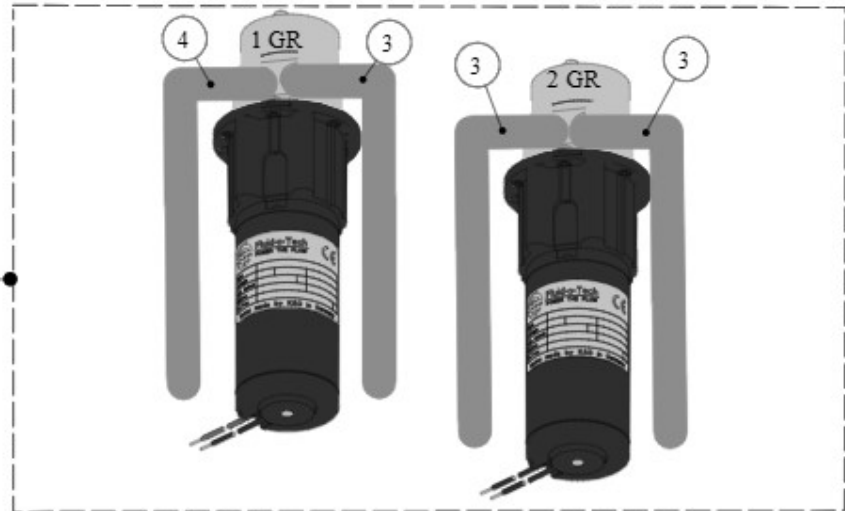

ONLY FOR
2 GR