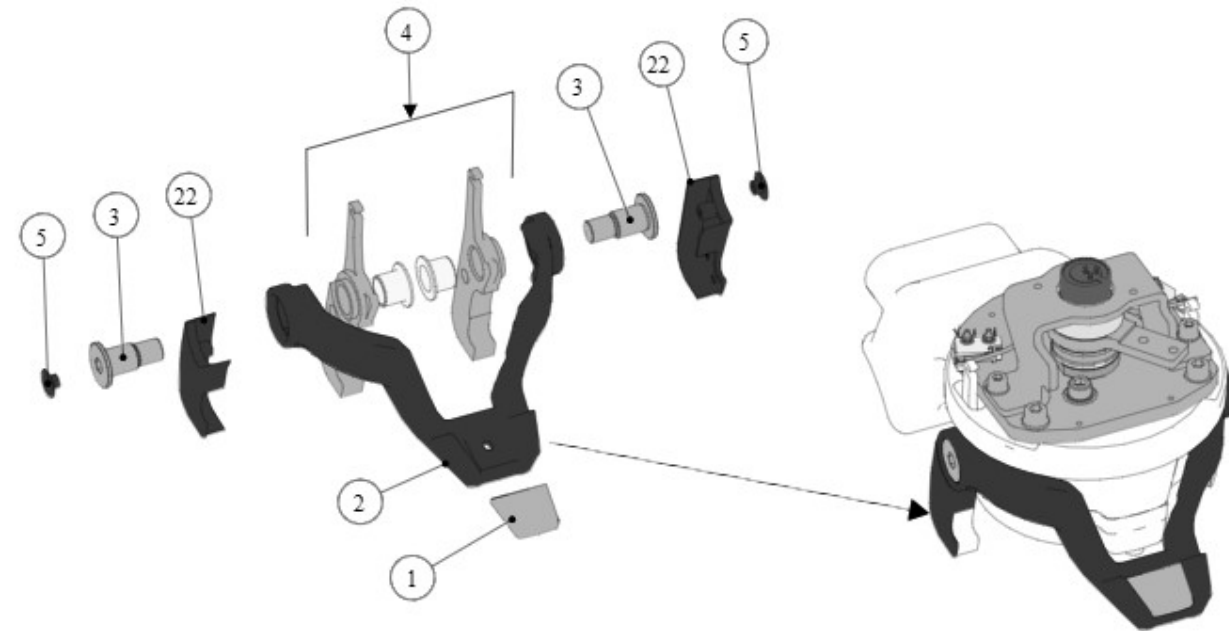

la marzocco
handmade in florence

160 - COFFEE BOILER