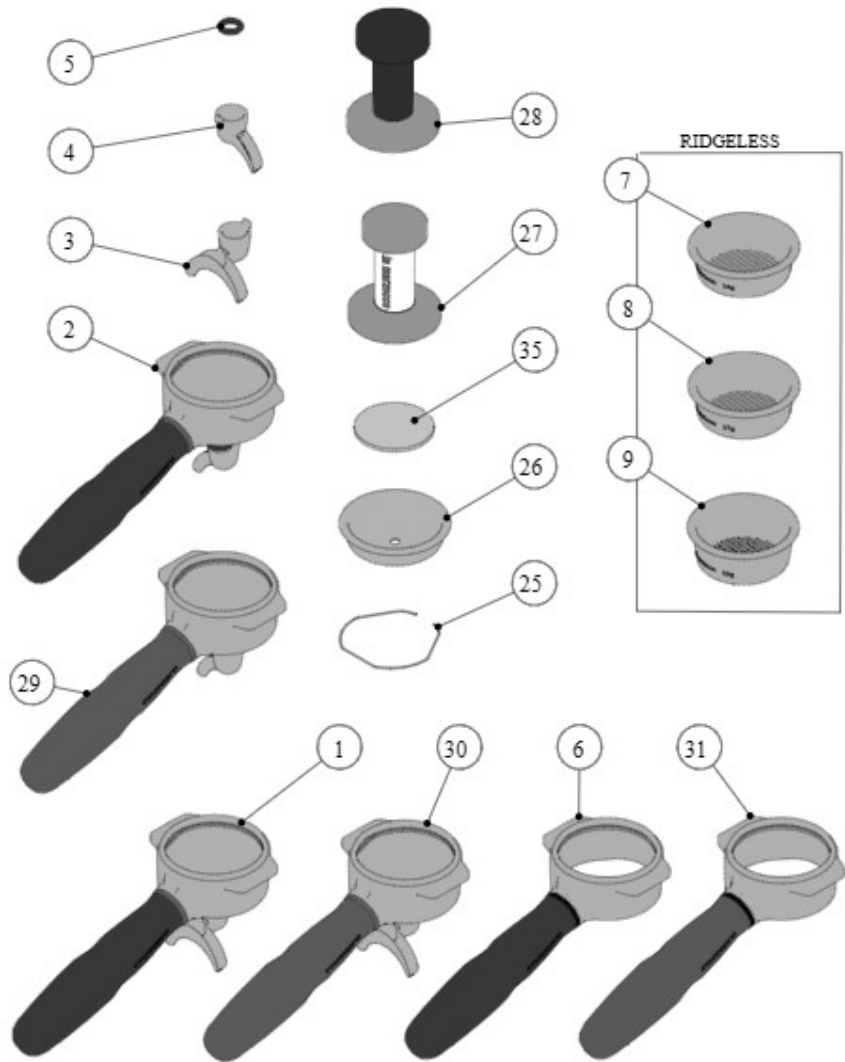

la marzocco
handmade in florence

260 - PORTAFILTER ASSEMBLY