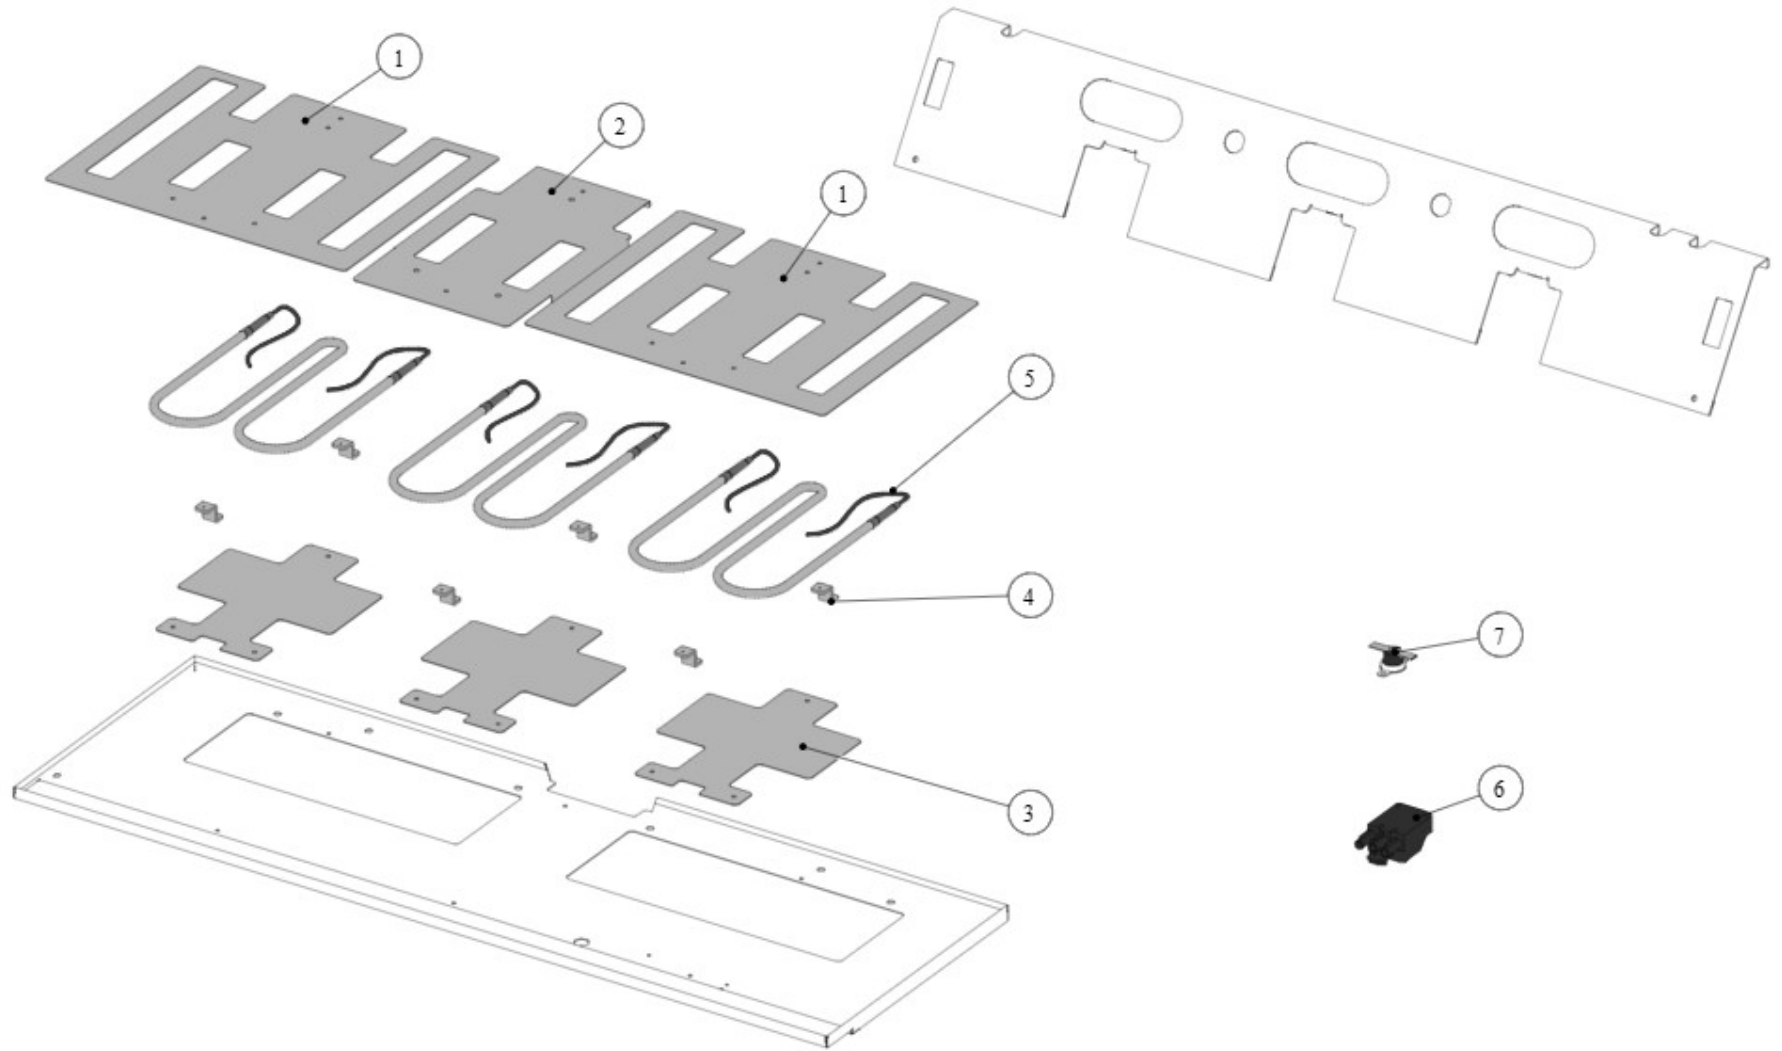

la marzocco
handmade in florence

240 - HEATING ELEMENTS