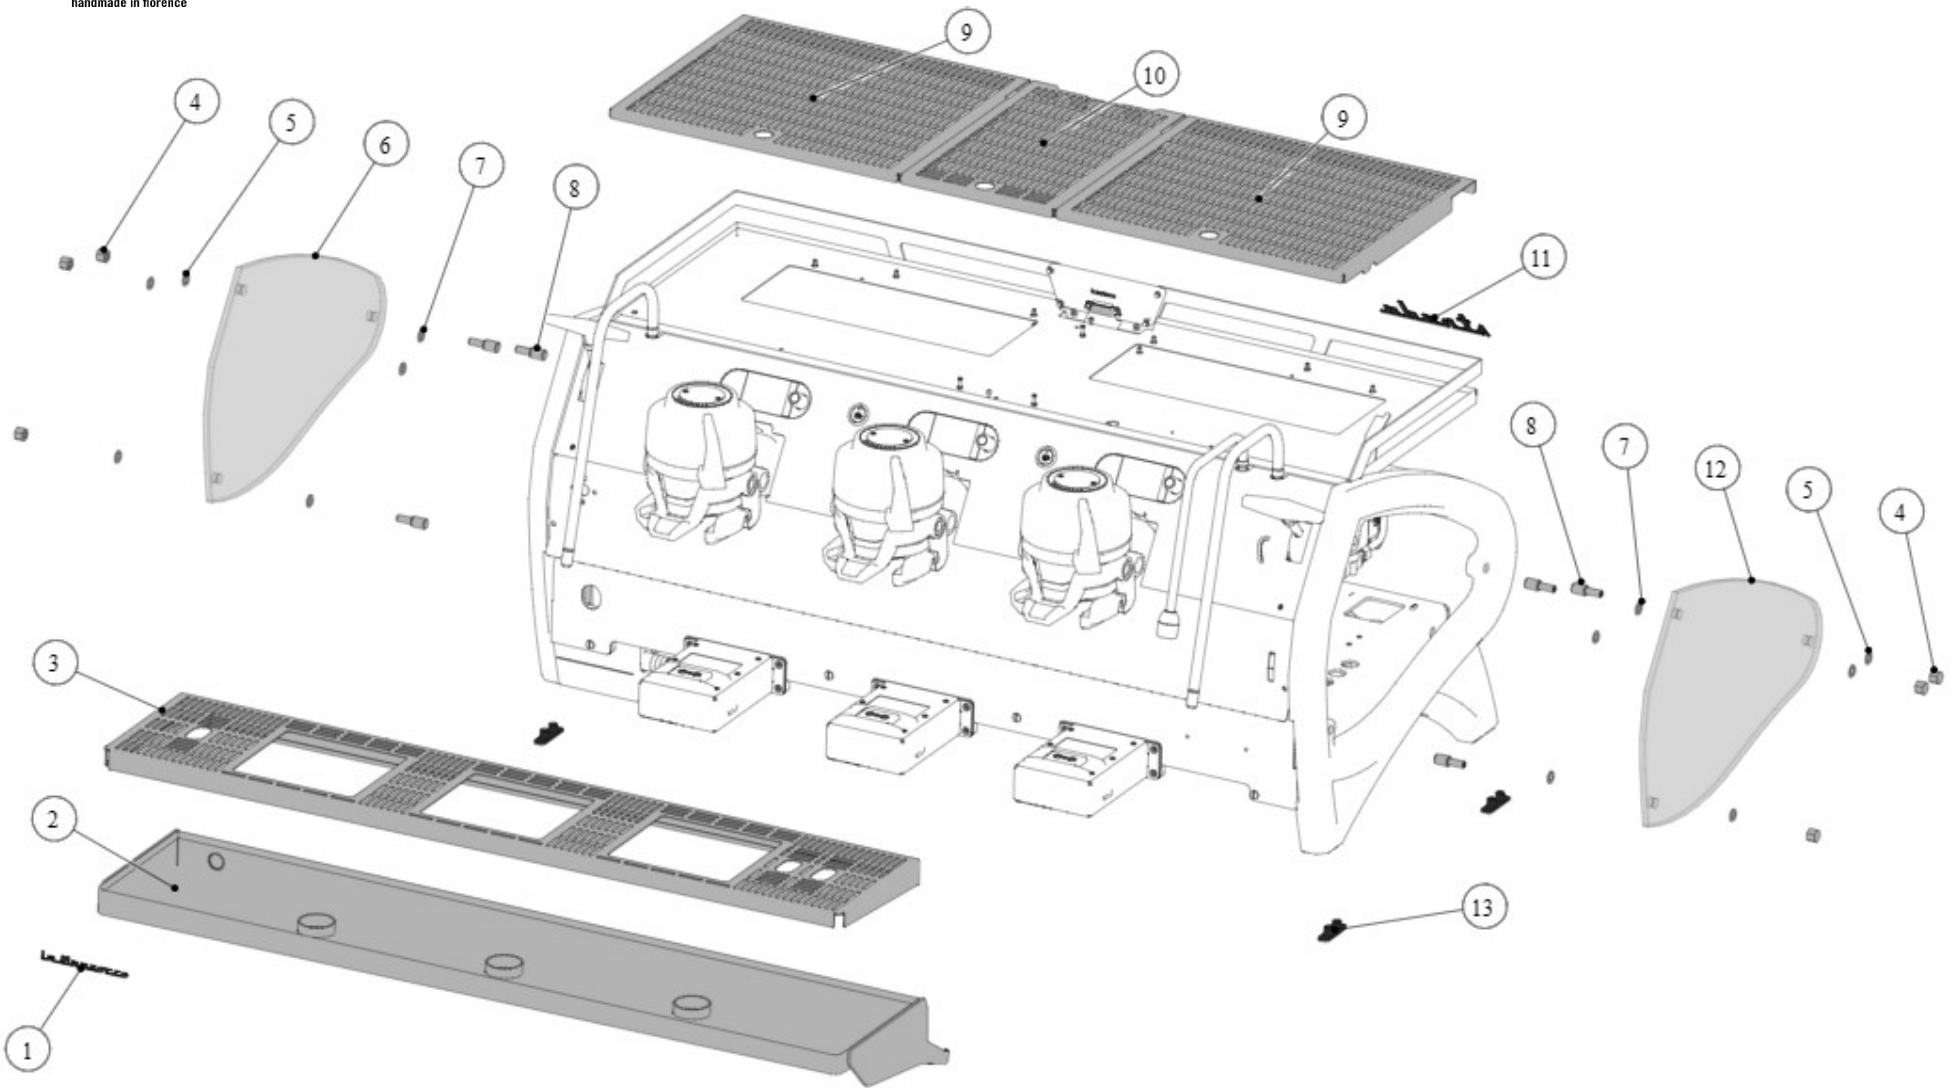

## 10 - BODY PANEL ASSEMBLY

**la marzocco**

handmade in florence

Item	Part number	Description
0001	D.4.061	LOGO LA MARZOCCO STRADA X
0002	C.1.115.03	TRAY DRAIN STRADA 2GR
0002	C.1.089.03	TRAY DRAIN STRADA 3GR
0003	C.1.281.3	GRID DRAIN STRADA 3GR W/SCALES
0003	C.1.281.2	GRID DRAIN STRADA 2GR W/SCALES
0004	I.1.036	CAP NUT M8 H12 WR 13 S/S
0005	L1003	WASHER 8,5X14X1,5 S/S A2
0006	C.5.020.SX	GLASS LEFT STRADA X-S
0007	I.6.002	WASHER 8.1X14X1 PA TRASPARENT
0008	I.1.198	SOCKET GRUB SCREW M12 - M8 S/S
0009	C.1.697.3	CUP TRAY GRID LARGE STRADA X-S 3GR
0009	C.1.697.2.DX	CUP TRAY GRID LARGE RIGHT STRADA X-S 2GR
0009	C.1.697.2.SX	CUP TRAY GRID LARGE LEFT STRADA X-S 2GR
0010	C.1.696	CUP TRAY GRID SMALL STRADA X-S
0011	D.4.062	LOGO BACK PANEL STRADA X
0012	C.5.020.DX	GLASS RIGHT STRADA X-S
0013	F.2.061	RUBBER FOOT STRADA X-S