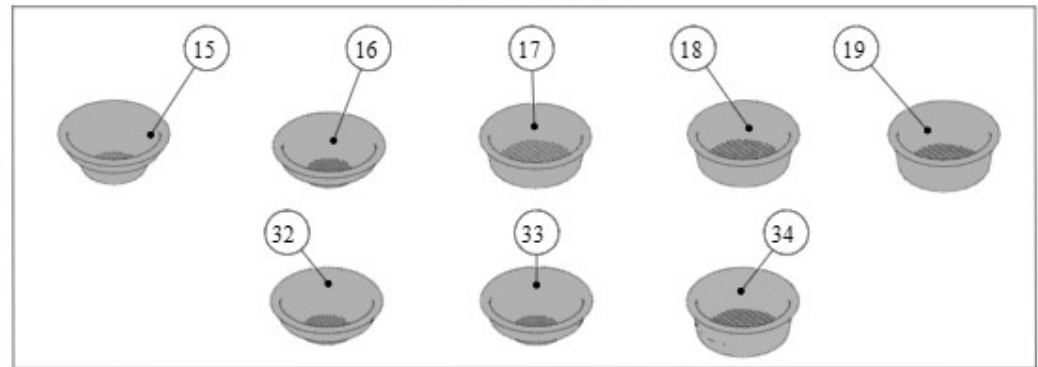

## 260 - PORTAFILTER ASSEMBLY

FOR FOR LA MARZOCCO SWIFT GRINDER

STANDARD VERSION

X - TESTED & CERTIFIED

**la marzocco**

handmade in florence

Item	Part number	Description
0001	A.5.114	PORTAFILTER STRAIGHT-IN DOUBLE SPOUT
0002	A.5.113	PORTAFILTER STRAIGHT-IN SINGLE SPOUT
0003	A.5.014.01	DOUBLE SPOUT S/S
0004	A.5.013.01	SINGLE SPOUT S/S
0005	H.1.017	O-RING 3,53X9,12 EPDM 70 SH
0005	H.1.017.02	O-RING 3,37X9,21 EPDM
0006	A.5.124	PORTAFILTER NAKED STRAIGHT-IN
0007	F.3.080	FILTER 14 GR RIDGELESS
0008	F.3.079	FILTER 17 GR RIDGELESS
0009	F.3.081	FILTER 21 GR RIDGELESS
0010	L115/A	FILTER 1 CUP
0011	L115/A/S	SINGLE FILTER
0012	5.128	19mm SWIFT FILTER BASKET
0013	5.127	22mm SWIFT FILTER BASKET
0014	5.133	TRIPLE SWIFT FILTER BASKET
0015	F.3.029.GR	FILTER 7 GR STANDARD
0016	F.3.053	FILTER 7 GR STANDARD ITALY
0017	F.3.028.01	FILTER 14 GR STANDARD
0018	F.3.027.01	FILTER 17 GR STANDARD
0019	F.3.026.01	FILTER 21 GR STANDARD
0020	F.3.054.X	FILTER 7 GR X ITALIA