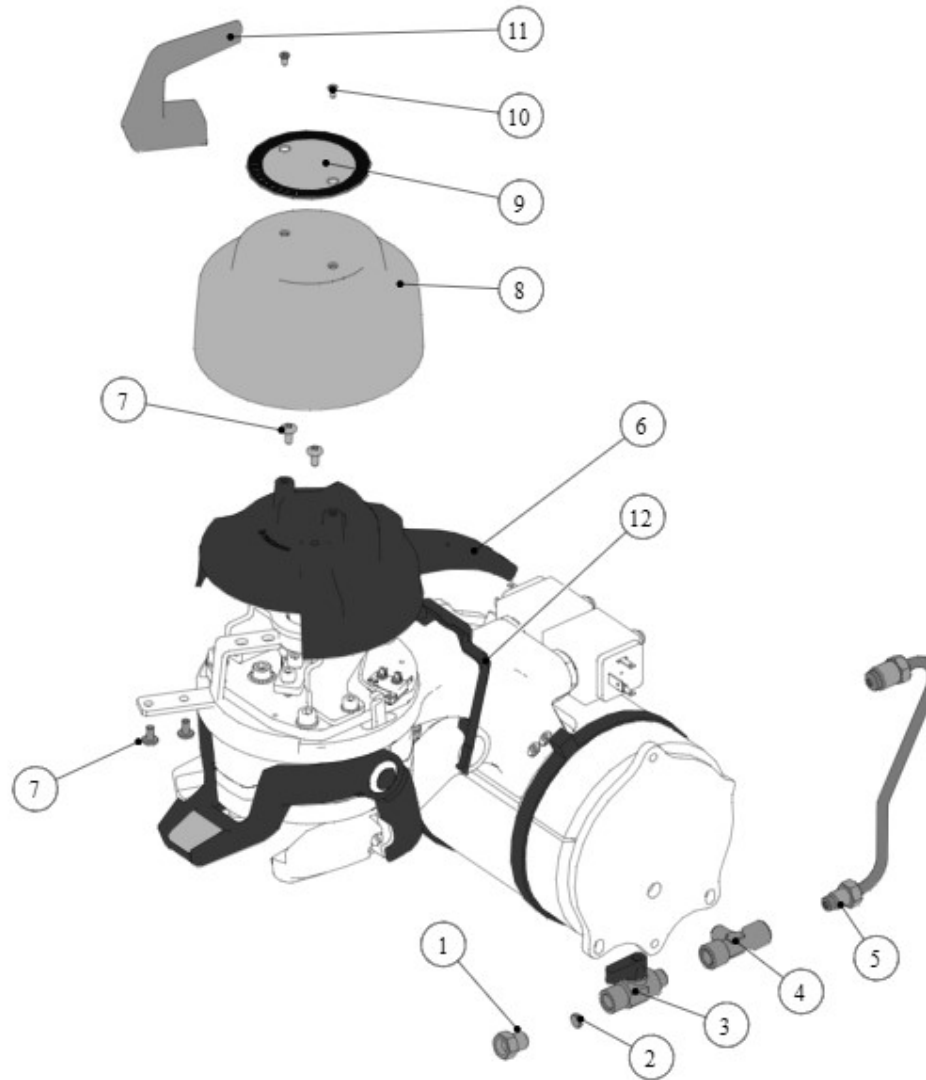

la marzocco
handmade in florence

140 - COFFEE BOILER