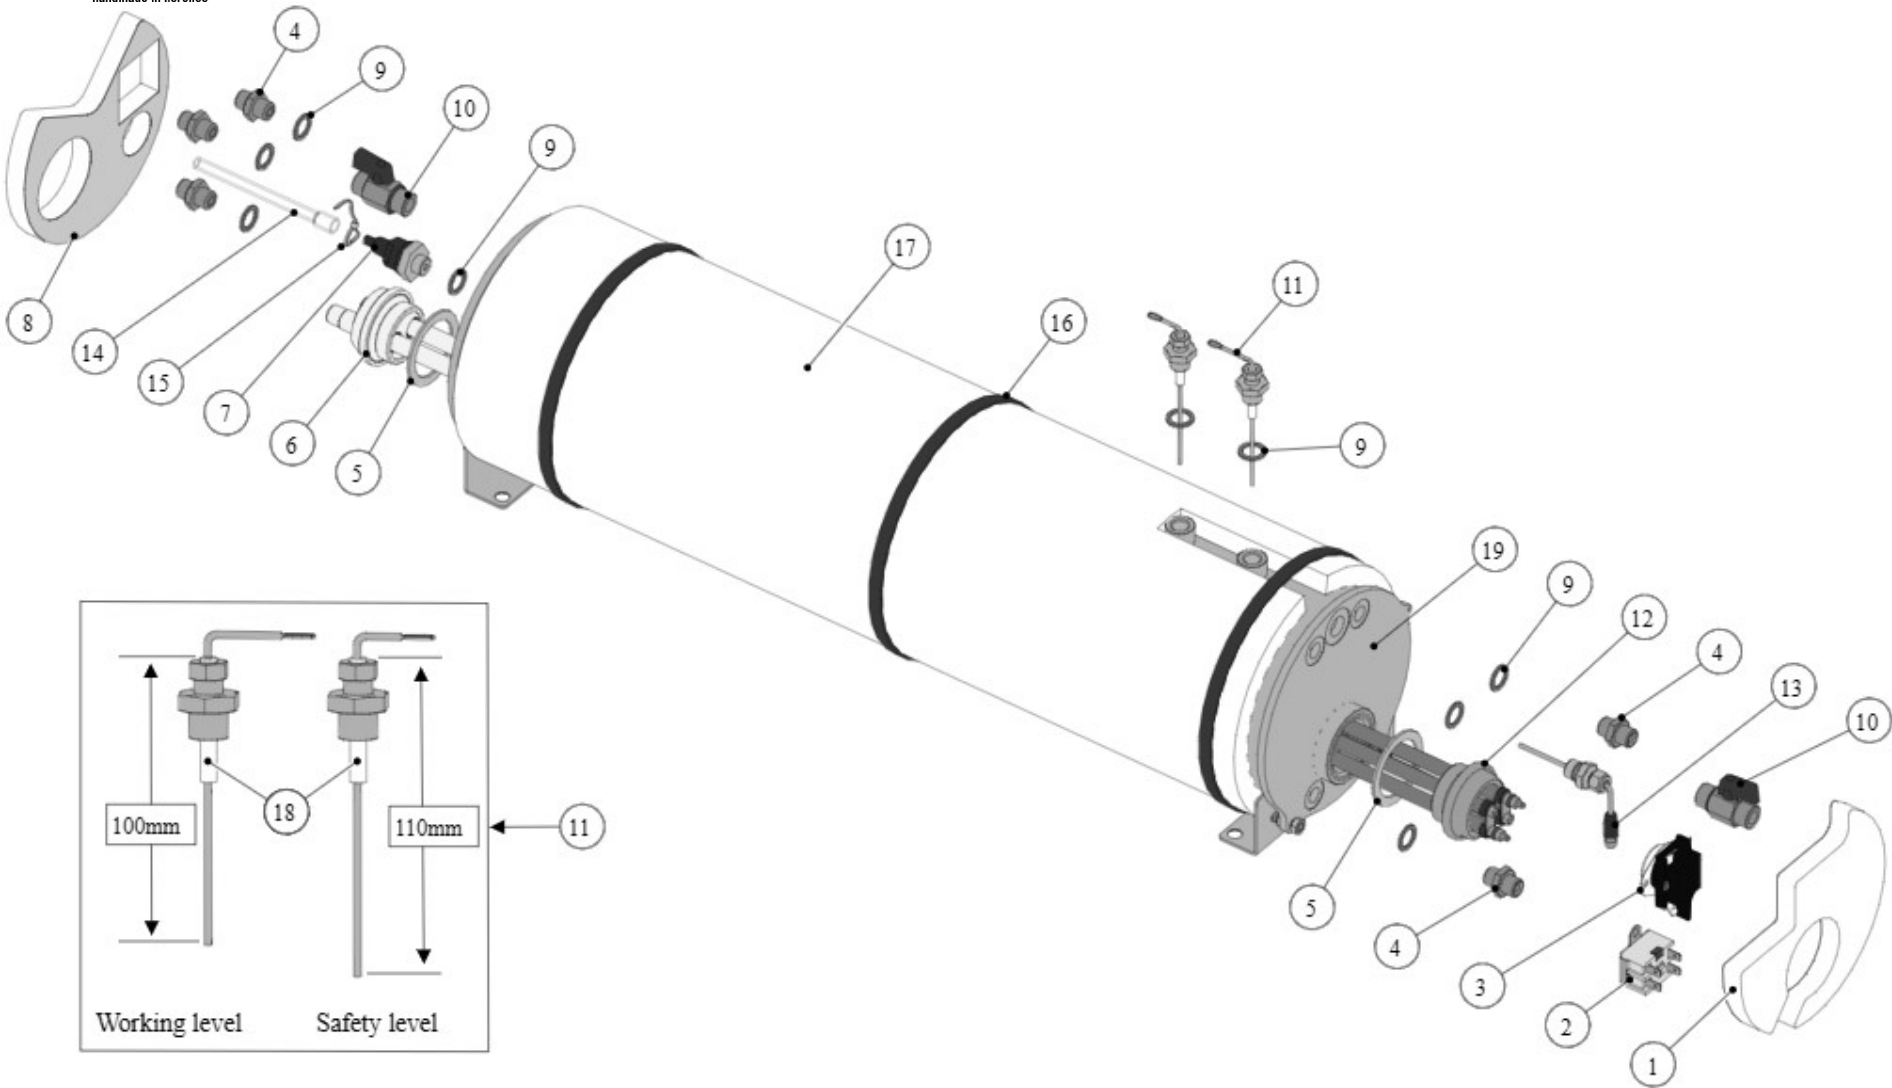

la marzocco
handmade in florence

200 - STEAM BOILER