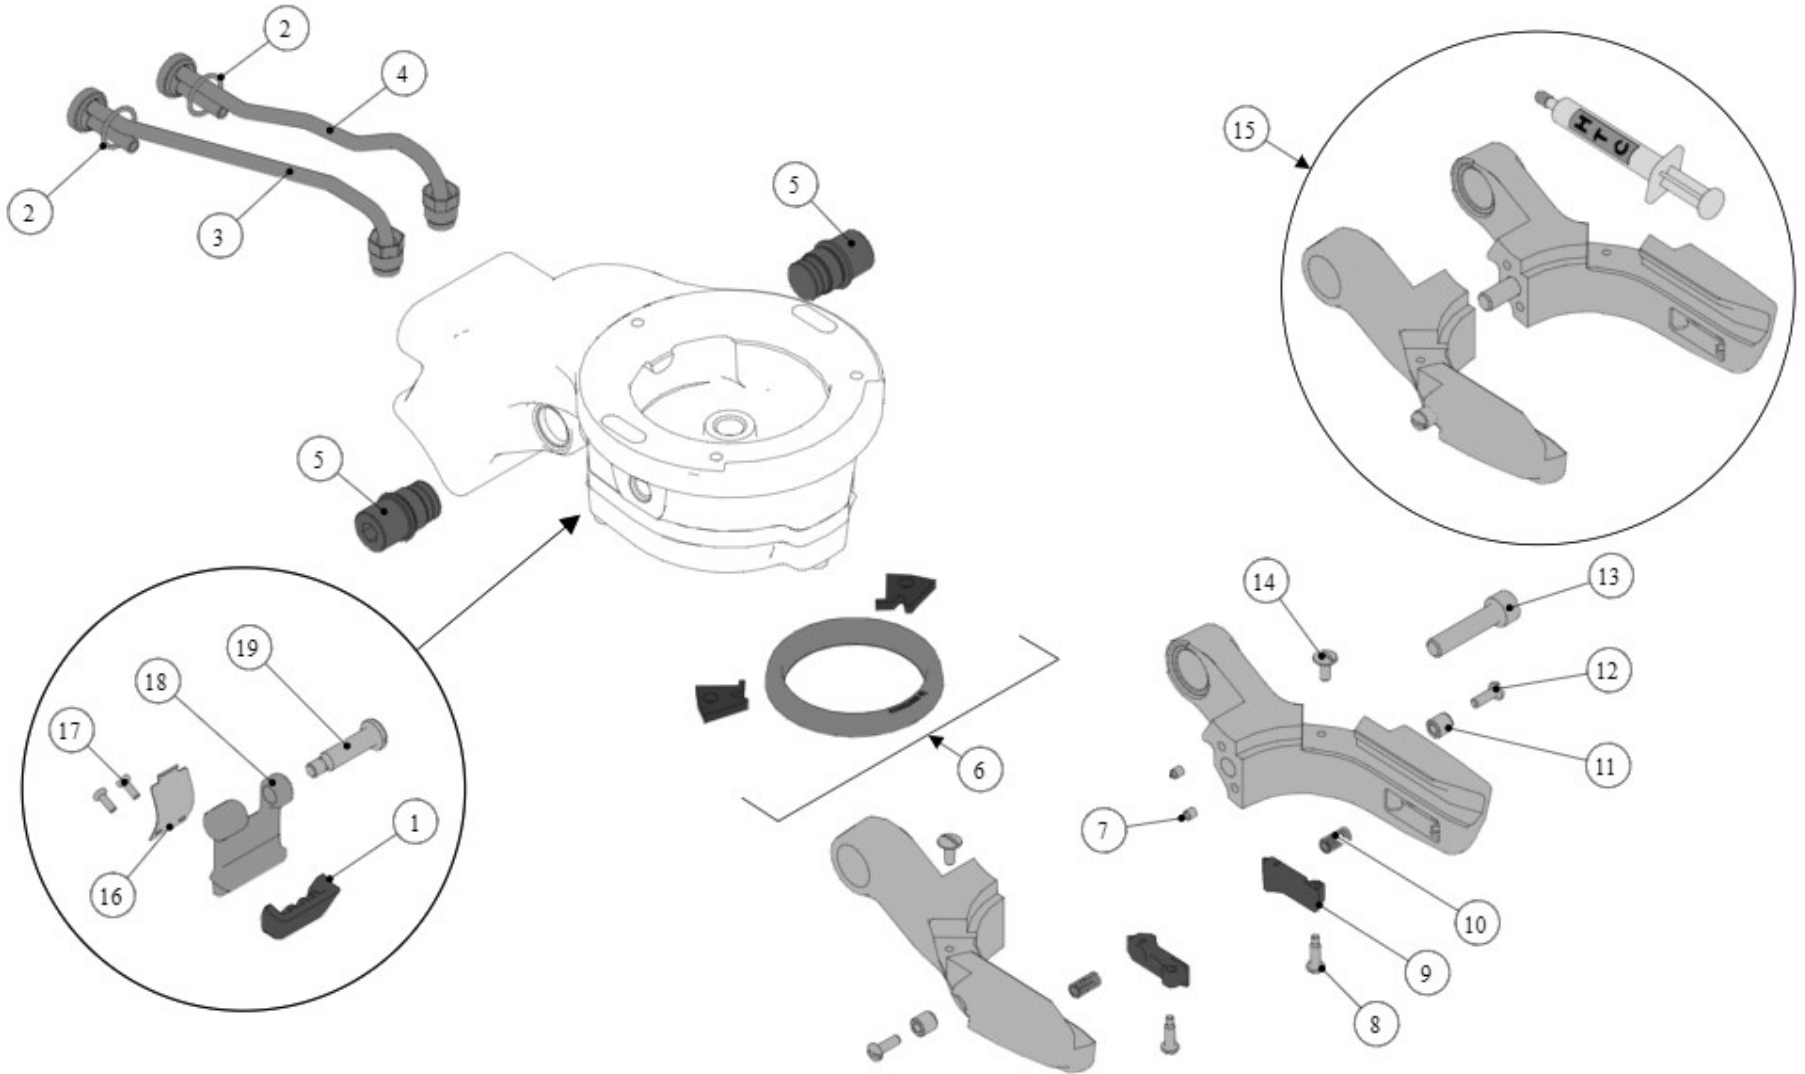

la marzocco
handmade in florence

150 - COFFEE BOILER