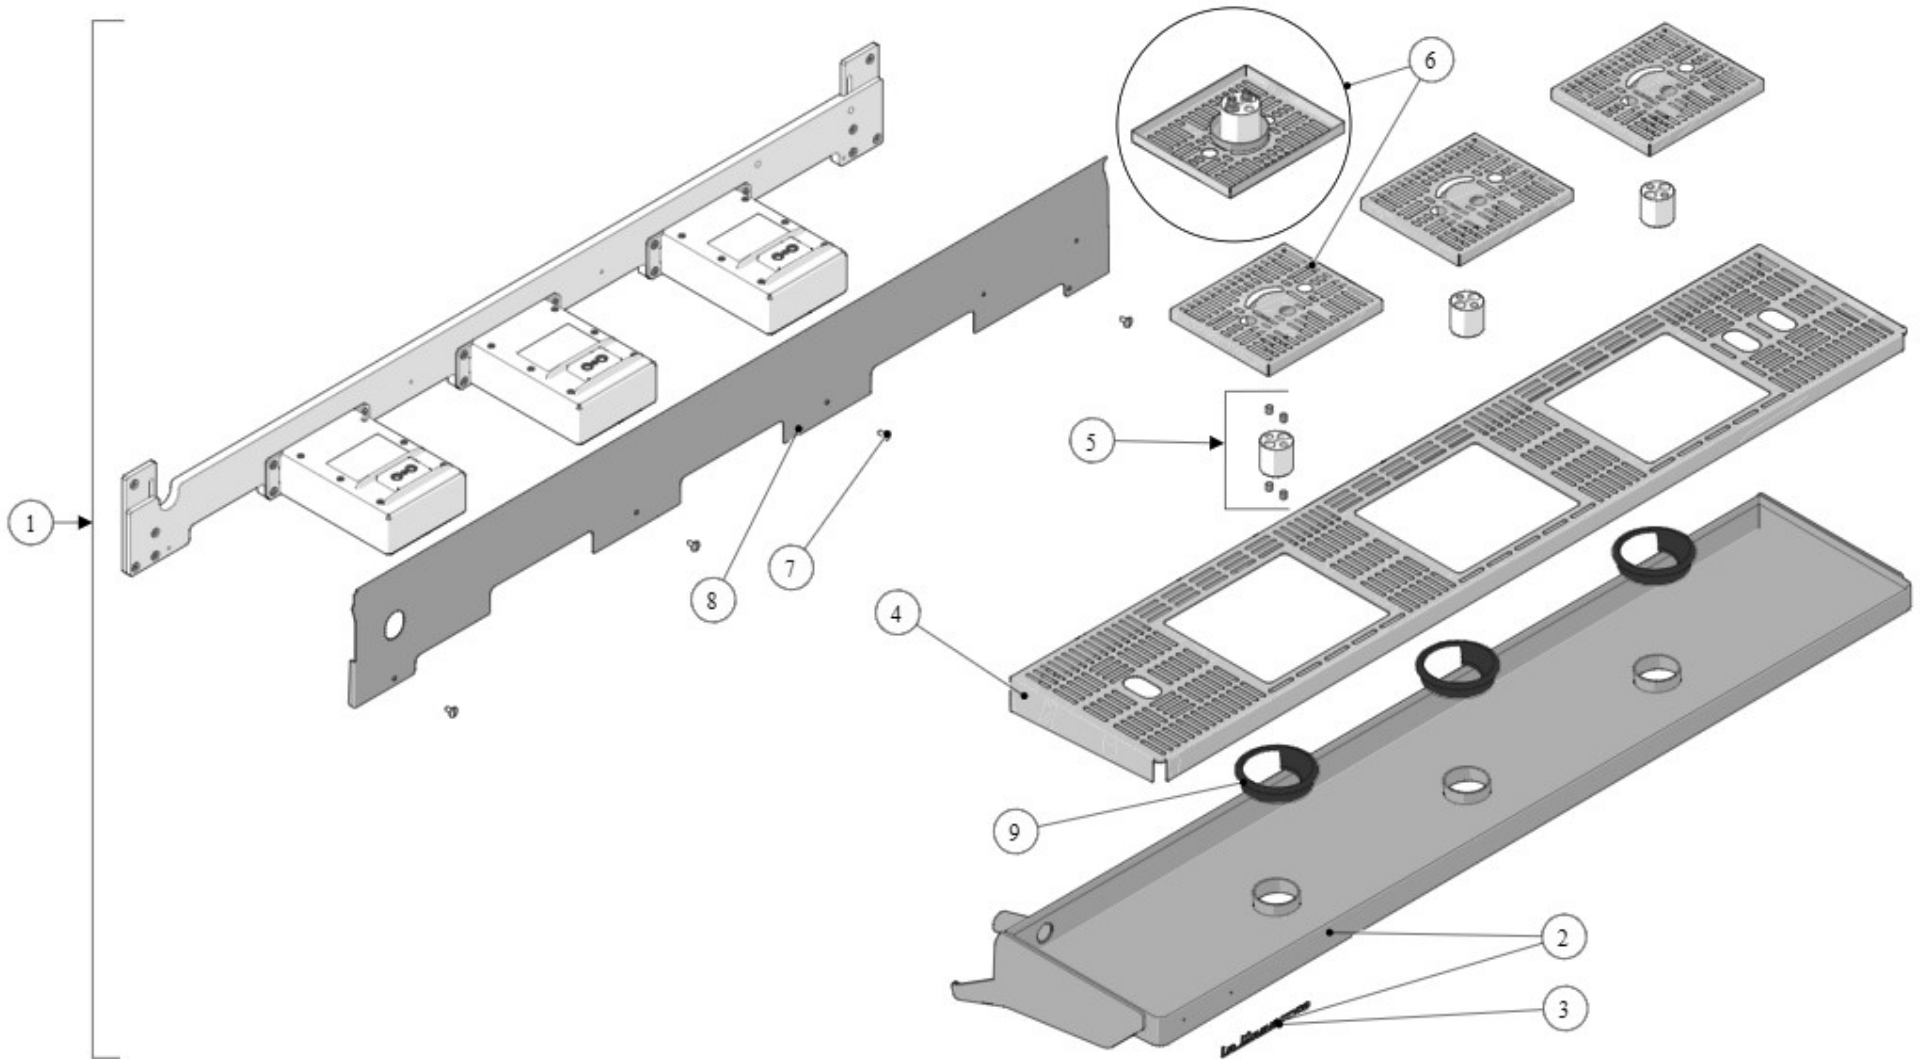

## 210 - SCALES VERSION - BODY PANEL ASSEM.

**la marzocco**

handmade in florence

Item	Part number	Description
0001	959-2	RETROFIT KIT SCALES STRADA X-S 2GR
0001	959-3	RETROFIT KIT SCALES STRADA X-S 3GR
0002	C.1.280.2.01	TRAY DRAIN STRADA 2GR W/SCALES
0002	C.1.280.3.01	TRAY DRAIN STRADA 3GR W/SCALES
0003	D.4.061	LOGO LA MARZOCCO STRADA X
0004	C.1.281.2	GRID DRAIN STRADA 2GR W/SCALES
0004	C.1.281.3	GRID DRAIN STRADA 3GR W/SCALES
0005	F.1.084.R	ASSEMBLED SUPPORT WITH MAGNETS
0006	C.1.278.R	GRID SCALE COMPLETE
0006	I.1.099	SCREW M4X10 MUSHROOM SLOTTED HEAD S/S
0008	C.1.279.2	PANEL LOWER FRONT STRADA 2GR W/SCALES
0008	C.1.279.3	PANEL LOWER FRONT STRADA 3GR W/SCALES
0009	F.1.089	PROTECT.WATER TRAY DRAIN STRADA W/SCALES