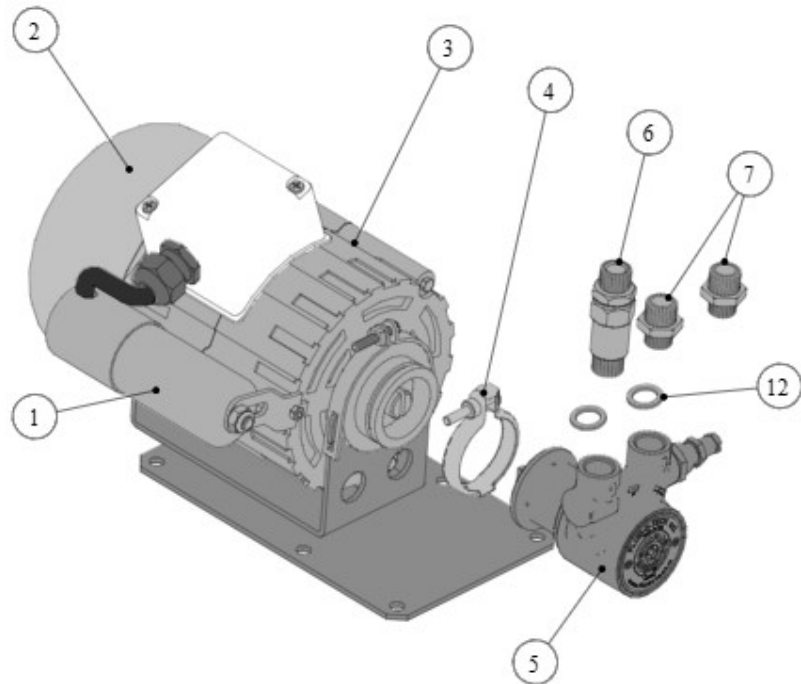

la marzocco
handmade in florence

250 - ELECTRICAL SYSTEM AND PUMP