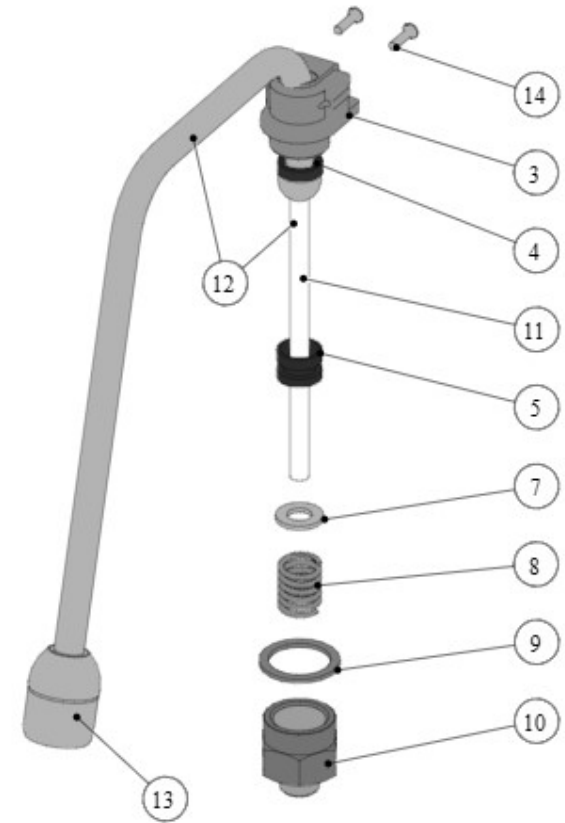

la marzocco
handmade in florence

60 - STEAM AND HOT WATER ASSEMBLY