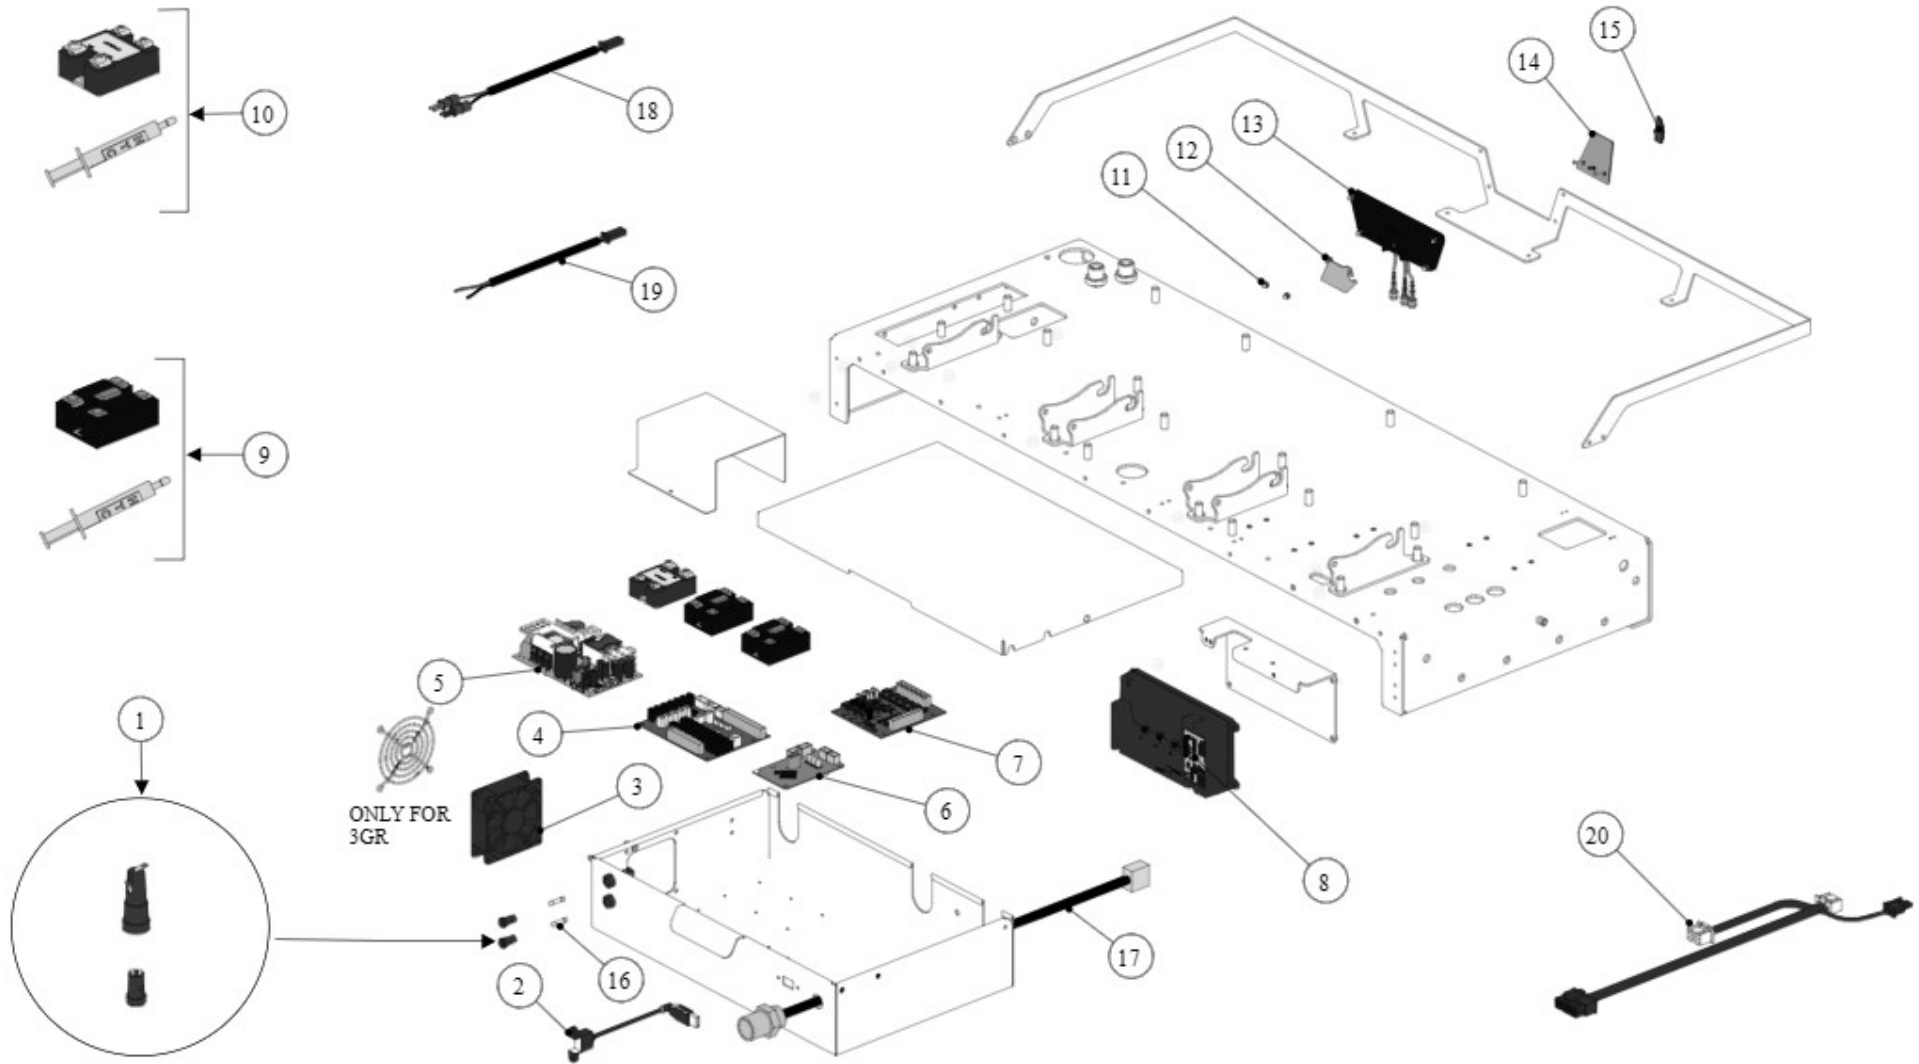

la marzocco

handmade in florence

40 - ELECTRICAL SYSTEM