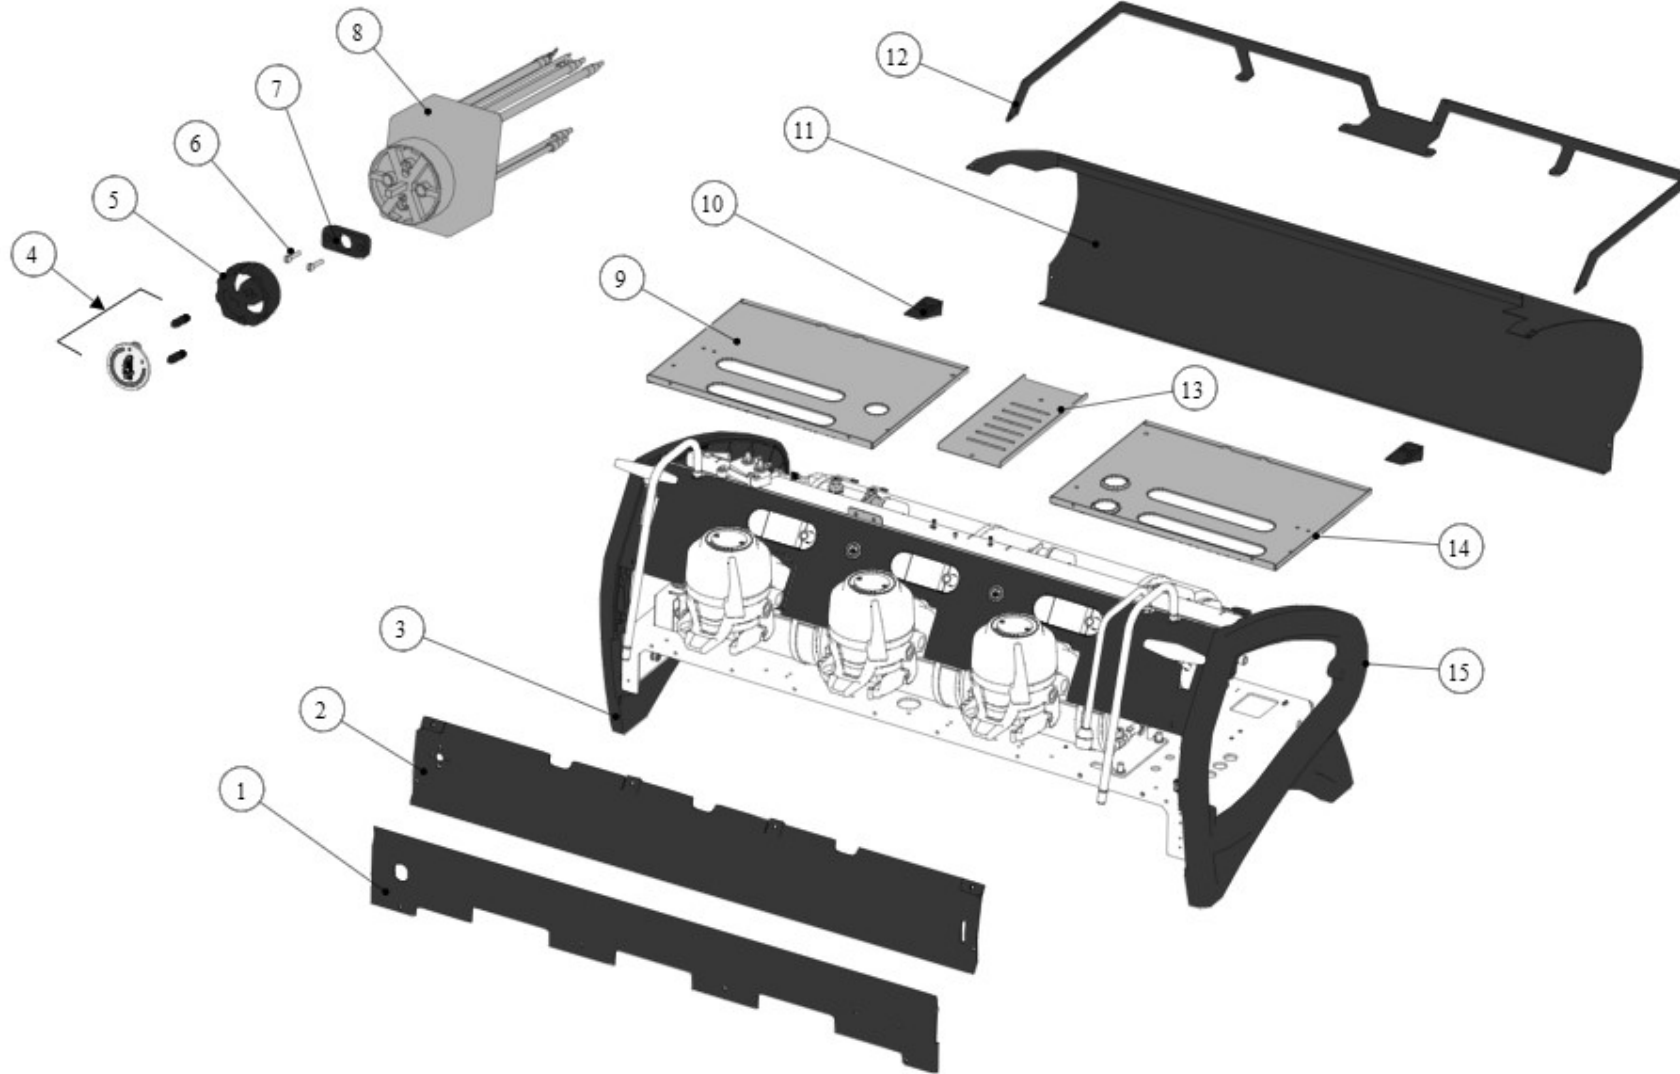

la marzocco
handmade in florence

20 - BODY PANEL ASSEMBLY