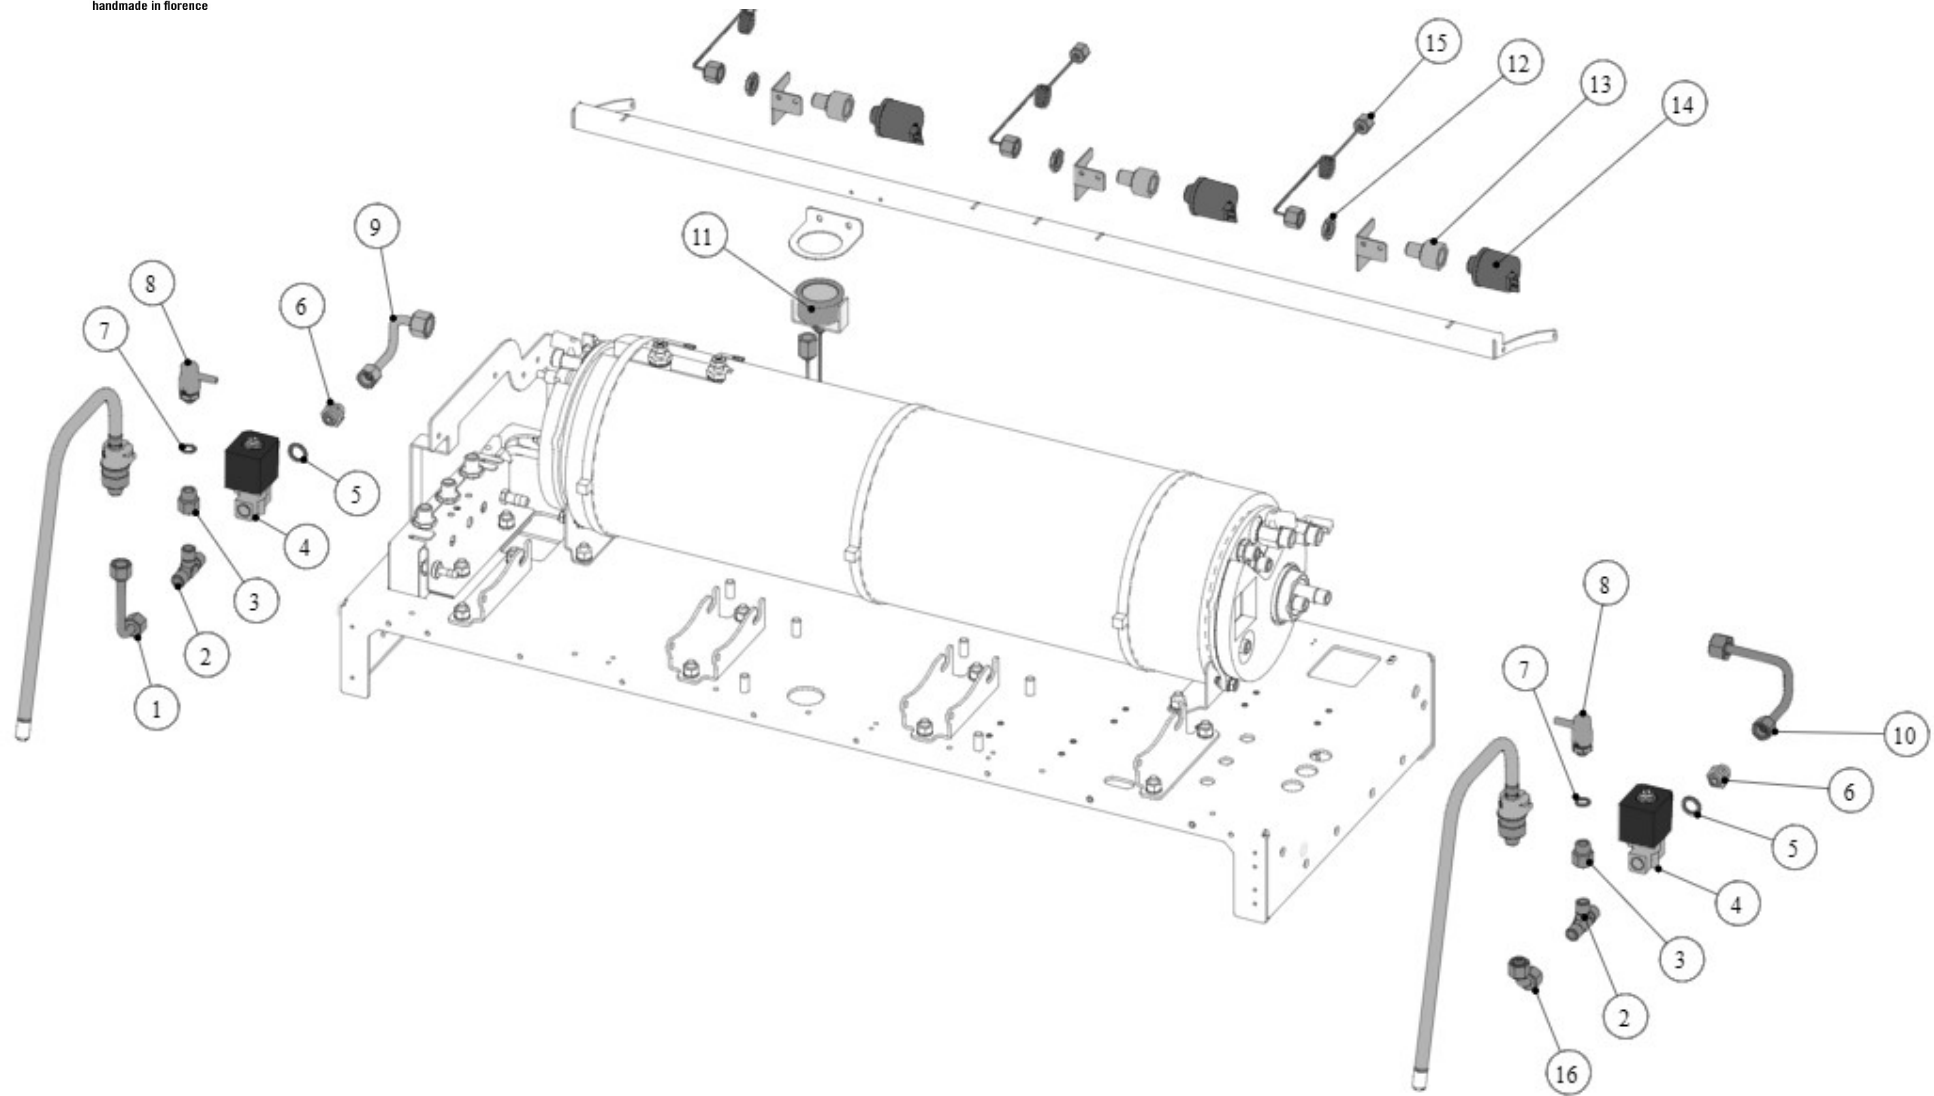

la marzocco
handmade in florence

80 - HYDRAULIC ASSEMBLY