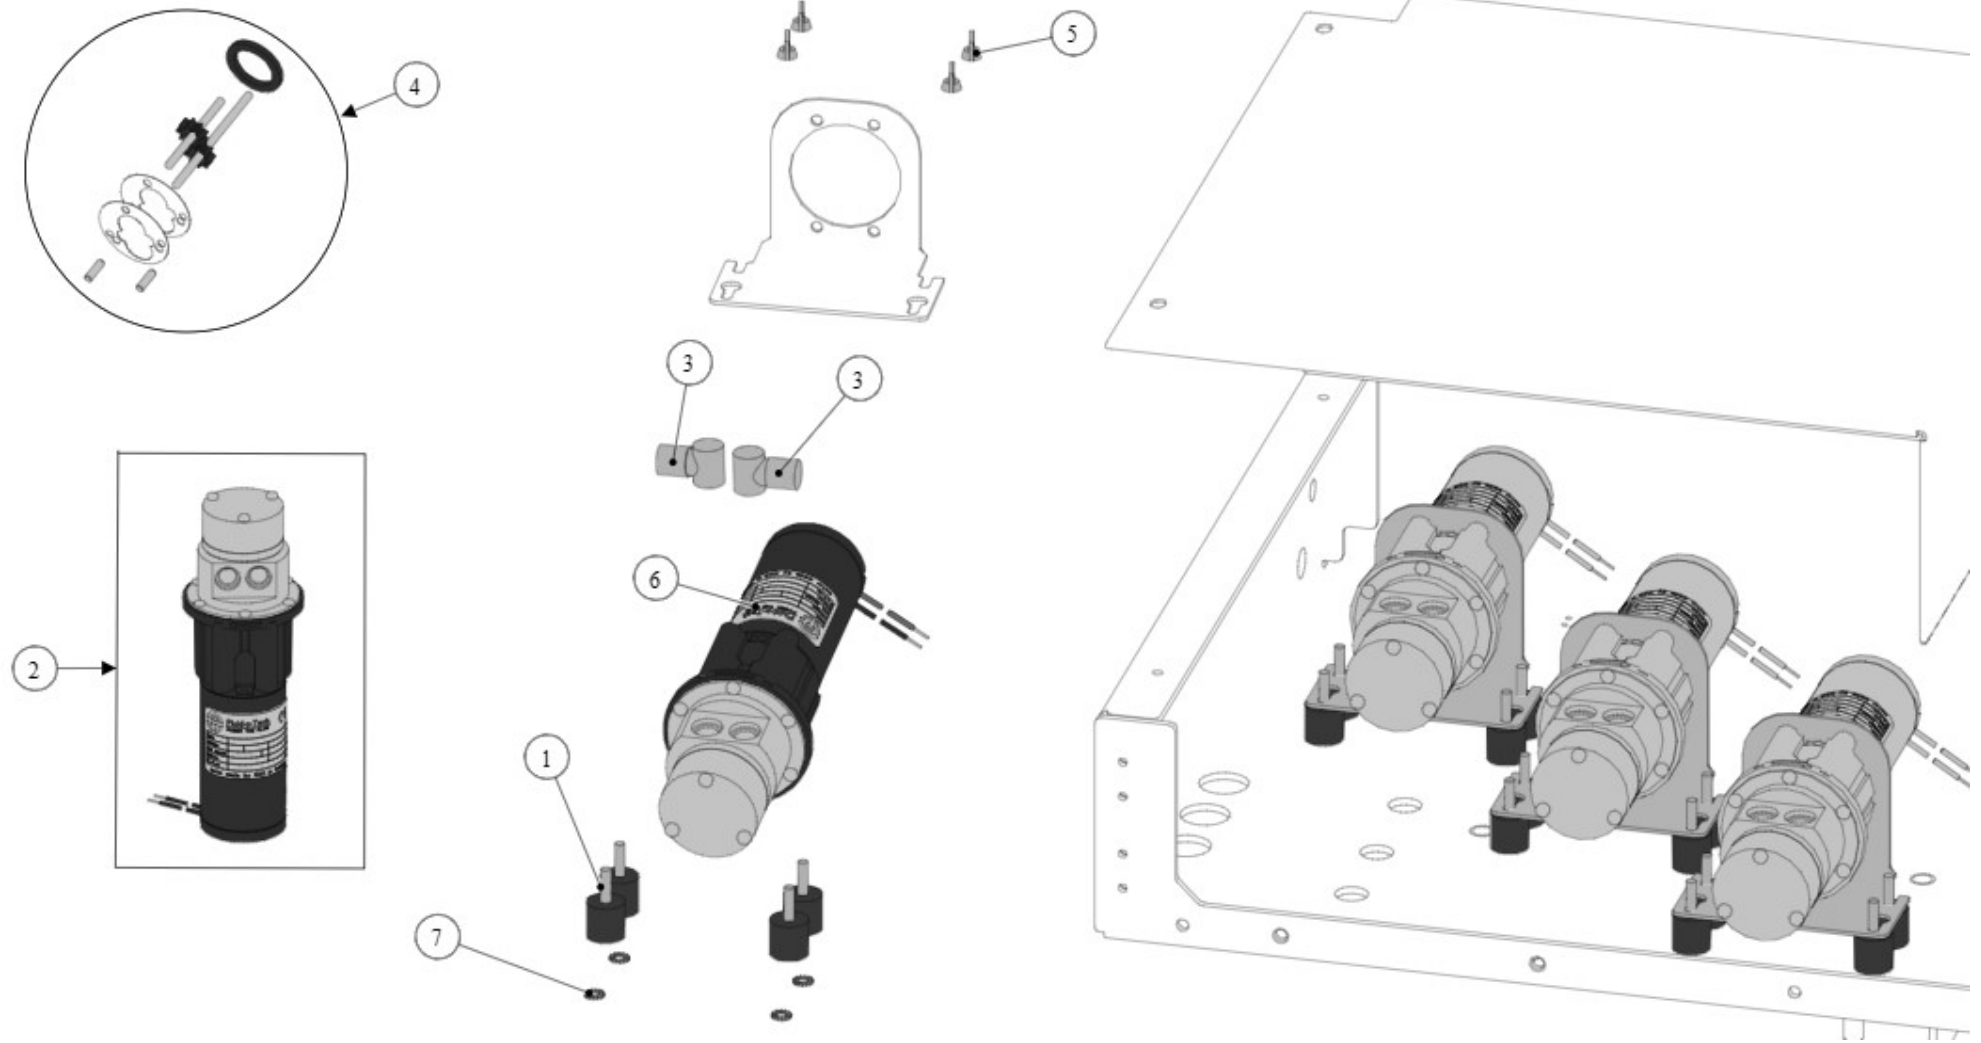

la marzocco
handmade in florence

180 - GEAR PUMP