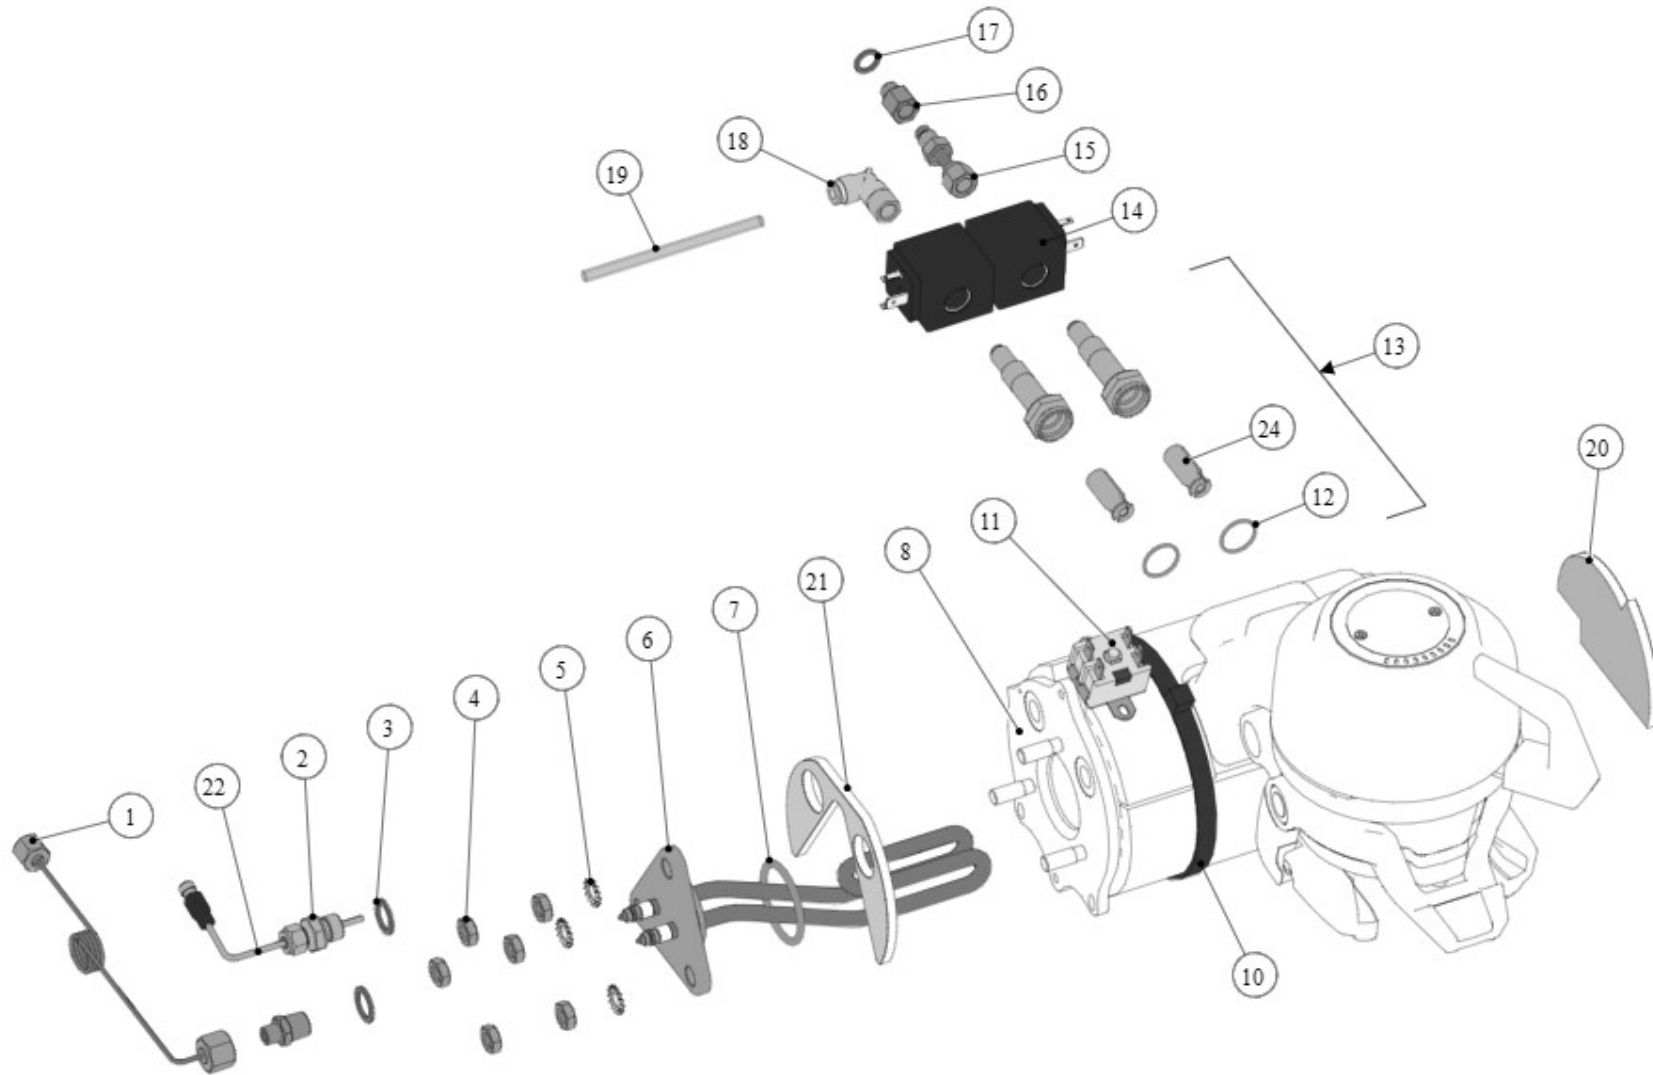

la marzocco
handmade in florence

130 - COFFEE BOILER