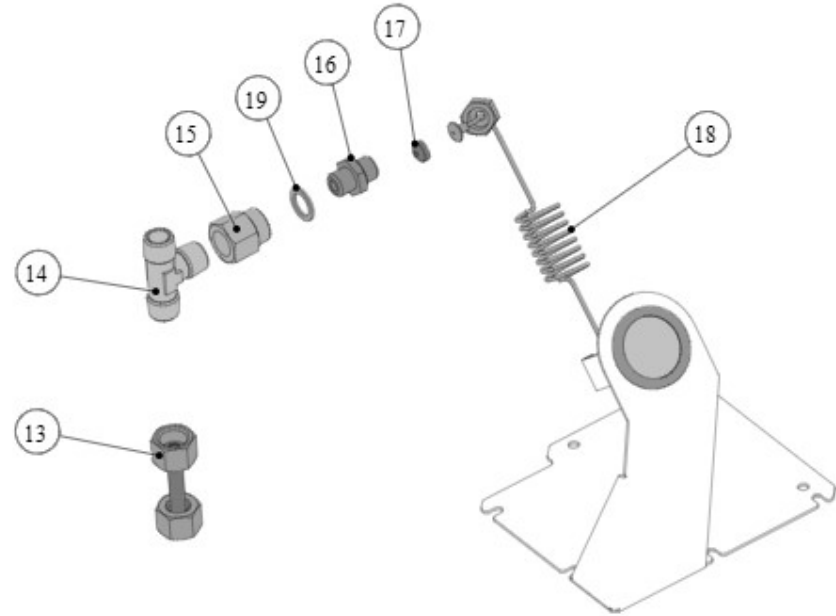

la marzocco
handmade in florence

250 - ELECTRICAL SYSTEM AND PUMP