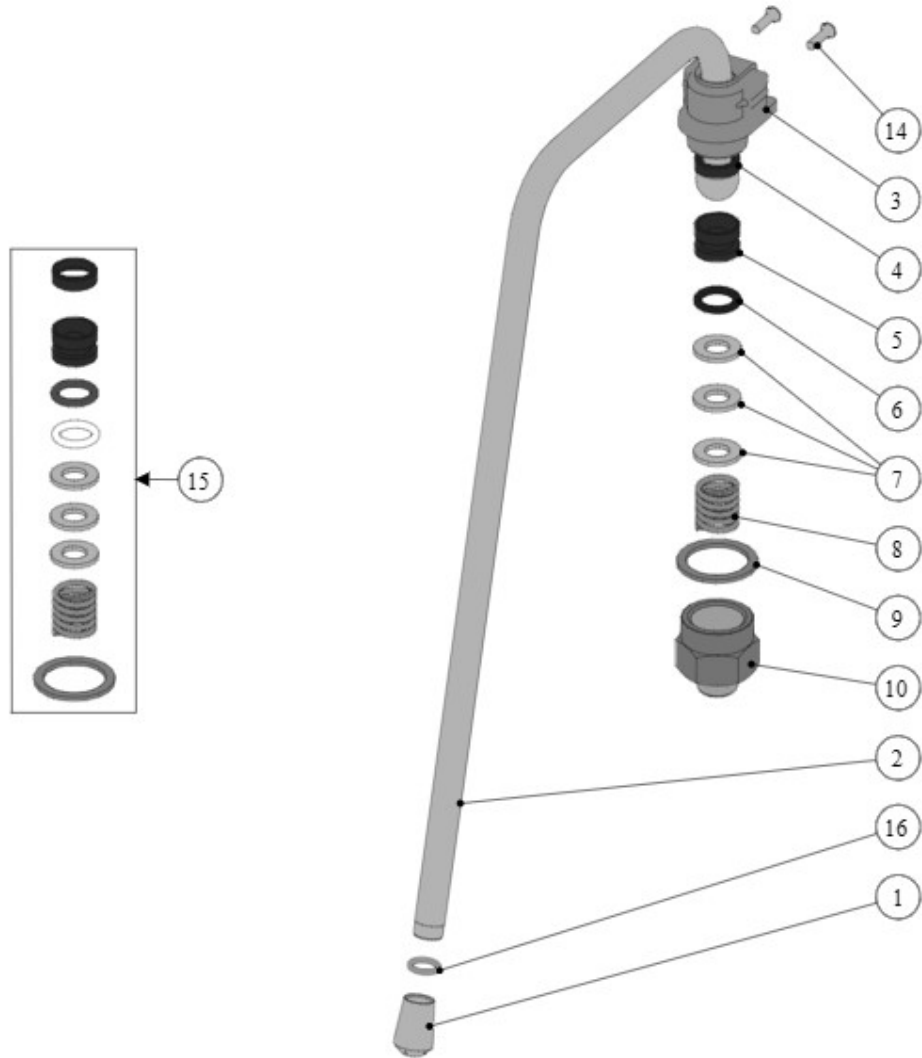

la marzocco
handmade in florence

60 - STEAM AND HOT WATER ASSEMBLY