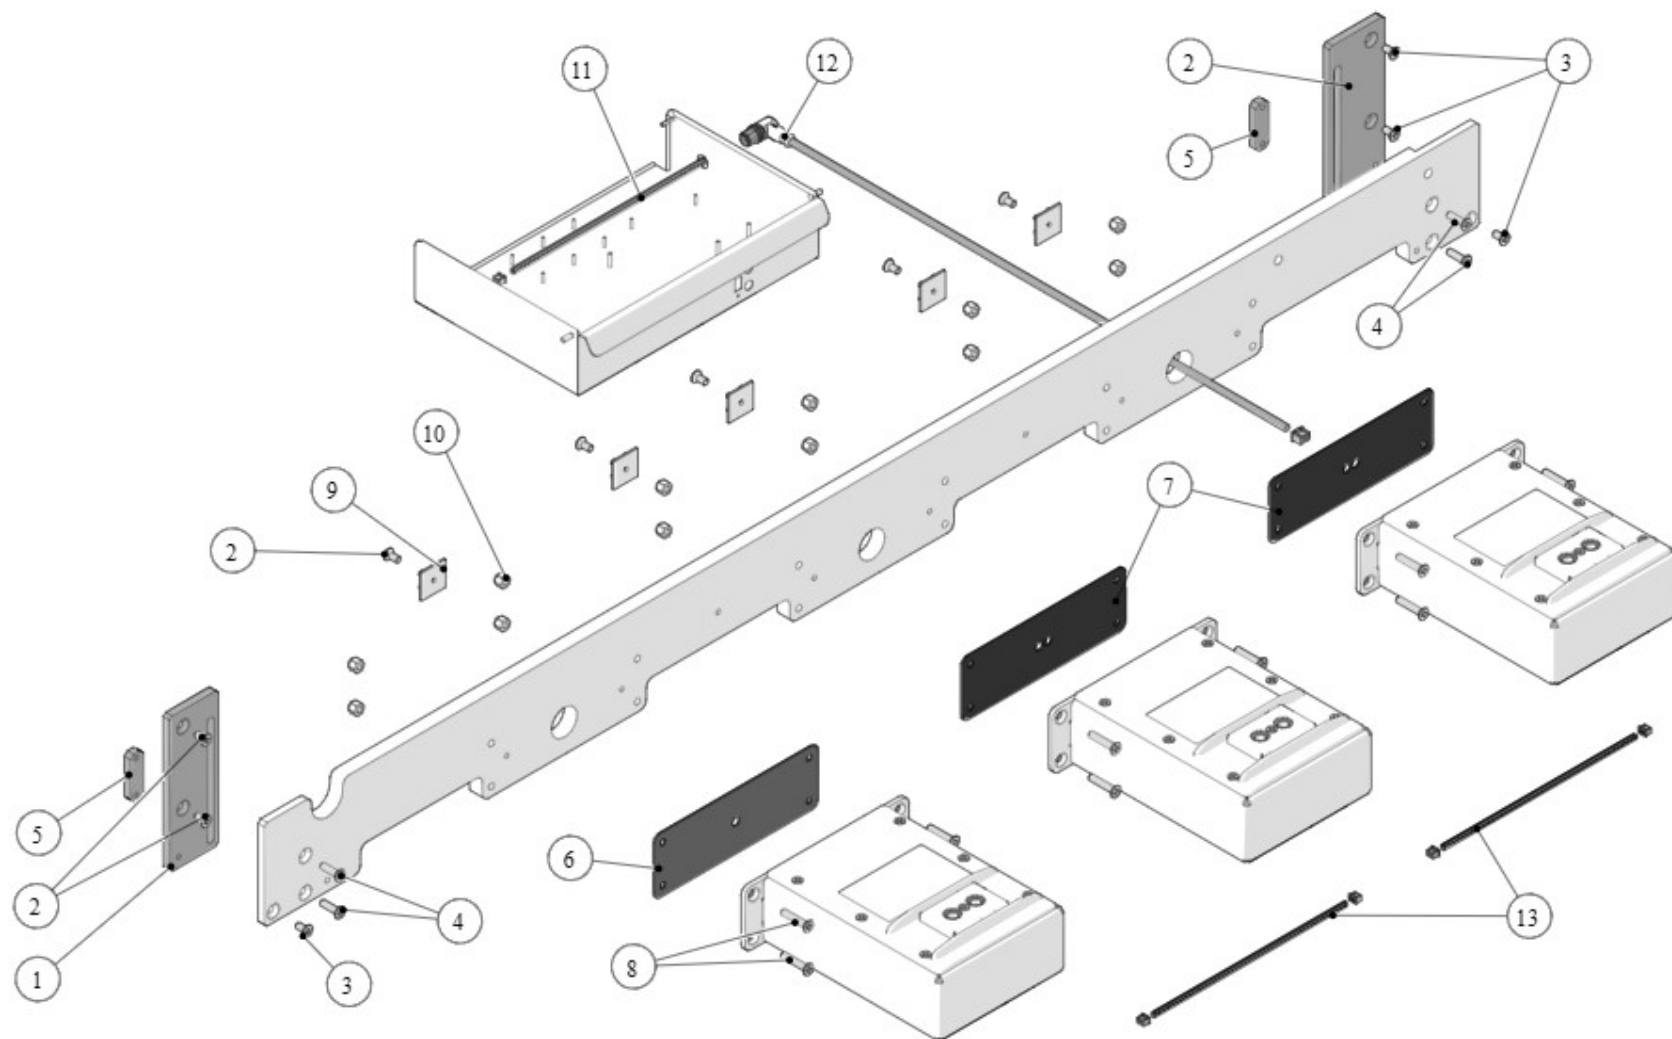

la marzocco
handmade in florence

220 - SCALES VERSION - SCALES ASSEMBLY