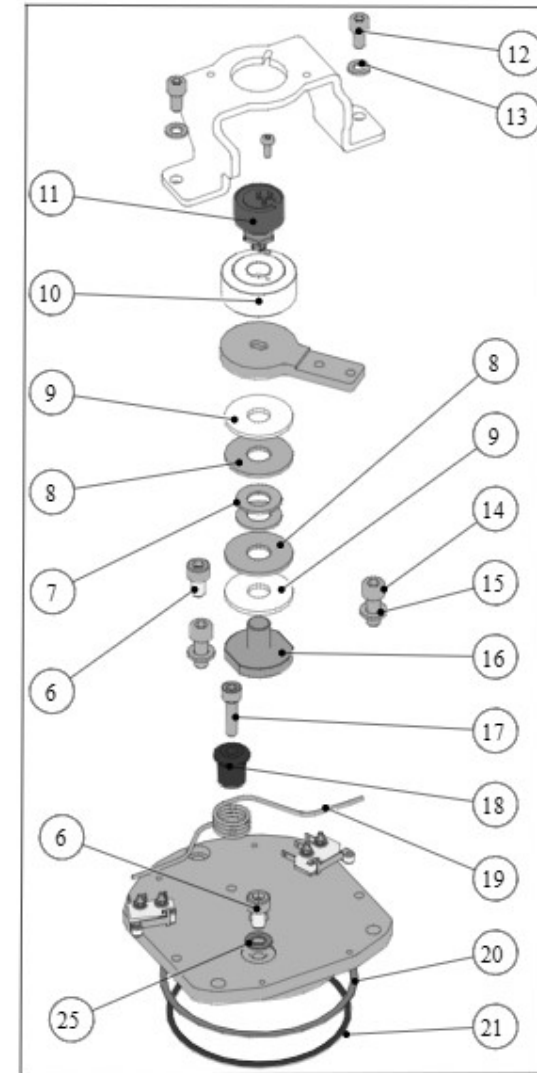

la marzocco
handmade in florence

160 - COFFEE BOILER