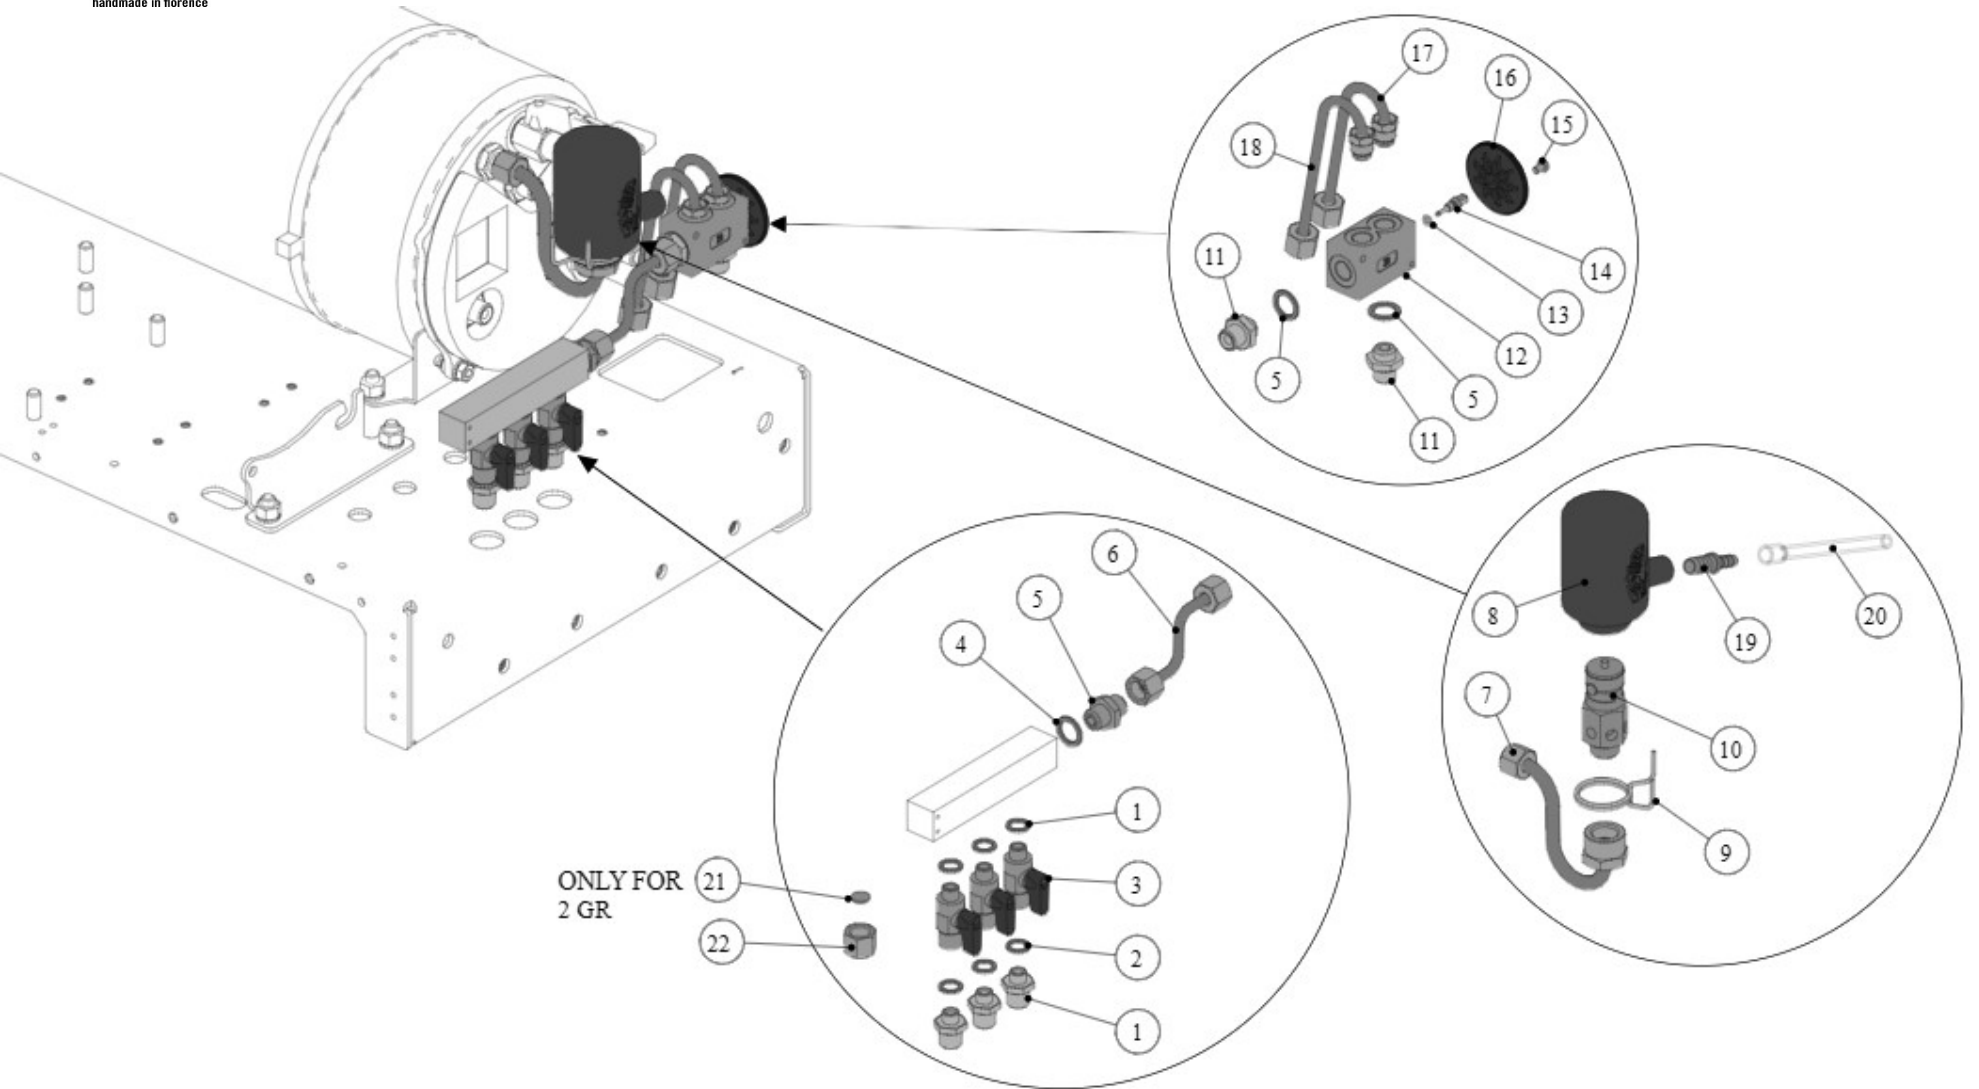

la marzocco
handmade in florence

100 - HYDRAULIC ASSEMBLY