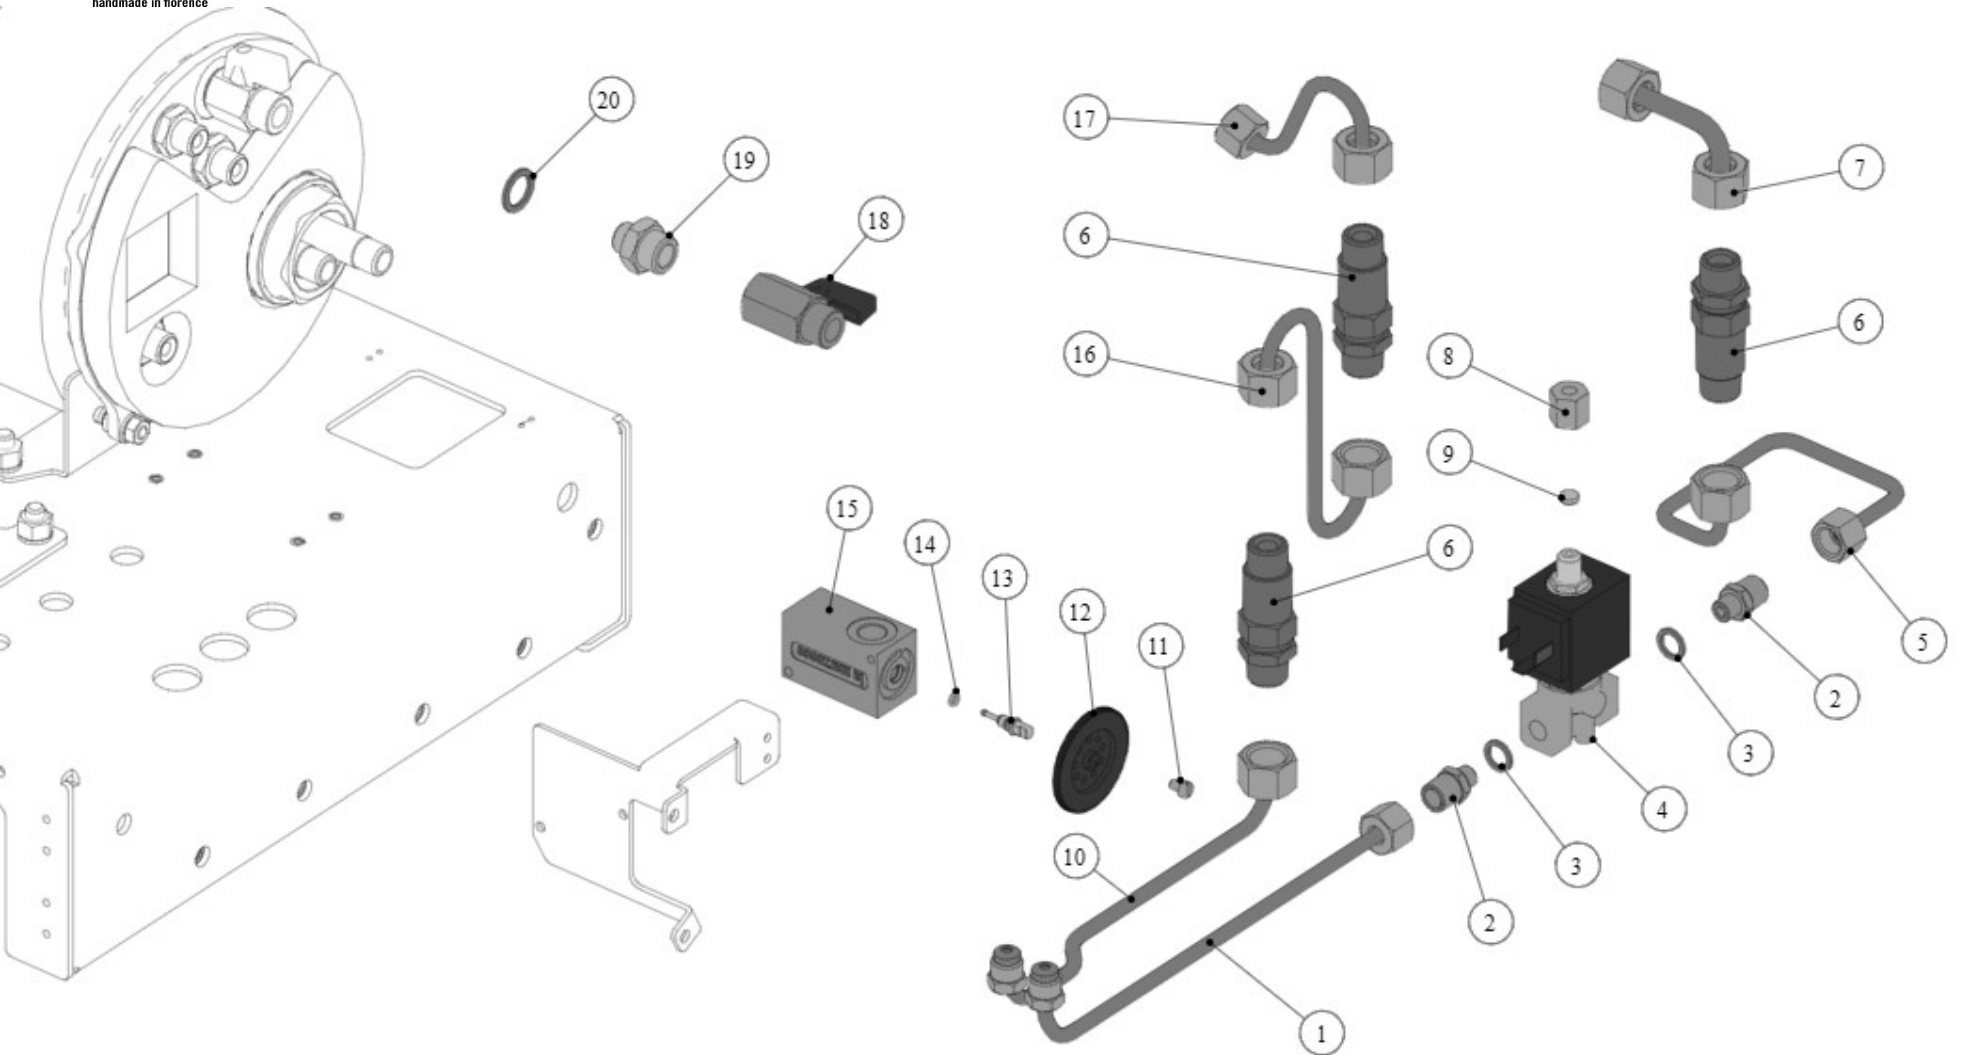

la marzocco
handmade in florence

120 - HYDRAULIC ASSEMBLY