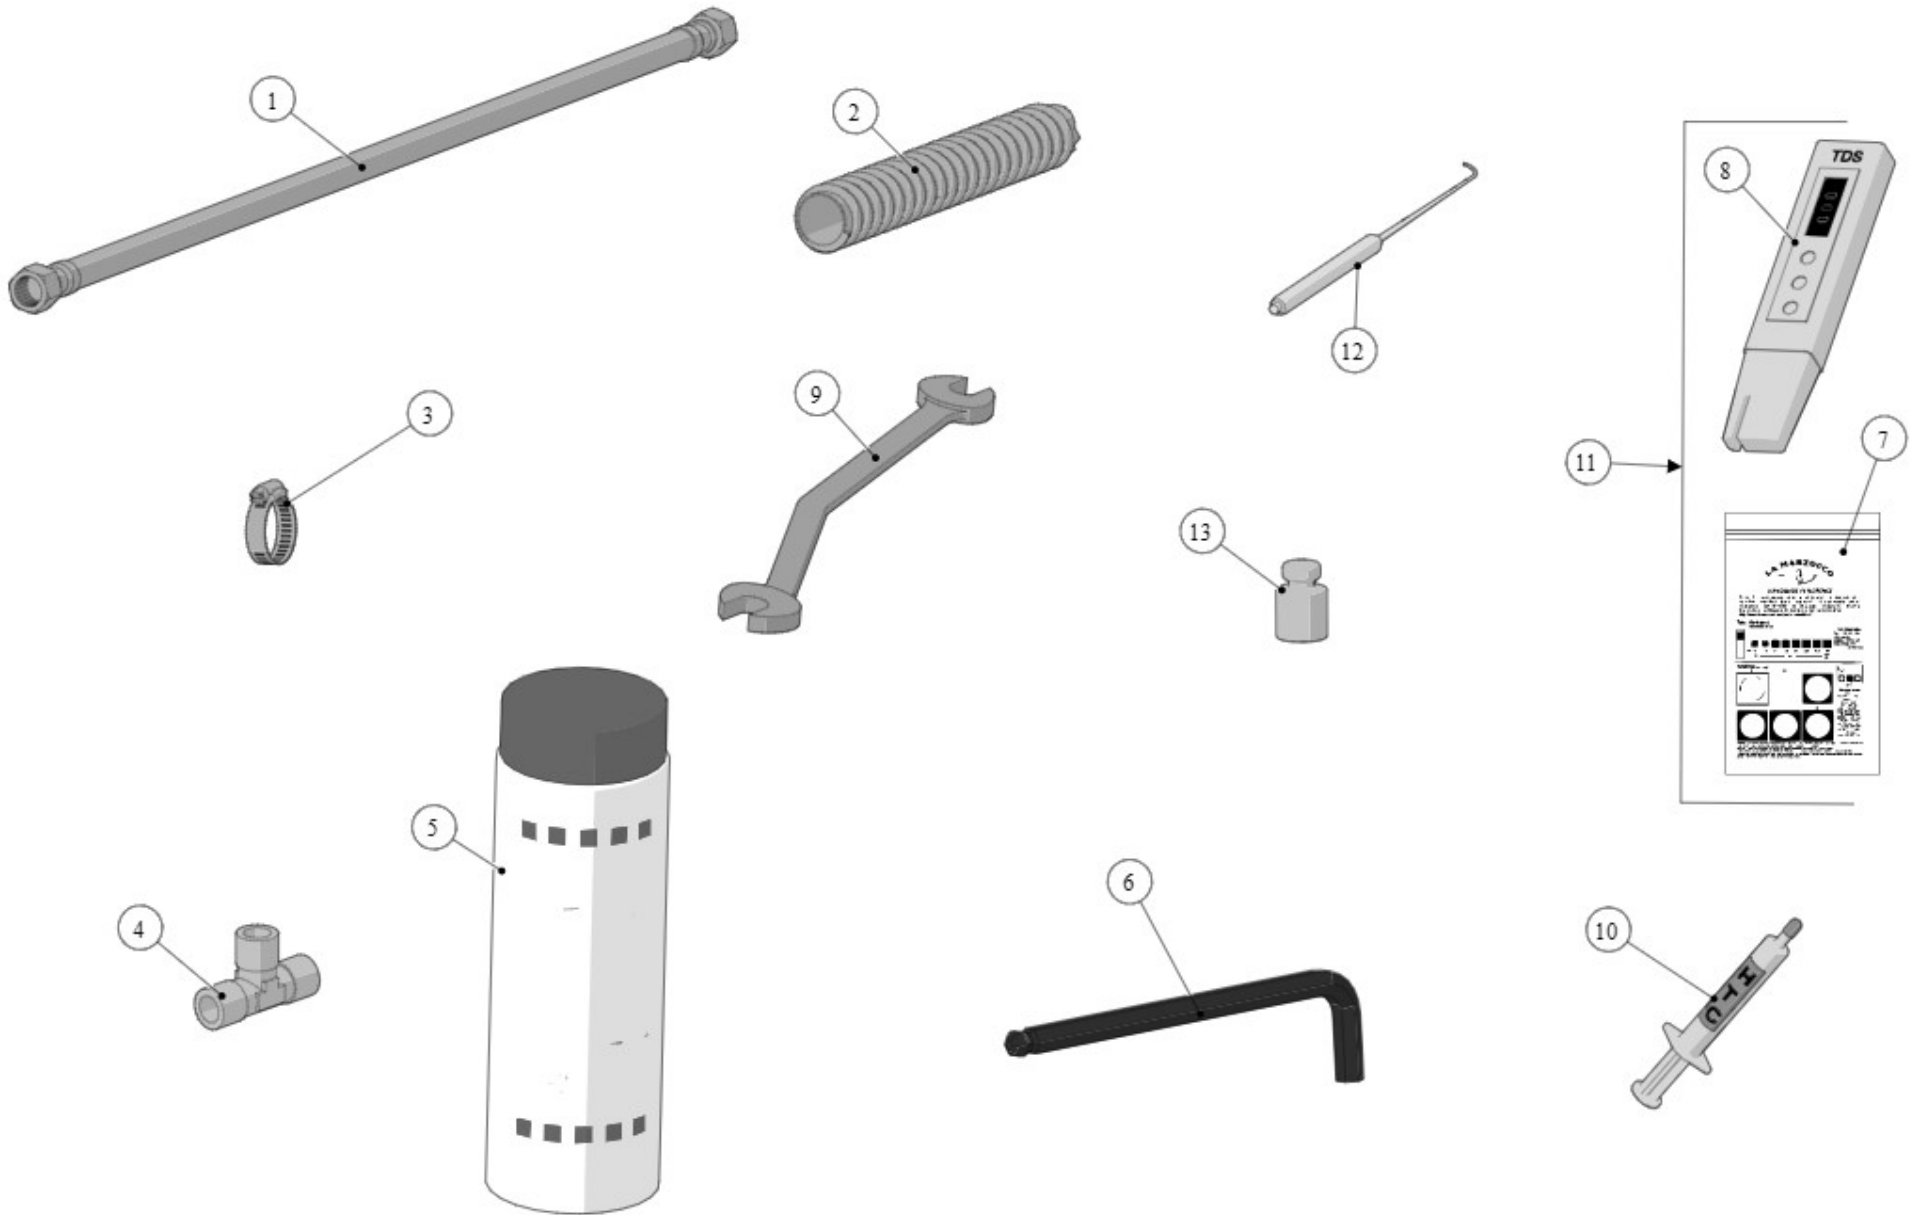

la marzocco
handmade in florence

280 - HOSE AND ACCESSORIES