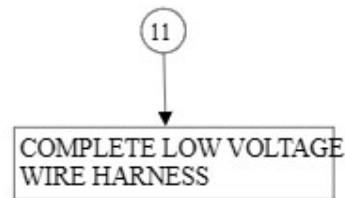

la marzocco
handmade in florence

250 - ELECTRICAL SYSTEM AND PUMP